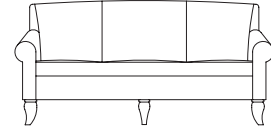

KEILHAUER

Baldwin

1511 LOUNGE CHAIR

COVER IMAGE **1401** LOUNGE CHAIR WITH TURNED LEG

1411 LOUNGE CHAIR
1402 2 SEATER SOFA WITH TURNED LEG

Baldwin

Designed by Kathleen Wicks, Gord Peteran

1400
Ottoman
W 31" D 19" H 18" SH 18"

1401
Lounge Chair with Turned Leg
W 31" D 30" H 36" SH 18" AH 25"

1402
2 Seater Sofa with Turned Leg
W 60" D 30" H 36" SH 18" AH 25"

1403
3 Seater Sofa with Turned Leg
W 72" D 30" H 36" SH 18" AH 25"

1411
Lounge Chair
W 31" D 30" H 36" SH 18" AH 25"

1511
Lounge Chair
W 28.5" D 30" H 36" SH 18" AH 25"

1512
2 Seater Sofa
W 60" D 30" H 36" SH 18" AH 25"

1513
3 Seater Sofa
W 72" D 30" H 36" SH 18" AH 25"

Due to the constant evolution of, and additions to, product lines,
Keilhauer encourages reference to www.keilhauer.com.