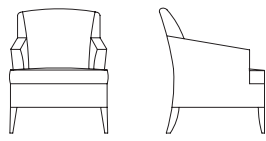

KEILHAUER

Baldwin

1511 LOUNGE CHAIR

COVER IMAGE **1401** LOUNGE CHAIR WITH TURNED LEG

1411 LOUNGE CHAIR
1402 2 SEATER SOFA WITH TURNED LEG

Baldwin

Designed by Kathleen Wicks, Gord Peteran

1400
Ottoman
W 31" D 19" H 18" SH 18"

1401
Lounge Chair with Turned Leg
W 31" D 30" H 36" SH 18" AH 25"

1402
2 Seater Sofa with Turned Leg
W 60" D 30" H 36" SH 18" AH 25"

1403
3 Seater Sofa with Turned Leg
W 72" D 30" H 36" SH 18" AH 25"

1411
Lounge Chair
W 31" D 30" H 36" SH 18" AH 25"

1511
Lounge Chair
W 28.5" D 30" H 36" SH 18" AH 25"

1512
2 Seater Sofa
W 60" D 30" H 36" SH 18" AH 25"

1513
3 Seater Sofa
W 72" D 30" H 36" SH 18" AH 25"

Due to the constant evolution of, and additions to, product lines,
Keilhauer encourages reference to www.keilhauer.com.