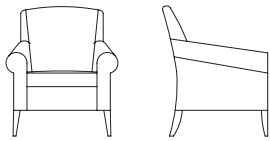

KEILHAUER

Baldwin

1511 LOUNGE CHAIR

COVER IMAGE **1401** LOUNGE CHAIR WITH TURNED LEG

1411 LOUNGE CHAIR
1402 2 SEATER SOFA WITH TURNED LEG

Baldwin

Designed by Kathleen Wicks, Gord Peteran

1400
Ottoman
W 31" D 19" H 18" SH 18"

1401
Lounge Chair with Turned Leg
W 31" D 30" H 36" SH 18" AH 25"

1402
2 Seater Sofa with Turned Leg
W 60" D 30" H 36" SH 18" AH 25"

1403
3 Seater Sofa with Turned Leg
W 72" D 30" H 36" SH 18" AH 25"

1411
Lounge Chair
W 31" D 30" H 36" SH 18" AH 25"

1511
Lounge Chair
W 28.5" D 30" H 36" SH 18" AH 25"

1512
2 Seater Sofa
W 60" D 30" H 36" SH 18" AH 25"

1513
3 Seater Sofa
W 72" D 30" H 36" SH 18" AH 25"

Due to the constant evolution of, and additions to, product lines,
Keilhauer encourages reference to www.keilhauer.com.