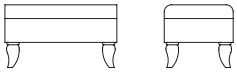

KEILHAUER

Baldwin

1511 LOUNGE CHAIR

COVER IMAGE **1401** LOUNGE CHAIR WITH TURNED LEG

1411 LOUNGE CHAIR
1402 2 SEATER SOFA WITH TURNED LEG

Baldwin

Designed by Kathleen Wicks, Gord Peteran

1400
Ottoman
W 31" D 19" H 18" SH 18"

1401
Lounge Chair with Turned Leg
W 31" D 30" H 36" SH 18" AH 25"

1402
2 Seater Sofa with Turned Leg
W 60" D 30" H 36" SH 18" AH 25"

1403
3 Seater Sofa with Turned Leg
W 72" D 30" H 36" SH 18" AH 25"

1411
Lounge Chair
W 31" D 30" H 36" SH 18" AH 25"

1511
Lounge Chair
W 28.5" D 30" H 36" SH 18" AH 25"

1512
2 Seater Sofa
W 60" D 30" H 36" SH 18" AH 25"

1513
3 Seater Sofa
W 72" D 30" H 36" SH 18" AH 25"

Due to the constant evolution of, and additions to, product lines,
Keilhauer encourages reference to www.keilhauer.com.