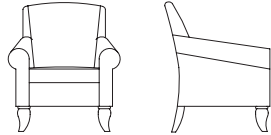

KEILHAUER

Baldwin

1511 LOUNGE CHAIR

COVER IMAGE **1401** LOUNGE CHAIR WITH TURNED LEG

1411 LOUNGE CHAIR
1402 2 SEATER SOFA WITH TURNED LEG

Baldwin

Designed by Kathleen Wicks, Gord Peteran

1400
Ottoman
W 31" D 19" H 18" SH 18"

1401
Lounge Chair with Turned Leg
W 31" D 30" H 36" SH 18" AH 25"

1402
2 Seater Sofa with Turned Leg
W 60" D 30" H 36" SH 18" AH 25"

1403
3 Seater Sofa with Turned Leg
W 72" D 30" H 36" SH 18" AH 25"

1411
Lounge Chair
W 31" D 30" H 36" SH 18" AH 25"

1511
Lounge Chair
W 28.5" D 30" H 36" SH 18" AH 25"

1512
2 Seater Sofa
W 60" D 30" H 36" SH 18" AH 25"

1513
3 Seater Sofa
W 72" D 30" H 36" SH 18" AH 25"

Due to the constant evolution of, and additions to, product lines,
Keilhauer encourages reference to www.keilhauer.com.