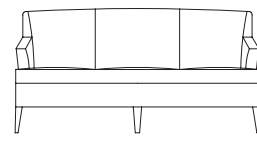

KEILHAUER

Baldwin

1511 LOUNGE CHAIR

COVER IMAGE **1401** LOUNGE CHAIR WITH TURNED LEG

1411 LOUNGE CHAIR
1402 2 SEATER SOFA WITH TURNED LEG

Baldwin

Designed by Kathleen Wicks, Gord Peteran

1400
Ottoman
W 31" D 19" H 18" SH 18"

1401
Lounge Chair with Turned Leg
W 31" D 30" H 36" SH 18" AH 25"

1402
2 Seater Sofa with Turned Leg
W 60" D 30" H 36" SH 18" AH 25"

1403
3 Seater Sofa with Turned Leg
W 72" D 30" H 36" SH 18" AH 25"

1411
Lounge Chair
W 31" D 30" H 36" SH 18" AH 25"

1511
Lounge Chair
W 28.5" D 30" H 36" SH 18" AH 25"

1512
2 Seater Sofa
W 60" D 30" H 36" SH 18" AH 25"

1513
3 Seater Sofa
W 72" D 30" H 36" SH 18" AH 25"

Due to the constant evolution of, and additions to, product lines,
Keilhauer encourages reference to www.keilhauer.com.