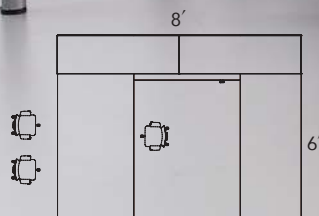

DESIGN FEATURES

Top Mounted Bin

Off Modular Connections

Advanced Cable Management

Multiple Storage Options

Height Adjustable Tables

Quality Hardware

Desk Base Kits

Frameless Glass

- ① ALUM GLASS WALL
- ② ALUM DIVIDING WALL
- ③ ARAY PRIVATE OFFICE
- ④ ARAY PANEL BASED
- ⑤ ARAY BEAM BASED

Learn more about ARAY

Use your smartphone to scan this QR code.

www.maispace.com/aray