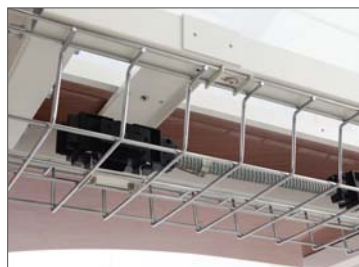

Advanced Cable Management