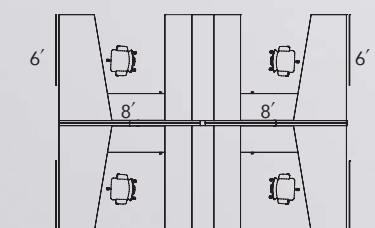

DESIGN FEATURES

Top Mounted Bin

Off Modular Connections

Advanced Cable Management

Multiple Storage Options

Height Adjustable Tables

Quality Hardware

Desk Base Kits