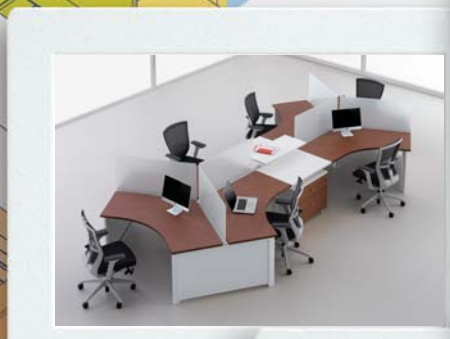

One for All

Building on MAI's award winning designs, the ARAY furniture system combines three systems into one, providing a clean, versatile and consistent aesthetic for all levels and functions throughout the office.

ARAY - Beam Based system represents the industry's first crossover design, combining the simplicity of desking and systems furniture. Desktop glass screens in various colors elegantly divide space without affecting communication or light transfer. Floor privacy panels in a variety of finishes provide additional privacy and define boundaries in large open spaces.

ARAY - Panel Based system is based on MAI's award winning 3-1/2" steel frame and tile system. Stackable and de-stackable frames can be raised or lowered to accommodate changing requirements for visual and acoustical privacy. Off modular design allows flexibility in workspace size, configuration, and in locating workspaces, overhead bins, and divider panels.

ARAY - Private Office represents the next evolution in private office furniture. Based on a modular component design concept, ARAY - Private Office furniture is more adaptable than conventional factory-built casegoods, allowing changes to be made easily and cost effectively. ARAY - Private Office is available in laminate or veneer and is designed to integrate perfectly with our award winning ALUR wall system.