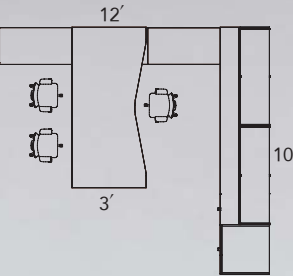

DESIGN FEATURES

Top Mounted Bin

Off Modular Connections

Advanced Cable Management

Multiple Storage Options

Height Adjustable Tables

Quality Hardware

Desk Base Kits

Frameless Glass

- ① ALUM GLASS WALL
- ② ALUM DIVIDING WALL
- ③ ARAY PRIVATE OFFICE
- ④ ARAY PANEL BASED
- ⑤ ARAY BEAM BASED

Learn more about ARAY

Use your smartphone to scan this QR code.

www.maispace.com/aray