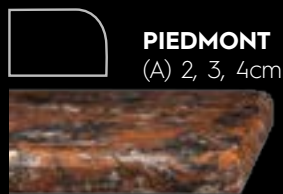

C A M B R I A[®]

THE **EDGE** PROFILES

EDGE: CORNICE
BUCKINGHAM™ Waterstone Collection™

make your mark with the perfect edge

Available Profiles

BASIN
(FS) 3cm

GLACIAL
(FZ) 4cm

RIMROCK* (MITERED)
2, 3cm

BOULDER
(F+V) 4cm

IDRIS* NEW
(IM) 2, 3cm

SEACLIFF
(Z) 2, 3, 4cm

BRYN NEW
(VF) 4cm

LEDGE
(MD) 3cm

SHALE* NEW
(IZ) 2cm

CASCADE NEW
(VFZ) 6cm

MESA NEW
(QM) 6cm

SUMMIT
(T) 2, 3, 4cm

CORNICE
(MQ) 6cm

MORAINE*
(CHISELED) 2, 3, 4, 6cm

SUMMIT
(T) 6cm

DOUBLE TREELINE
(A+R) 2, 3, 4cm

PIEDMONT
(A) 2, 3, 4cm

TREELINE
(Z+S) 3, 4cm

VOLCANIC
(V) 2, 3, 4, 6cm

Some limitations apply; each request will be evaluated on a case by case basis. These profiles are not to scale.
*All edges are the same price by thickness with the exception of Idris, Moraine, Rimrock and Shale edges.