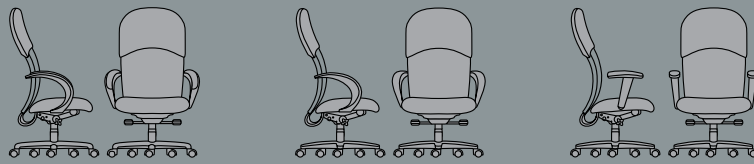

Convex Flex

UMT7723

UMT7725

UET7713

UET7715

Comfortable under all conditions, Convex Flex can be specified as a task, conference or executive chair. Arms can be upholstered, molded or rotating. Six different mesh colors are available.

Ergonomic detailing feels as good as it looks. Both the mid-back and high-back styles adjust for height, allowing Convex Flex users to optimize support at the critical lumbar region.

Synchronized adjustment mechanisms allow users to position the chair and lock it into place without standing up. Engineered to minimize tilting, Convex Flex has a wide tension range for all body types.

Artful seating gets down to business. Convex Flex combines breathable elastomeric mesh fabric, contoured padding and polished aluminum with a sleek arm option and a stylish base.

UET7711

Jofco

P.O. Box 71
Jasper, Indiana 47547-0071
Toll free: 1-800-23-JOFCO
Tel: 812-482-5154
Email: furniture@jofco.com
www.jofco.com

High Back

Mid Back