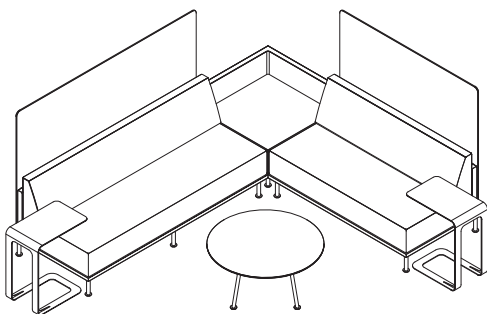

Adaptable to open or private meeting areas

The mobile lounge integrates seamlessly with its collaborative counterpart for use in public waiting or study environments.

Privacy screens, both freestanding or affixed to other products are available in a frosted acrylic or 3form glass and provide an enclosed surrounding.

Creates a perfect blend of business and leisure

The coveted mobile mini stools are a lighthearted, fun design perfect for small meeting arrangements or as a stowable guest option. The existing stool is accompanied by a newly designed partner with a back rest and larger diameter.

Addresses media and technology solutions

The meeting table features a power and communication port with a sliding top to expand the surface for seated users. Media consoles accommodate flat screens and can be used against a wall with optional privacy screens.

Part of a comprehensive collection

Collective® is a family of office and open plan case-goods, lounge and swivel seating, and occasional and conference tables - all interchangeable with each other.