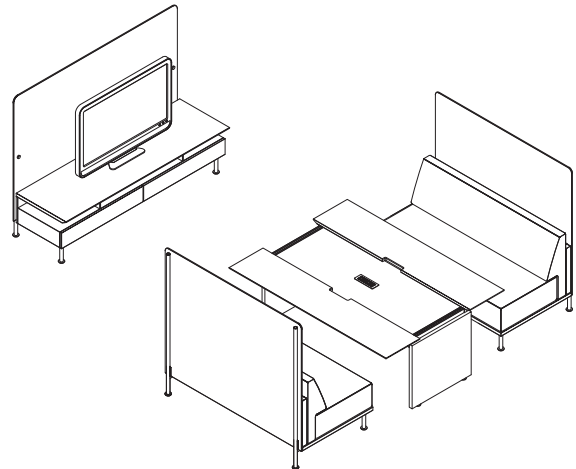

Adaptable to open or private meeting areas

The mobile lounge integrates seamlessly with its collaborative counterpart for use in public waiting or study environments.

Privacy screens, both freestanding or affixed to other products are available in a frosted acrylic or 3form glass and provide an enclosed surrounding.

Creates a perfect blend of business and leisure

The coveted mobile mini stools are a lighthearted, fun design perfect for small meeting arrangements or as a stowable guest option. The existing stool is accompanied by a newly designed partner with a back rest and larger diameter.

Addresses media and technology solutions

The meeting table features a power and communication port with a sliding top to expand the surface for seated users. Media consoles accommodate flat screens and can be used against a wall with optional privacy screens.