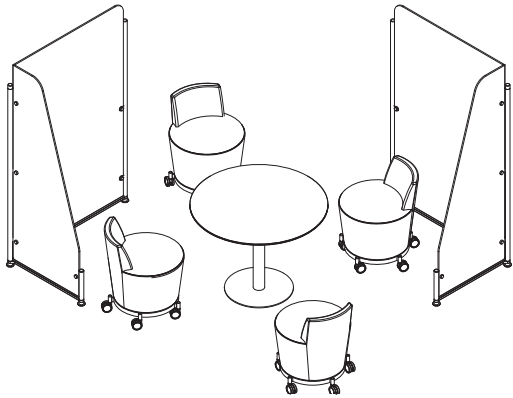

Adaptable to open or private meeting areas

The mobile lounge integrates seamlessly with its collaborative counterpart for use in public waiting or study environments.

Privacy screens, both freestanding or affixed to other products are available in a frosted acrylic or 3form glass and provide an enclosed surrounding.

Creates a perfect blend of business and leisure

The coveted mobile mini stools are a lighthearted, fun design perfect for small meeting arrangements or as a stowable guest option. The existing stool is accompanied by a newly designed partner with a back rest and larger diameter.

Addresses media and technology solutions

The meeting table features a power and communication port with a sliding top to expand the surface for seated users. Media consoles accommodate flat screens and can be used against a wall with optional privacy screens.

Part of a comprehensive collection

Collective® is a family of office and open plan case-goods, lounge and swivel seating, and occasional and conference tables - all interchangeable with each other.