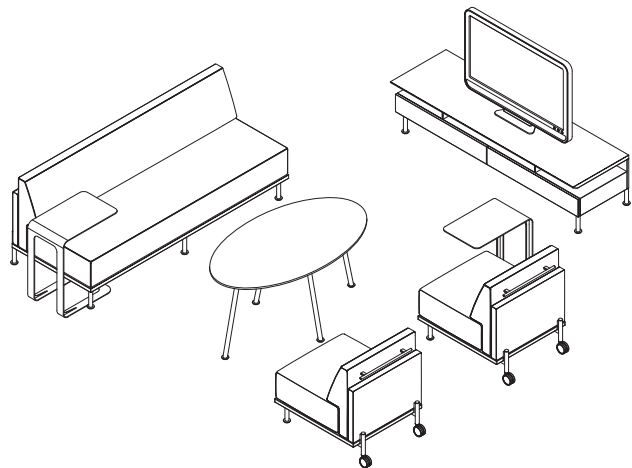

Adaptable to open or private meeting areas

The mobile lounge integrates seamlessly with its collaborative counterpart for use in public waiting or study environments.

Privacy screens, both freestanding or affixed to other products are available in a frosted acrylic or 3form glass and provide an enclosed surrounding.

Creates a perfect blend of business and leisure

The coveted mobile mini stools are a lighthearted, fun design perfect for small meeting arrangements or as a stowable guest option. The existing stool is accompanied by a newly designed partner with a back rest and larger diameter.

Addresses media and technology solutions

The meeting table features a power and communication port with a sliding top to expand the surface for seated users. Media consoles accommodate flat screens and can be used against a wall with optional privacy screens.

Part of a comprehensive collection

Collective® is a family of office and open plan case-goods, lounge and swivel seating, and occasional and conference tables - all interchangeable with each other.