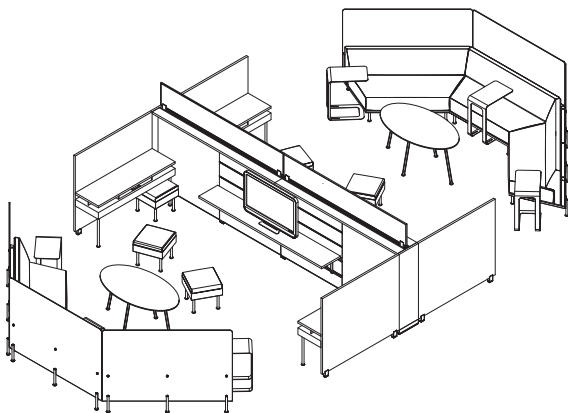

Adaptable to open or private meeting areas

The mobile lounge integrates seamlessly with its collaborative counterpart for use in public waiting or study environments.

Privacy screens, both freestanding or affixed to other products are available in a frosted acrylic or 3form glass and provide an enclosed surrounding.

Creates a perfect blend of business and leisure

The coveted mobile mini stools are a lighthearted, fun design perfect for small meeting arrangements or as a stowable guest option. The existing stool is accompanied by a newly designed partner with a back rest and larger diameter.

Addresses media and technology solutions

The meeting table features a power and communication port with a sliding top to expand the surface for seated users. Media consoles accommodate flat screens and can be used against a wall with optional privacy screens.

Part of a comprehensive collection

Collective® is a family of office and open plan case-goods, lounge and swivel seating, and occasional and conference tables - all interchangeable with each other.