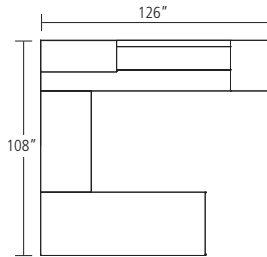

Typical MER-06-U

Component	Model Number	Dimensions	Description	Price
Single Pedestal Desk	MCD-T-3078-V	30 x 78	Rectangle Top	1778
Modesty Panel - Desk	-MPVF		Veneer Full Modesty Panel	806
Worksurface Support - Desk	-ML-30-L	2 x 30 x 28	Metal Bevel Leg, Polished Chrome	1698
Worksurface Support - Desk	-CS-1830-R	18 x 28 x 28	Corner Support	546
Bridge	MCB-2448	24 x 48	Bridge Top	928
Access panel - Bridge	-AP-48	48 x 26	Access Panel - Bridge	707
Back Credenza Worksurface	MCC-2490	24 x 90	Back Credenza Top	1707
Worksurface Support - Credenza	-CS-1824-L	18 x 24 x 28	Corner Support	685
Access Panel - Credenza	-AP-36	36 x 26	Access Panel - Credenza	621
Worksurface Support - Credenza	-BBF-1824-R	18 x 24 x 28	Merino Series Box, Box, File Pedestal with Pencil tray; Leather-Lined Box Drawers	3327
Worksurface Support - Credenza	-BBF-1824-R	18 x 24 x 28	Merino Series Box, Box, File Pedestal with Pencil tray; Leather-Lined Box Drawers	3327
Overhead	MCO-SH130-90T-G	90 x 80 x 14	Overhead - One Aluminum Shelf - 30" Glass Sliding Hood - Single Height - Stanchion Mounted - 80" Height	5246
Tackboard	-T-90-23	90 x 23	Tackboard - Stanchion Mounted	370
Tower	MCTW-1880-R	18 x 80 x 24	Merino Series Wardrobe with Shoe Tray and Mirror	3386

Private Office Base Price (as shown): **$25,132**

Base Model List Price: **$20,606**

(Powdercoated Metal Leg, Conventional Series Storage, Wall Mounted Overhead and Tackboard)