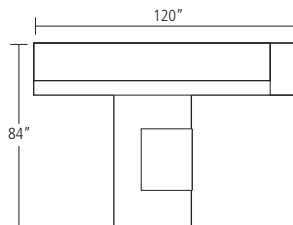

Typical MER-02-T

Component	Model Number	Dimensions	Description	Price
Side Credenza	MCC-24108	24 x 108	Side Credenza Top	2002
Worksurface Support - Side Credenza	-LF-3624-L	36 x 24 x 28	Merino Series Lateral File	3469
Access Panel - Side Credenza	-AP-54	54 x 26	Access panel - Side Credenza	746
Worksurface Support - Side Credenza	-BBF-1824-R	18 x 24 x 28	Merino Series Box, Box, File Pedestal with Pencil Tray; Leather-Lined Box Drawers	3327
Run-Off Desk	MCRO-T-3660	36 x 60	Rectangle Top	1657
Modesty Panel - Desk	-MPVH		Veneer Half Modesty Panel	674
Worksurface Support - Desk	-ML-36-L	2 x 36 x 28	Metal Bevel Leg, Polished Chrome	1798
Overhead	MCO-F-10817D	108 x 80 x 17	Overhead - Full Doors - Veneer Doors - Double Height - Stanchion Mounted	7583
Tackboard	-T-108-21	108 x 21	Tackboard - Stanchion Mounted	445
Tower	MCTW-1280-R	12 x 80 x 24	Merino Series Wardrobe	2897

Private Office List Price (as shown): **$24,598**

Base Model List Price: **$20,954**
(Conventional Series Storage, Wall Mounted Overhead and Tackboard)