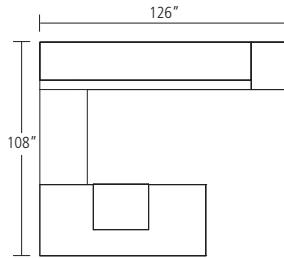

U-Shape Configurations

Typical MER-01-U

Component	Model Number	Dimensions	Description	Price
Single Pedestal Desk	MCD-T-3684-V	36 x 84	Rectangle Top	2215
Modesty Panel - Desk	-MPVF		Veneer Full Modesty Panel	806
Worksurface Support - Desk	-ML-36-L	2 x 36 x 28	Metal Bevel Leg, Polished Chrome	1798
Worksurface Support - Desk	-CS-1836-R	18 x 34 x 28	Corner Support	580
Bridge	MCB-2448	24 x 48	Bridge Top	928
Access Panel - Bridge	-AP-48	48 x 26	Access Panel - Bridge	707
Back Credenza Worksurface	MCC-24108	24 x 108	Back Credenza Top	2002
Worksurface Support - Credenza	-CS-1824-L	18 x 24 x 28	Corner Support	685
Access Panel - Credenza	-AP-54	54 x 26	Access Panel - Credenza	746
Worksurface Support - Credenza	-LF-3624-R	36 x 24 x 28	Merino Series Lateral File	3469
Overhead	MCO-F-10819T	108 x 80 x 17	Overhead - Full Doors - Painted Doors - Single Height 80" High - Stanchion Mounted	6037
Tackboard	-T-108-33	108 x 33	Tackboard - Stanchion Mounted	394
Tower	MCTW-1880-R	18 x 80 x 24	Merino Series Wardrobe with Shoe Tray and Mirror	3386
Power Blotter	-LB		Merino Leather Power Blotter	850
Organizer Drawer	-OD		Merino Organizer Drawer	850

Private Office List Price (as shown):

$25,453

Base Model List Price:

$20,219

(Powdercoated Metal Leg, No Organizer Drawer, No Power Blotter, Conventional Series Storage, Wall Mounted Overhead and Tackboard)