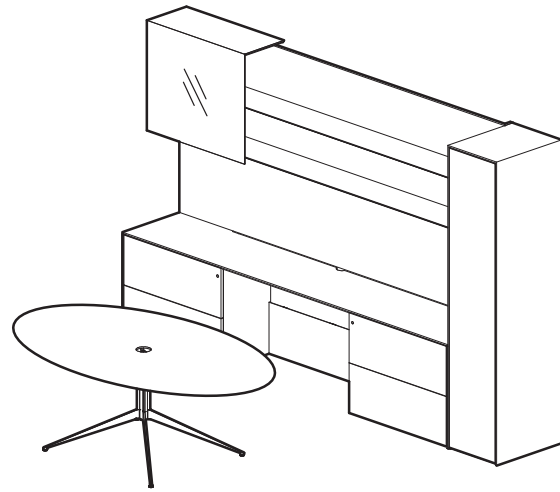

Typical MER-03-FS

Component	Model Number	Dimensions	Description	Price
Ellipse Table Desk	MCEL-4884-VV	48 x 84	Ellipse Table Desk with Polished Stainless X-base with Veneer Shroud.	7221
Freestanding Credenza	MCC-24120-V	24 x 120	Freestanding Credenza Top	2191
Worksurface Support - Credenza Left	-LF-3624-L	36 x 24 x 28	Merino Series Lateral File	3469
Access Panel - Credenza	-AP-48	48 x 26	Access Panel - Credenza	707
Worksurface Support - Credenza Right	-LF-3624-R	36 x 24 x 28	Merino Series Lateral File	3469
Overhead	MCO-SH136-120D-G	120 x 80 x 12	Overhead - Two Aluminum Shelves - 36" Glass Sliding Hood - Double Height - Stanchion Mounted	6859
Tackboard - Overhead	-T-120-21	120 x 14	Tackboard - Stanchion Mounted	449
Tower	MCTW-1880-R	18 x 80 x 24	Merino Series Wardrobe with Shoe Tray and Mirror	3386

Private Office List Price (as shown): **$27,751**

Base Model List Price: **$25,138**

(Conventional Series Storage, Wall Mounted Overhead and Tackboard)