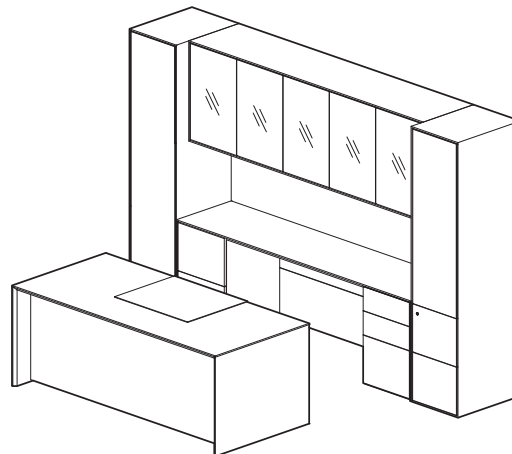

Typical MER-06-FS

Component	Model Number	Dimensions	Description	Price
Signature Freestanding Desk	MCF-PL-3678-V	36 x 78	Signature Freestanding Desk with Veneer Top with Signature Organizer Drawer and Wood Panel Legs	4092
Modesty Panel	-MPVF		Veneer Full Modesty Panel	806
Freestanding Credenza	MCC-2490-V	24 x 90	Freestanding Credenza Top	1707
Worksurface Support - Credenza Left	-FF-1824-L	18 x 24 x 28	Merino Series File, File Pedestal	3327
Access Panel - Credenza	-AP-54	54 x 26	Access Panel - Credenza	746
Worksurface Support - Credenza Right	-BBF-1824-R	18 x 24 x 28	Merino Series Box, Box, File Pedestal with Pencil Tray; Leather-Lined Box Drawers	3327
Overhead	MCO-F-9017D-VG	120 x 80 x 12	Overhead - Full Doors - Glass Doors - Double Height - Stanchion Mounted	8410
Tackboard - overhead	-T-90-21	90 x 21	Tackboard - Stanchion Mounted	354
Tower	MCTW-1880-L	18 x 80 x 24	Merino Series Wardrobe with Shoe Tray and Mirror	3386
Tower	MCTSF-1880-R	18 x 80 x 24	Merino Series File, File with Upper Door with Shelves	4087

Private Office List Price (as shown): **$30,242**

Base Model List Price: **$24,914**
(No Organizer Drawer, Conventional Series Storage, Wall Mounted Overhead and Tackboard)