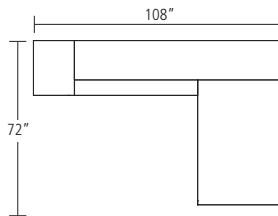

Typical MER-02-L

Component	Model Number	Dimensions	Description	Price
Single Pedestal Desk	MCD-T-3672-V	36 x 72	Rectangle Top	1943
Modesty Panel - Desk	-MPVF		Veneer Full Modesty Panel	806
Worksurface Support - Desk	-CS-1836-L	18 x 34 x 28	Corner Support	580
Worksurface Support - Desk	-MLPS-36-R	2 x 36 x 28	Metal Bevel Leg, Polished Chrome	1798
Run-Off Return Worksurface	MCR-2454	24 x 54	Return Top	1000
Worksurface Support - Return	-BBF-1824-L	18 x 24 x 28	Merino Series Box, Box, File Pedestal with Pencil Tray; Leather-Lined Box Drawers	3327
Access Panel - Return	-AP-36	36 x 26	Access Panel - Return	621
Overhead	MCO-F-9017S-V	90 x 70 x 17	Overhead - Full Doors - Glass Doors - Double Height - Stanchion Mounted	8410
Tackboard	-T-90-23	90 x 23	Tackboard - Stanchion Mounted	354
Tower	MCTSB-1870-L	18 x 70 x 24	Merino Series Box, Box, File with Upper Door with Shelves; Leather-Lined Box Drawers	4942

Private Office List Price (as shown): **$23,781**

Base Model List Price: **$17,116**
(Powdercoated Metal Leg, Conventional Series Storage, Wall Mounted Overhead and Tackboard)