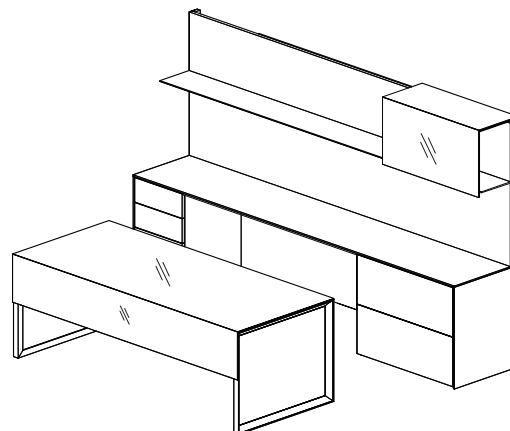

Typical MER-02-FS

Component	Model Number	Dimensions	Description	Price
Signature Freestanding Desk	MCF-ML-3684-G	36 x 84	Signature Freestanding Desk with Back-painted Glass Top, Signature Organizer Drawer, Polished Chrome Metal Bevel Leg	8877
Modesty Panel	-MPGH		Glass Half Modesty Panel	1348
Freestanding Credenza	MCC-24120-V	24 x 120	Freestanding Credenza Top	2191
Worksurface Support - Credenza Left	-BBF-1824-L-V	18 x 24 x 28	Merino Series Box, Box, File Pedestal with Pencil Tray; Leather-Lined Box Drawers	3327
Access Panel - Credenza	-AP-66	66 x 26	Access Panel - Credenza	815
Worksurface Support - Credenza Right	-LF-3624-R	36 x 24 x 28	Merino Series Lateral File	3469
Overhead	MCO-SH136-120S-G	120 x 70 x 14	Overhead - One Aluminum Shelf - 36" Glass Sliding Hood - Single Height - Stanchion Mounted	5209
Tackboard - Overhead	-T-120-23	120 x 23	Tackboard - Stanchion Mounted	465

Private Office List Price (as shown): **$25,701**

Base Model List Price: **$20,256**
(Powdercoated Metal Legs, No Organizer Drawer, Conventional Series Storage, Wall Mounted Overhead and Tackboard)