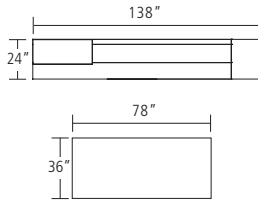

iSPEC — IT'S FAST, IT'S FLEXIBLE, IT'S A FREE SERVICE FROM NUCRAFT.

Merino Collection

Merino Collection Edge Profile
-MC

Freestanding Configurations

Typical MER-01-FS

| Component | Model Number | Dimensions | Description | Price |
|--------------------------------------|------------------|---------------|--|-------|
| Signature Freestanding Desk | MCF-ML-3684-G | 36 x 84 | Signature Freestanding Desk with Back-painted Glass Top, Signature Organizer Drawer, Polished Chrome Metal Bevel Leg | 8877 |
| Modesty Panel | -MPGH | | Glass Half Modesty Panel | 1348 |
| Freestanding Credenza | MCC-24120-V | 24 x 120 | Freestanding Credenza Top | 2191 |
| Worksurface Support - Credenza Left | -LF-3624-L | 36 x 24 x 28 | Merino Series Lateral File | 3469 |
| Access Panel - Credenza | -AP-48 | 48 x 26 | Access Panel - Credenza | 707 |
| Worksurface Support - Credenza Right | -LF-3624-R | 36 x 24 x 28 | Merino Series Lateral File | 3469 |
| Overhead | MCO-SH136-120D-G | 120 x 80 x 14 | Overhead - Two Aluminum Shelves - 36" Glass Sliding Hood - Double Height - Stanchion Mounted | 6859 |
| Tackboard - Overhead | -T-120-21 | 120 x 21 | Tackboard - Stanchion Mounted | 449 |
| Tower | MCTW-1880-R | 18 x 80 x 24 | Merino Series Wardrobe with Shoe Tray and Mirror | 3386 |