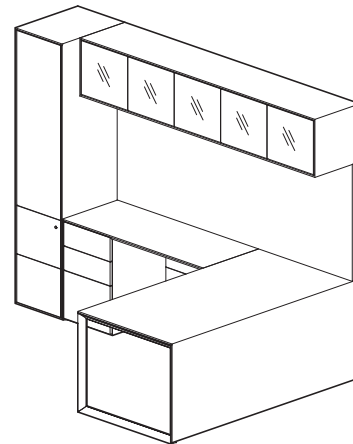

Typical MER-02-L

Component	Model Number	Dimensions	Description	Price
Single Pedestal Desk	MCD-T-3672-V	36 x 72	Rectangle Top	1943
Modesty Panel - Desk	-MPVF		Veneer Full Modesty Panel	806
Worksurface Support - Desk	-CS-1836-L	18 x 34 x 28	Corner Support	580
Worksurface Support - Desk	-MLPS-36-R	2 x 36 x 28	Metal Bevel Leg, Polished Chrome	1798
Run-Off Return Worksurface	MCR-2454	24 x 54	Return Top	1000
Worksurface Support - Return	-BBF-1824-L	18 x 24 x 28	Merino Series Box, Box, File Pedestal with Pencil Tray; Leather-Lined Box Drawers	3327
Access Panel - Return	-AP-36	36 x 26	Access Panel - Return	621
Overhead	MCO-F-9017S-V	90 x 70 x 17	Overhead - Full Doors - Glass Doors - Double Height - Stanchion Mounted	8410
Tackboard	-T-90-23	90 x 23	Tackboard - Stanchion Mounted	354
Tower	MCTSB-1870-L	18 x 70 x 24	Merino Series Box, Box, File with Upper Door with Shelves; Leather-Lined Box Drawers	4942

Private Office List Price (as shown): **$23,781**

Base Model List Price: **$17,116**
(Powdercoated Metal Leg, Conventional Series Storage, Wall Mounted Overhead and Tackboard)