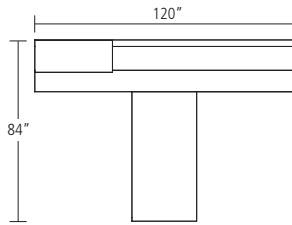

T-Shape Configurations

Typical MER-01-T

Component	Model Number	Dimensions	Description	Price
Side Credenza	MCC-24120	24 x 120	Side Credenza Top	2191
Worksurface Support - Side Credenza	-LF-3624-L	36 x 24 x 28	Merino Series Lateral File	3469
Access Panel - Side Credenza	-AP-66	66 x 26	Access panel - Side Credenza	815
Worksurface Support - Side Credenza	-BBF-1824-R	18 x 24 x 28	Merino Series Box, Box, File Pedestal with Pencil Tray; Leather-Lined Box Drawers	3327
Run-Off Desk	MCRO-T-3660	36 x 60	Rectangle Top	1657
Modesty Panel - Desk	-MPVH		Veneer Half Modesty Panel	674
Worksurface Support - Desk	-ML-36-L	2 x 36 x 28	Metal Bevel Leg, Polished Chrome	1798
Overhead	MCO-SH136-120D-G	120 x 80 x 14	Overhead - Two Aluminum Shelves - 36" Glass Sliding Hood - Double Height - Stanchion Mounted	6859
Tackboard	-V-120-21	120 x 21	Veneer Magnetic Board - Stanchion Mounted	393

Private Office List Price (as shown): **$21,183**

Base Model List Price: **$17,385**
(Conventional Series Storage, Wall Mounted Overhead and Fabric Tackboard)