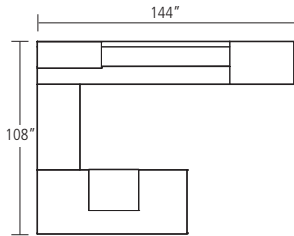

Private Office List Price (as shown):

\$29,803

Base Model List Price:

\$25,884

(No Power Blotter, Conventional Series Storage, Wall Mounted Overhead and Tackboard)

Typical MER-03-U

| Component | Model Number | Dimensions | Description | Price |
|--------------------------------|------------------|---------------|---|-------|
| Single Pedestal Desk | MCD-T-3684-V | 36 x 84 | Rectangle Top | 2215 |
| Modesty Panel - Desk | -MPVF | | Veneer Full Modesty Panel | 806 |
| Worksurface Support - Desk | -ML-36-L | 2 x 36 x 28 | Metal Bevel Leg, Polished Chrome | 1798 |
| Worksurface Support - Desk | -CS-1836-R | 18 x 34 x 28 | Corner Support | 580 |
| Bridge | MCB-2448 | 24 x 48 | Bridge Top | 928 |
| Access Panel - Bridge | -AP-48 | 48 x 26 | Access Panel - Bridge | 707 |
| Back Credenza Worksurface | MCC-24108 | 24 x 108 | Back Credenza Top | 2002 |
| Worksurface Support - Credenza | -CS-1824-I | 18 x 24 x 28 | Corner Support | 685 |
| Access Panel - Credenza | -AP-54 | 54 x 26 | Access Panel - Credenza | 746 |
| Worksurface Support - Credenza | -BBF-1824-R | 18 x 24 x 28 | Merino Series Box, Box, File Pedestal with Pencil Tray; Leather-Lined Box Drawers | 3327 |
| Worksurface Support - Credenza | -BBF-1824-R | 18 x 24 x 28 | Merino Series Box, Box, File Pedestal with Pencil Tray; Leather-Lined Box Drawers | 3327 |
| Overhead | MCO-SH136-108D-G | 108 x 80 x 14 | Overhead - Two Aluminum Shelves - 36" Glass Sliding Hood - Double Height - Stanchion Mounted | 6759 |
| Tackboard | -V-108-21 | 108 x 21 | Veneer Magnetic Board - Stanchion Mounted | 394 |
| Tower | MCTR-3680-R-V | 36 x 80 x 24 | Merino Series Full Height Doors with Wardrobe, Shoe Tray, 2 Box Drawers, Bag Hooks, & 2 Shelves | 5682 |
| Power Blotter | -LB | | Merino Leather Power Blotter | 850 |