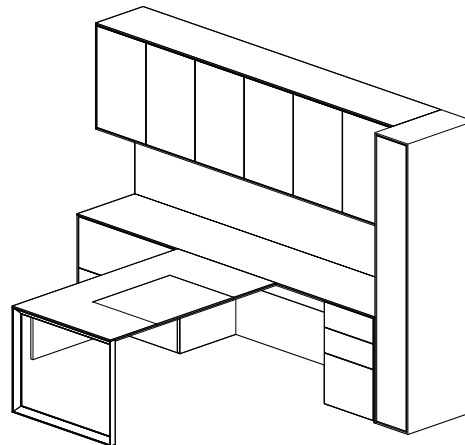

Typical MER-02-T

Component	Model Number	Dimensions	Description	Price
Side Credenza	MCC-24108	24 x 108	Side Credenza Top	2002
Worksurface Support - Side Credenza	-LF-3624-L	36 x 24 x 28	Merino Series Lateral File	3469
Access Panel - Side Credenza	-AP-54	54 x 26	Access panel - Side Credenza	746
Worksurface Support - Side Credenza	-BBF-1824-R	18 x 24 x 28	Merino Series Box, Box, File Pedestal with Pencil Tray; Leather-Lined Box Drawers	3327
Run-Off Desk	MCRO-T-3660	36 x 60	Rectangle Top	1657
Modesty Panel - Desk	-MPVH		Veneer Half Modesty Panel	674
Worksurface Support - Desk	-ML-36-L	2 x 36 x 28	Metal Bevel Leg, Polished Chrome	1798
Overhead	MCO-F-10817D	108 x 80 x 17	Overhead - Full Doors - Veneer Doors - Double Height - Stanchion Mounted	7583
Tackboard	-T-108-21	108 x 21	Tackboard - Stanchion Mounted	445
Tower	MCTW-1280-R	12 x 80 x 24	Merino Series Wardrobe	2897

Private Office List Price (as shown): **$24,598**

Base Model List Price: **$20,954**
(Conventional Series Storage, Wall Mounted Overhead and Tackboard)