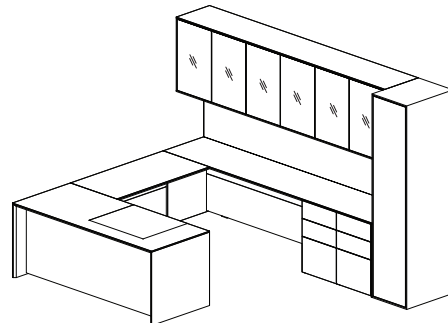

Typical MER-02-U

Component	Model Number	Dimensions	Description	Price
Single Pedestal Desk	MCD-T-3684-V	36 x 84	Rectangle Top	2215
Modesty Panel - Desk	-MPVF		Veneer Full Modesty Panel	806
Worksurface Support - Desk	-MPL-36-L	2 x 36 x 28	Panel Leg	580
Worksurface Support - Desk	-CS-1836-R	18 x 34 x 28	Corner Support	580
Bridge	MCB-2448	24 x 48	Bridge Top	928
Access panel - Bridge	-AP-48	48 x 26	Access Panel - Bridge	707
Back Credenza Worksurface	MCC-24108	24 x 108	Back Credenza Top	2002
Worksurface Support - Credenza	-CS-1824-L	18 x 24 x 28	Corner Support	685
Access Panel - Credenza	-AP-54	54 x 26	Access Panel - Credenza	746
Worksurface Support - Credenza	-BBF-1824-R	18 x 24 x 28	Merino Series Box, Box, File Pedestal with Pencil Tray; Leather-Lined Box Drawers	3327
Worksurface Support - Credenza	-BBF-1824-R	18 x 24 x 28	Merino Series Box, Box, File Pedestal with Pencil Tray; Leather-Lined Box Drawers	3327
Overhead	MCO-F-10817D-G	108 x 80 x 17	Overhead - Full Doors - Glass Doors - Double Height - Stanchion Mounted	9251
Tackboard	-T-108-21	108 x 21	Tackboard - Stanchion Mounted	413
Tower	MCTW-1880-R	18 x 80 x 24	Merino Series Wardrobe with Shoe Tray and Mirror	3386
Power Blotter	-LB		Merino Leather Power Blotter	850

Private Office List Price (as shown):

$29,803

Base Model List Price:

$25,884

(No Power Blotter, Conventional Series Storage, Wall Mounted Overhead and Tackboard)