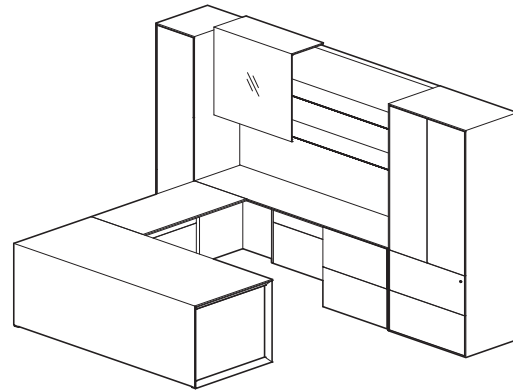

Typical MER-05-U

Component	Model Number	Dimensions	Description	Price
Single Pedestal Desk	MCD-T-3684-V	36 x 84	Rectangle Top	2215
Modesty Panel - Desk	-MPVF		Veneer Full Modesty Panel	806
Worksurface Support - Desk	-ML-36-L	2 x 36 x 28	Metal Bevel Leg, Polished Chrome	1798
Worksurface Support - Desk	-CS-1836-R	18 x 34 x 28	Corner Support	580
Bridge	MCB-2448	24 x 48	Bridge Top	928
Access Panel - Bridge	-AP-48	48 x 26	Access Panel - Bridge	707
Back Credenza Worksurface	MCC-2490	24 x 90	Back Credenza Top	1707
Worksurface Support - Credenza	-CS-1824-L	18 x 24 x 28	Corner Support	685
Access Panel - Credenza	-AP-42	42 x 26	Access Panel - Credenza	665
Worksurface Support - Credenza	-LFO-3024-R	30 x 24 x 28	Merino Series Lateral File with Leather-Lined Organizer Boxes	3398
Overhead	MCO-SH136-90D-P	90 x 80 x 14	Overhead - Two Aluminum Shelves - 36" Glass Sliding Hood - Double Height - Stanchion Mounted	5118
Tackboard	-G-90-21	90 X 21	Glass Magnetic Board - Stanchion Mounted	2401
Tower	MCTW-1880-V-L	18 x 80 x 24	Merino Series Wardrobe with Shoe Tray and Mirror	3386
Tower	MCTL-3680-V-R	36 x 80 x 24	Merino Series Two Lateral Files with Upper Doors wit Wardrobe and Shelf	6732

Private Office List Price (as shown): **$31,126**

Base Model List Price: **$26,591**

(Powdercoated Metal Leg, Conventional Series Storage, Wall Mounted Overhead and Tackboard)