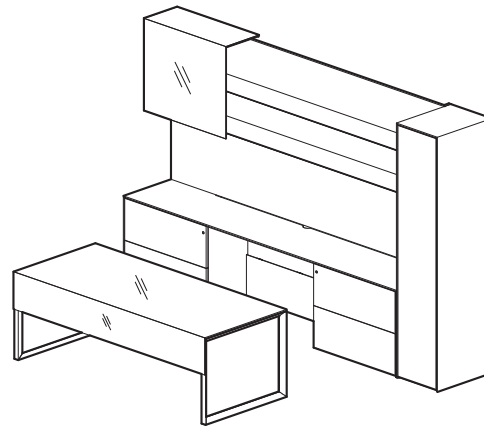

iSPEC — IT'S FAST, IT'S FLEXIBLE, IT'S A FREE SERVICE FROM NUCRAFT.

Merino Collection

Merino Collection Edge Profile
-MC

Freestanding Configurations

Typical MER-01-FS

| Component | Model Number | Dimensions | Description | Price |
|--------------------------------------|------------------|---------------|--|-------|
| Signature Freestanding Desk | MCF-ML-3684-G | 36 x 84 | Signature Freestanding Desk with Back-painted Glass Top, Signature Organizer Drawer, Polished Chrome Metal Bevel Leg | 8877 |
| Modesty Panel | -MPGH | | Glass Half Modesty Panel | 1348 |
| Freestanding Credenza | MCC-24120-V | 24 x 120 | Freestanding Credenza Top | 2191 |
| Worksurface Support - Credenza Left | -LF-3624-L | 36 x 24 x 28 | Merino Series Lateral File | 3469 |
| Access Panel - Credenza | -AP-48 | 48 x 26 | Access Panel - Credenza | 707 |
| Worksurface Support - Credenza Right | -LF-3624-R | 36 x 24 x 28 | Merino Series Lateral File | 3469 |
| Overhead | MCO-SH136-120D-G | 120 x 80 x 14 | Overhead - Two Aluminum Shelves - 36" Glass Sliding Hood - Double Height - Stanchion Mounted | 6859 |
| Tackboard - Overhead | -T-120-21 | 120 x 21 | Tackboard - Stanchion Mounted | 449 |
| Tower | MCTW-1880-R | 18 x 80 x 24 | Merino Series Wardrobe with Shoe Tray and Mirror | 3386 |