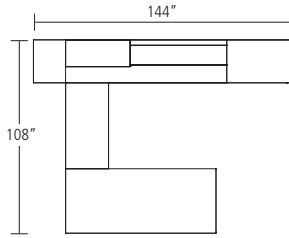

Typical MER-05-U

Component	Model Number	Dimensions	Description	Price
Single Pedestal Desk	MCD-T-3684-V	36 x 84	Rectangle Top	2215
Modesty Panel - Desk	-MPVF		Veneer Full Modesty Panel	806
Worksurface Support - Desk	-ML-36-L	2 x 36 x 28	Metal Bevel Leg, Polished Chrome	1798
Worksurface Support - Desk	-CS-1836-R	18 x 34 x 28	Corner Support	580
Bridge	MCB-2448	24 x 48	Bridge Top	928
Access Panel - Bridge	-AP-48	48 x 26	Access Panel - Bridge	707
Back Credenza Worksurface	MCC-2490	24 x 90	Back Credenza Top	1707
Worksurface Support - Credenza	-CS-1824-L	18 x 24 x 28	Corner Support	685
Access Panel - Credenza	-AP-42	42 x 26	Access Panel - Credenza	665
Worksurface Support - Credenza	-LFO-3024-R	30 x 24 x 28	Merino Series Lateral File with Leather-Lined Organizer Boxes	3398
Overhead	MCO-SH136-90D-P	90 x 80 x 14	Overhead - Two Aluminum Shelves - 36" Glass Sliding Hood - Double Height - Stanchion Mounted	5118
Tackboard	-G-90-21	90 X 21	Glass Magnetic Board - Stanchion Mounted	2401
Tower	MCTW-1880-V-L	18 x 80 x 24	Merino Series Wardrobe with Shoe Tray and Mirror	3386
Tower	MCTL-3680-V-R	36 x 80 x 24	Merino Series Two Lateral Files with Upper Doors wit Wardrobe and Shelf	6732

Private Office List Price (as shown): **$31,126**

Base Model List Price: **$26,591**

(Powdercoated Metal Leg, Conventional Series Storage, Wall Mounted Overhead and Tackboard)