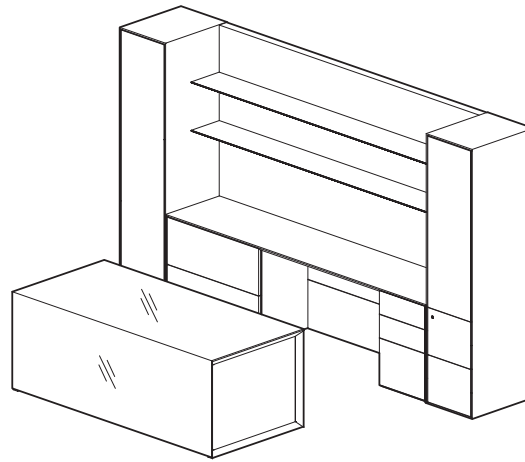

Typical MER-05-FS

Component	Model Number	Dimensions	Description	Price
Signature Freestanding Desk	MCF-ML-3678-G	36 x 78	Signature Freestanding Desk with Back-painted Glass Top, Signature Organizer Drawer, Polished Chrome Metal Bevel Leg	8610
Modesty Panel	-MPGF		Glass Full Modesty Panel	1613
Freestanding Credenza	MCC-24102-V	24 x 102	Freestanding Credenza Top	2191
Worksurface Support - Credenza Left	-LF-3624-L	36 x 24 x 28	Merino Series Lateral File	3469
Access Panel - Credenza	-AP-48	48 x 26	Access Panel - Credenza	707
Worksurface Support - Credenza Right	-BBF-1824-R	18 x 24 x 28	Merino Series Box, Box, File Pedestal with Pencil Tray; Leather-Lined Box Drawers	3327
Overhead	MCO-S-102D	102 x 80 x 12	Overhead - Two Aluminum Shelves - Double Height - Stanchion Mounted	5051
Tackboard - Overhead	-T-102-21	102 x 14	Tackboard - Stanchion Mounted	393
Tower	MCTW-1880-L	18 x 80 x 24	Merino Series Wardrobe with Shoe Tray and Mirror	3386
Tower	MCTSF-1880-R	18 x 80 x 24	Merino Series File, File with Upper Door with Shelves	4087

Private Office List Price (as shown): **$32,834**

Base Model List Price: **$27,453**
(Powdercoated Metal Legs, No Organizer Drawer, Conventional Series Storage, Wall Mounted Overhead and Tackboard)