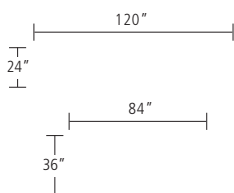

Typical MER-02-FS

Component	Model Number	Dimensions	Description	Price
Signature Freestanding Desk	MCF-ML-3684-G	36 x 84	Signature Freestanding Desk with Back-painted Glass Top, Signature Organizer Drawer, Polished Chrome Metal Bevel Leg	8877
Modesty Panel	-MPGH		Glass Half Modesty Panel	1348
Freestanding Credenza	MCC-24120-V	24 x 120	Freestanding Credenza Top	2191
Worksurface Support - Credenza Left	-BBF-1824-L-V	18 x 24 x 28	Merino Series Box, Box, File Pedestal with Pencil Tray; Leather-Lined Box Drawers	3327
Access Panel - Credenza	-AP-66	66 x 26	Access Panel - Credenza	815
Worksurface Support - Credenza Right	-LF-3624-R	36 x 24 x 28	Merino Series Lateral File	3469
Overhead	MCO-SH136-120S-G	120 x 70 x 14	Overhead - One Aluminum Shelf - 36" Glass Sliding Hood - Single Height - Stanchion Mounted	5209
Tackboard - Overhead	-T-120-23	120 x 23	Tackboard - Stanchion Mounted	465

Private Office List Price (as shown): **$25,701**

Base Model List Price: **$20,256**
(Powdercoated Metal Legs, No Organizer Drawer, Conventional Series Storage, Wall Mounted Overhead and Tackboard)