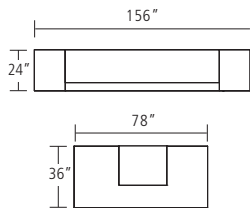

Typical MER-06-FS

Component	Model Number	Dimensions	Description	Price
Signature Freestanding Desk	MCF-PL-3678-V	36 x 78	Signature Freestanding Desk with Veneer Top with Signature Organizer Drawer and Wood Panel Legs	4092
Modesty Panel	-MPVF		Veneer Full Modesty Panel	806
Freestanding Credenza	MCC-2490-V	24 x 90	Freestanding Credenza Top	1707
Worksurface Support - Credenza Left	-FF-1824-L	18 x 24 x 28	Merino Series File, File Pedestal	3327
Access Panel - Credenza	-AP-54	54 x 26	Access Panel - Credenza	746
Worksurface Support - Credenza Right	-BBF-1824-R	18 x 24 x 28	Merino Series Box, Box, File Pedestal with Pencil Tray; Leather-Lined Box Drawers	3327
Overhead	MCO-F-9017D-VG	120 x 80 x 12	Overhead - Full Doors - Glass Doors - Double Height - Stanchion Mounted	8410
Tackboard - overhead	-T-90-21	90 x 21	Tackboard - Stanchion Mounted	354
Tower	MCTW-1880-L	18 x 80 x 24	Merino Series Wardrobe with Shoe Tray and Mirror	3386
Tower	MCTSF-1880-R	18 x 80 x 24	Merino Series File, File with Upper Door with Shelves	4087

Private Office List Price (as shown): **$30,242**

Base Model List Price: **$24,914**
(No Organizer Drawer, Conventional Series Storage, Wall Mounted Overhead and Tackboard)