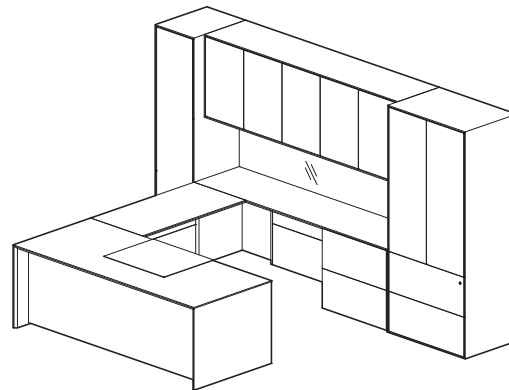

Typical MER-04-U

Component	Model Number	Dimensions	Description	Price
Single Pedestal Desk	MCD-T-3684-V	36 x 84	Rectangle Top	2215
Modesty Panel - Desk	-MPVF		Veneer Full Modesty Panel	806
Worksurface Support - Desk	-BBF-1836-L	18 X 36 X 28	Merino Series Box, Box, File Pedestal with Pencil Tray; Leather-Lined Box Drawers	3624
Worksurface Support - Desk	-CS-1836-R	18 x 34 x 28	Corner Support	580
Bridge	MCB-2448	24 x 48	Bridge Top	928
Access panel - Bridge	-AP-48	48 x 26	Access Panel - Bridge	707
Back Credenza Worksurface	MCC-2490	24 x 90	Back Credenza Top	1707
Worksurface Support - Credenza	-CS-1824-L	18 x 24 x 28	Corner Support	685
Access Panel - Credenza	-AP-42	42 x 26	Access Panel - Credenza	665
Worksurface Support - Credenza	-LFO-3024-R	18 x 24 x 28	Merino Series Lateral File with Leather-Lined Organizer Boxes	3398
Overhead	MCO-F-9017D	90 x 80 x 17	Overhead - Full Doors - Veneer Doors - Double Height - Stanchion Mounted	6893
Tackboard	-G-90-21	90 x 21	Glass Magnetic Board - Stanchion Mounted	2401
Tower	MCTW-1880-V-L	18 x 80 x 24	Merino Series Wardrobe with Shoe Tray and Mirror	3386
Tower	MCTL-3680-V-R	36 x 80 x 24	Merino Series Two Lateral Files with Upper Doors with Wardrobe and Shelf	6732
Power Blotter	-LB		Merino Leather Power Blotter	850

Private Office Base Price (as shown): **$35,577**

Base Model List Price: **$29,177**

(No Power Blotter, Conventional Series Storage, Wall Mounted Overhead and Tackboard)