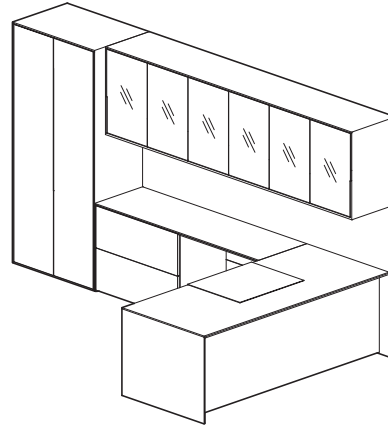

Typical MER-03-L

Component	Model Number	Dimensions	Description	Price
Single Pedestal Desk	MCD-T-3684-V	36 x 72	Rectangle Top	1943
Leather Power Blotter	-LB		Leather Power Blotter	850
Modesty Panel - Desk	-MPVF		Veneer Inset Full Modesty Panel	806
Worksurface Support - Desk	-CS-1836-L	18 x 34 x 28	Corner Support	580
Worksurface Support - Desk	-BBF-1836-R	18 x 36 x 28	Merino Series Box, Box, File Pedestal with Pencil Tray; Leather-Lined Box Drawers	3624
Run-Off Return Worksurface	MCR-2472	24 x 72	Return Top	1097
Worksurface Support - Return	-LF-3624-L	36 x 24 x 28	Merino Series Lateral File	3469
Access Panel - Return	-AP-36	36 x 26	Access Panel - Return	621
Overhead	MCO-F-10817D-VG	108 x 80 x 12	Overhead - Full Doors - Glass Doors - Double Height - Stanchion Mounted	9251
Tackboard	-T-108-21	108 x 21	Tackboard - Stanchion Mounted	445
Tower	MCTR-3680-L-V	36 x 80 x 24	Merino Series Full Height Doors with Wardrobe, Shoe Tray, 2 Box Drawers, Bag Hooks, & 2 Shelves	5682

Private Office List Price (as shown): **$28,368**

Base Model List Price: **$24,699**
(No Power Blotter, Conventional Series Storage, Wall Mounted Overhead and Tackboard)