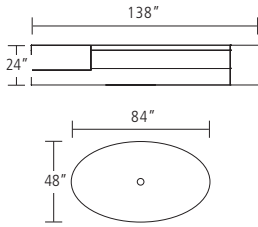

Typical MER-03-FS

Component	Model Number	Dimensions	Description	Price
Ellipse Table Desk	MCEL-4884-VV	48 x 84	Ellipse Table Desk with Polished Stainless X-base with Veneer Shroud.	7221
Freestanding Credenza	MCC-24120-V	24 x 120	Freestanding Credenza Top	2191
Worksurface Support - Credenza Left	-LF-3624-L	36 x 24 x 28	Merino Series Lateral File	3469
Access Panel - Credenza	-AP-48	48 x 26	Access Panel - Credenza	707
Worksurface Support - Credenza Right	-LF-3624-R	36 x 24 x 28	Merino Series Lateral File	3469
Overhead	MCO-SH136-120D-G	120 x 80 x 12	Overhead - Two Aluminum Shelves - 36" Glass Sliding Hood - Double Height - Stanchion Mounted	6859
Tackboard - Overhead	-T-120-21	120 x 14	Tackboard - Stanchion Mounted	449
Tower	MCTW-1880-R	18 x 80 x 24	Merino Series Wardrobe with Shoe Tray and Mirror	3386

Private Office List Price (as shown): **$27,751**

Base Model List Price: **$25,138**

(Conventional Series Storage, Wall Mounted Overhead and Tackboard)