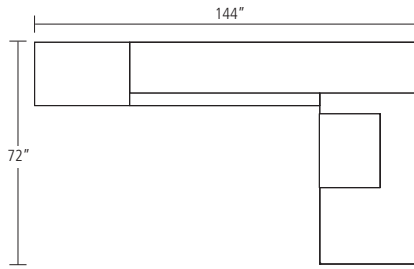

Typical MER-03-L

Component	Model Number	Dimensions	Description	Price
Single Pedestal Desk	MCD-T-3684-V	36 x 72	Rectangle Top	1943
Leather Power Blotter	-LB		Leather Power Blotter	850
Modesty Panel - Desk	-MPVF		Veneer Inset Full Modesty Panel	806
Worksurface Support - Desk	-CS-1836-L	18 x 34 x 28	Corner Support	580
Worksurface Support - Desk	-BBF-1836-R	18 x 36 x 28	Merino Series Box, Box, File Pedestal with Pencil Tray; Leather-Lined Box Drawers	3624
Run-Off Return Worksurface	MCR-2472	24 x 72	Return Top	1097
Worksurface Support - Return	-LF-3624-L	36 x 24 x 28	Merino Series Lateral File	3469
Access Panel - Return	-AP-36	36 x 26	Access Panel - Return	621
Overhead	MCO-F-10817D-VG	108 x 80 x 12	Overhead - Full Doors - Glass Doors - Double Height - Stanchion Mounted	9251
Tackboard	-T-108-21	108 x 21	Tackboard - Stanchion Mounted	445
Tower	MCTR-3680-L-V	36 x 80 x 24	Merino Series Full Height Doors with Wardrobe, Shoe Tray, 2 Box Drawers, Bag Hooks, & 2 Shelves	5682

Private Office List Price (as shown): **$28,368**

Base Model List Price: **$24,699**
(No Power Blotter, Conventional Series Storage, Wall Mounted Overhead and Tackboard)