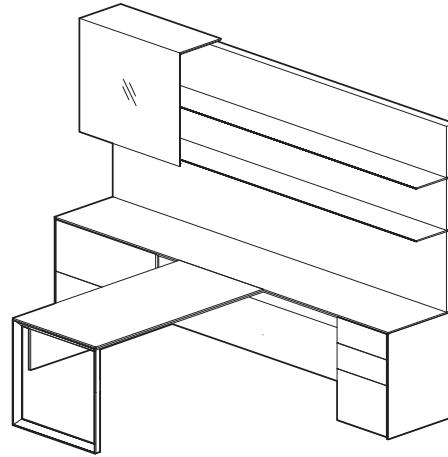

T-Shape Configurations

Typical MER-01-T

Component	Model Number	Dimensions	Description	Price
Side Credenza	MCC-24120	24 x 120	Side Credenza Top	2191
Worksurface Support - Side Credenza	-LF-3624-L	36 x 24 x 28	Merino Series Lateral File	3469
Access Panel - Side Credenza	-AP-66	66 x 26	Access panel - Side Credenza	815
Worksurface Support - Side Credenza	-BBF-1824-R	18 x 24 x 28	Merino Series Box, Box, File Pedestal with Pencil Tray; Leather-Lined Box Drawers	3327
Run-Off Desk	MCRO-T-3660	36 x 60	Rectangle Top	1657
Modesty Panel - Desk	-MPVH		Veneer Half Modesty Panel	674
Worksurface Support - Desk	-ML-36-L	2 x 36 x 28	Metal Bevel Leg, Polished Chrome	1798
Overhead	MCO-SH136-120D-G	120 x 80 x 14	Overhead - Two Aluminum Shelves - 36" Glass Sliding Hood - Double Height - Stanchion Mounted	6859
Tackboard	-V-120-21	120 x 21	Veneer Magnetic Board - Stanchion Mounted	393

Private Office List Price (as shown): **$21,183**

Base Model List Price: **$17,385**
(Conventional Series Storage, Wall Mounted Overhead and Fabric Tackboard)