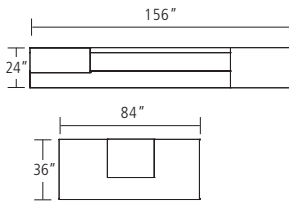

Typical MER-04-FS

Component	Model Number	Dimensions	Description	Price
Signature Freestanding Desk	MCF-ML-3684-VL	36 x 84	Signature Freestanding desk with Veneer Top with Power Blotter, Signature Organizer Drawer, Polished Chrome Metal Bevel Leg	7511
Modesty Panel	-MPVF		Veneer Full Modesty Panel	806
Freestanding Credenza	MCC-24120-V	24 x 120	Freestanding Credenza Top	2191
Worksurface Support - Credenza Left	-LF-3624-L	36 x 24 x 28	Merino Series Lateral File	3469
Access Panel - Credenza	-AP-66	66 x 26	Access Panel - Credenza	815
Worksurface Support - Credenza Right	-BBF-1824-R	18 x 24 x 28	Merino Series Box, Box, File Pedestal with Pencil Tray; Leather-Lined Box Drawers	3327
Overhead	MCO-SH136-120D-P	120 x 80 x 12	Overhead - Two Aluminum Shelves - 36" Painted Sliding Hood - Double Height - Stanchion Mounted	5813
Tackboard - Overhead	-T-120-21	120 x 14	Tackboard - Stanchion Mounted	449
Tower	MCTR-3680-R	36 x 80 x 24	Merino Series Full Height Doors with Wardrobe, Shoe Tray, 2 Box Drawers, Bag Hooks, & 2 Shelves	5682

Private Office List Price (as shown): **$30,063**

Base Model List Price: **$23,710**

(Powdercoated Metal Legs, No Organizer Drawer, No Power Blotter, Conventional Series Storage, Wall Mounted Overhead and Tackboard)