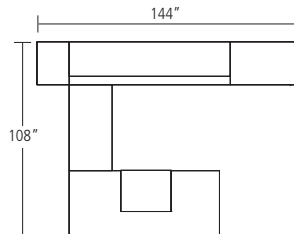

Typical MER-04-U

Component	Model Number	Dimensions	Description	Price
Single Pedestal Desk	MCD-T-3684-V	36 x 84	Rectangle Top	2215
Modesty Panel - Desk	-MPVF		Veneer Full Modesty Panel	806
Worksurface Support - Desk	-BBF-1836-L	18 X 36 X 28	Merino Series Box, Box, File Pedestal with Pencil Tray; Leather-Lined Box Drawers	3624
Worksurface Support - Desk	-CS-1836-R	18 x 34 x 28	Corner Support	580
Bridge	MCB-2448	24 x 48	Bridge Top	928
Access panel - Bridge	-AP-48	48 x 26	Access Panel - Bridge	707
Back Credenza Worksurface	MCC-2490	24 x 90	Back Credenza Top	1707
Worksurface Support - Credenza	-CS-1824-L	18 x 24 x 28	Corner Support	685
Access Panel - Credenza	-AP-42	42 x 26	Access Panel - Credenza	665
Worksurface Support - Credenza	-LFO-3024-R	18 x 24 x 28	Merino Series Lateral File with Leather-Lined Organizer Boxes	3398
Overhead	MCO-F-9017D	90 x 80 x 17	Overhead - Full Doors - Veneer Doors - Double Height - Stanchion Mounted	6893
Tackboard	-G-90-21	90 x 21	Glass Magnetic Board - Stanchion Mounted	2401
Tower	MCTW-1880-V-L	18 x 80 x 24	Merino Series Wardrobe with Shoe Tray and Mirror	3386
Tower	MCTL-3680-V-R	36 x 80 x 24	Merino Series Two Lateral Files with Upper Doors with Wardrobe and Shelf	6732
Power Blotter	-LB		Merino Leather Power Blotter	850

Private Office Base Price (as shown): **$35,577**

Base Model List Price: **$29,177**

(No Power Blotter, Conventional Series Storage, Wall Mounted Overhead and Tackboard)