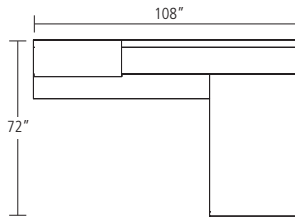

L-Shape Configurations

Typical MER-01-L

Component	Model Number	Dimensions	Description	Price
Single Pedestal Desk	MCD-T-3672-V	36 x 72	Rectangle Top	1943
Modesty Panel - Desk	-MPVF		Veneer Full Modesty Panel	806
Worksurface Support - Desk	-CS-1836-L	18 x 34 x 28	Corner Support	580
Worksurface Support - Desk	-ML-36-R	2 x 36 x 28	Metal Bevel Leg, Polished Chrome	1798
Run-Off Return Worksurface	MCR-2472	24 x 72	Return Top	1097
Worksurface Support - Return	-LFO-3024-L	30 x 24 x 28	Merino Series Lateral File with Leather-Lined Organizer Boxes	3398
Worksurface Support - Return	-BBF-1824-L	18 x 24 x 28	Merino Series Box, Box, File Pedestal with Pencil Tray; Leather-Lined Box Drawers	3327
Access Panel - Return	-AP-24	24 x 26	Access Panel - Return	525
Overhead	MCO-SH130-108S-G	108 x 70 x 14	Overhead - One Aluminum Shelf - 36" Glass Sliding Hood - Single Height - Stanchion Mounted	5133
Tackboard	-T-108-23	108 x 23	Tackboard - Stanchion Mounted	429

Private Office List Price (as shown): **$19,036**

Base Model List Price: **$15,189**
(Powdercoated Metal Leg, Conventional Series Storage, Wall Mounted Overhead and Tackboard)