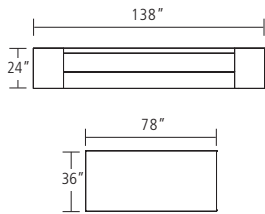

Typical MER-05-FS

Component	Model Number	Dimensions	Description	Price
Signature Freestanding Desk	MCF-ML-3678-G	36 x 78	Signature Freestanding Desk with Back-painted Glass Top, Signature Organizer Drawer, Polished Chrome Metal Bevel Leg	8610
Modesty Panel	-MPGF		Glass Full Modesty Panel	1613
Freestanding Credenza	MCC-24102-V	24 x 102	Freestanding Credenza Top	2191
Worksurface Support - Credenza Left	-LF-3624-L	36 x 24 x 28	Merino Series Lateral File	3469
Access Panel - Credenza	-AP-48	48 x 26	Access Panel - Credenza	707
Worksurface Support - Credenza Right	-BBF-1824-R	18 x 24 x 28	Merino Series Box, Box, File Pedestal with Pencil Tray; Leather-Lined Box Drawers	3327
Overhead	MCO-S-102D	102 x 80 x 12	Overhead - Two Aluminum Shelves - Double Height - Stanchion Mounted	5051
Tackboard - Overhead	-T-102-21	102 x 14	Tackboard - Stanchion Mounted	393
Tower	MCTW-1880-L	18 x 80 x 24	Merino Series Wardrobe with Shoe Tray and Mirror	3386
Tower	MCTSF-1880-R	18 x 80 x 24	Merino Series File, File with Upper Door with Shelves	4087

Private Office List Price (as shown): **$32,834**

Base Model List Price: **$27,453**
(Powdercoated Metal Legs, No Organizer Drawer, Conventional Series Storage, Wall Mounted Overhead and Tackboard)