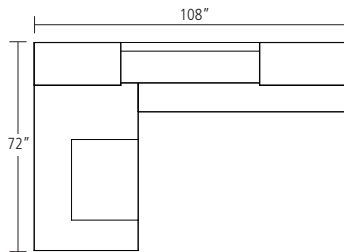

Typical MER-04-L

Component	Model Number	Dimensions	Description	Price
Single Pedestal Desk	MCD-T-3672-V	36 x 72	Rectangle Top	1943
Modesty Panel - Desk	-MPVFW		Veneer Waterfall Full Modesty Panel	806
Worksurface Support - Desk	-ML-36-L	2 x 36 x 28	Metal Bevel Leg, Polished Chrome	1798
Worksurface Support - Desk	-CS-1836-R	18 x 34 x 28	Corner Support	580
Run-Off Return Worksurface	MCR-2472	24 x 72	Return Top	1097
Access Panel - Return	-AP-24	24 x 26	Access Panel - Return	525
Worksurface Support - Return	-BBF-1824-R	18 x 24 x 28	Merino Series Box, Box, File Pedestal with Pencil Tray; Leather-Lined Box Drawers	3327
Worksurface Support - Return	-LFO-3024-R	30 x 24 x 28	Merino Series Lateral File with Leather-Lined Organizer Boxes	3398
Overhead	MCO-SH236-108D-P	108 x 80 x 14	Overhead - Two Aluminum Shelves - Two 36" Painted Sliding Hoods - Double Height - Stanchion Mounted	7447
Tackboard	-T-108-21	108 x 21	Tackboard - Stanchion Mounted	413

Private Office List Price (as shown): **$21,334**

Base Model List Price: **$15,710**
(Powdercoated Metal Leg, Conventional Series Storage, Wall Mounted Overhead and Tackboard)