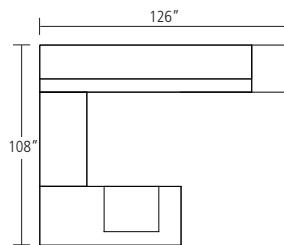

Typical MER-02-U

Component	Model Number	Dimensions	Description	Price
Single Pedestal Desk	MCD-T-3684-V	36 x 84	Rectangle Top	2215
Modesty Panel - Desk	-MPVF		Veneer Full Modesty Panel	806
Worksurface Support - Desk	-MPL-36-L	2 x 36 x 28	Panel Leg	580
Worksurface Support - Desk	-CS-1836-R	18 x 34 x 28	Corner Support	580
Bridge	MCB-2448	24 x 48	Bridge Top	928
Access panel - Bridge	-AP-48	48 x 26	Access Panel - Bridge	707
Back Credenza Worksurface	MCC-24108	24 x 108	Back Credenza Top	2002
Worksurface Support - Credenza	-CS-1824-L	18 x 24 x 28	Corner Support	685
Access Panel - Credenza	-AP-54	54 x 26	Access Panel - Credenza	746
Worksurface Support - Credenza	-BBF-1824-R	18 x 24 x 28	Merino Series Box, Box, File Pedestal with Pencil Tray; Leather-Lined Box Drawers	3327
Worksurface Support - Credenza	-BBF-1824-R	18 x 24 x 28	Merino Series Box, Box, File Pedestal with Pencil Tray; Leather-Lined Box Drawers	3327
Overhead	MCO-F-10817D-G	108 x 80 x 17	Overhead - Full Doors - Glass Doors - Double Height - Stanchion Mounted	9251
Tackboard	-T-108-21	108 x 21	Tackboard - Stanchion Mounted	413
Tower	MCTW-1880-R	18 x 80 x 24	Merino Series Wardrobe with Shoe Tray and Mirror	3386
Power Blotter	-LB		Merino Leather Power Blotter	850

Private Office List Price (as shown):

$29,803

Base Model List Price:

$25,884

(No Power Blotter, Conventional Series Storage, Wall Mounted Overhead and Tackboard)