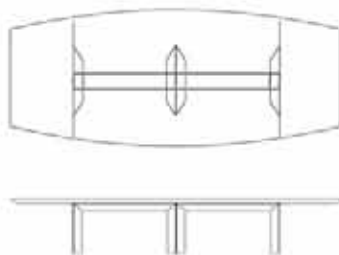

Sizes:

96" x 48"
120" x 48"
144" x 48"
144" x 60"
168" x 48"
168" x 60"
192" x 48"
192" x 60"
216" x 48"
216" x 60"
240" x 48"
240" x 60"

Finish: White Starphire back-painted glass and clear anodized aluminum

BOAT TAVOLA

TOP + BASE

120" x 36/48"

168" x 42/54"

Sizes:

96" x 36/48"
120" x 36/48"
144" x 42/54"
168" x 42/54"
192" x 48/60"
216" x 48/60"
240" x 48/60"

STANDING HEIGHT

TAVOLA

TAVOLA

CONFERENCE

54" x 24" x 29.5"

54" x 24" x 29.5"

54" x 24" x 29.5"

BUFFET

54" x 24" x 36.5"

54" x 24" x 36.5"

54" x 24" x 36.5"

Sizes:

Conference

36" x 24" x 29.5"

54" x 24" x 29.5"

72" x 24" x 29.5"

90" x 24" x 29.5"

Buffet