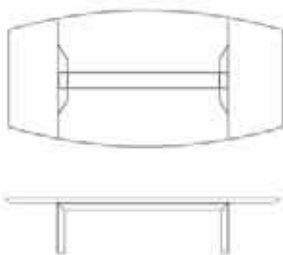

Sizes:

96" x 48"
120" x 48"
144" x 48"
144" x 60"
168" x 48"
168" x 60"
192" x 48"
192" x 60"
216" x 48"
216" x 60"
240" x 48"
240" x 60"

Finish: White Starphire back-painted glass and clear anodized aluminum

BOAT TAVOLA

TOP + BASE

120" x 36/48"

168" x 42/54"

Sizes:

96" x 36/48"
120" x 36/48"
144" x 42/54"
168" x 42/54"
192" x 48/60"
216" x 48/60"
240" x 48/60"

STANDING HEIGHT

TAVOLA

TAVOLA

CONFERENCE

54" x 24" x 29.5"

54" x 24" x 29.5"

54" x 24" x 29.5"

BUFFET

54" x 24" x 36.5"

54" x 24" x 36.5"

54" x 24" x 36.5"

Sizes:

Conference

36" x 24" x 29.5"

54" x 24" x 29.5"

72" x 24" x 29.5"

90" x 24" x 29.5"

Buffet