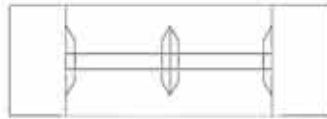

CONTENTS

Edge Profile	p 1
Conference Table Tops + Bases	p 2-3
Standing Height Tables	p 4
Credenzas	p 5

EDGE PROFILE

RECTANGLE

TAVOLA

TOP + BASE

120" x 48"

168" x 48"

Sizes:

96" x 48"
120" x 48"
144" x 48"
144" x 60"
168" x 48"
168" x 60"
192" x 48"
192" x 60"
216" x 48"
216" x 60"
240" x 48"
240" x 60"

Finish: White Starphire back-painted glass and clear anodized aluminum

BOAT TAVOLA

TOP + BASE

120" x 36/48"

168" x 42/54"

Sizes:

96" x 36/48"
120" x 36/48"
144" x 42/54"
168" x 42/54"
192" x 48/60"
216" x 48/60"
240" x 48/60"

STANDING HEIGHT

TAVOLA

54" x 24" x 36.5"

Sizes:

Conference

36" x 24" x 29.5"

54" x 24" x 29.5"

72" x 24" x 29.5"

90" x 24" x 29.5"

Buffet