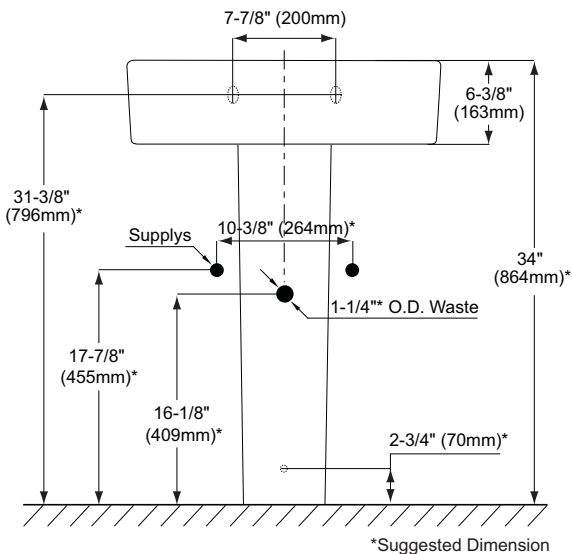

LPT790.8#01-SH

Waza® Miyabi™ Bamboo & Plum Pedestal Lavatory

SPECIFICATIONS

- Waste 1-1/4" O.D.
- Size 24" L x 17-3/8" D
- Basin 15-3/4" L x 11" W
- Warranty One Year Limited Warranty
- Material Vitreous china
- Shipping Weight LT790.8#01-SH 46 lbs.

PT790#01-SH
25.5 lbs.

- Shipping Dimensions LT790.8#01-SH 25-5/8" L x 19-1/2" W x 9-7/8" H

PT790#01-SH
29-1/2" L x 8-3/8" W x 7-3/4" H

INSTALLATION NOTES

Requires PT790#01-SH pedestal for support. Use proper back support to mount product.

*Suggested Dimension

TOTO®

These dimensions and specifications are subject to change without notice