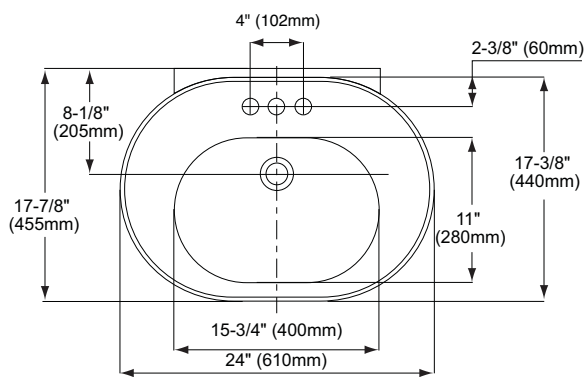

LPT790.8#01-SH

Waza® Miyabi™ Bamboo & Plum Pedestal Lavatory

SPECIFICATIONS

- Waste 1-1/4" O.D.
- Size 24" L x 17-3/8" D
- Basin 15-3/4" L x 11" W
- Warranty One Year Limited Warranty
- Material Vitreous china
- Shipping Weight LT790.8#01-SH 46 lbs.

PT790#01-SH
25.5 lbs.

- Shipping Dimensions LT790.8#01-SH 25-5/8" L x 19-1/2" W x 9-7/8" H

PT790#01-SH
29-1/2" L x 8-3/8" W x 7-3/4" H

INSTALLATION NOTES

Requires PT790#01-SH pedestal for support. Use proper back support to mount product.

*Suggested Dimension

TOTO®

These dimensions and specifications are subject to change without notice