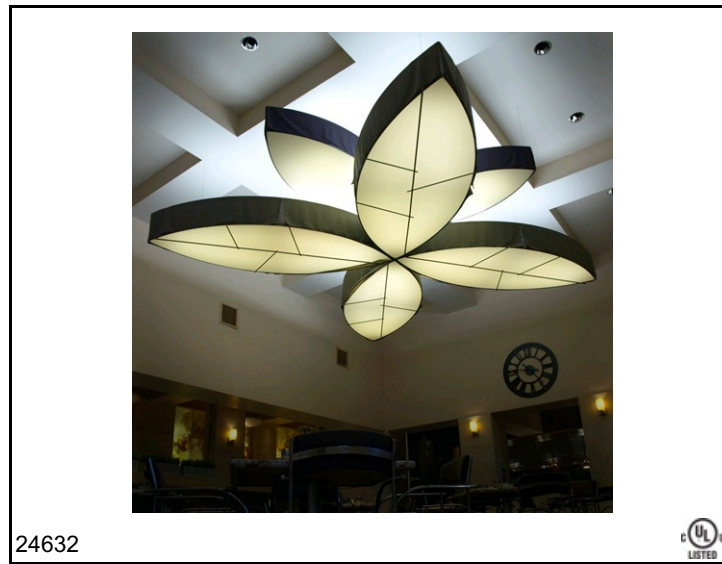

PROJECT 24632

RELATED PRODUCTS

24632