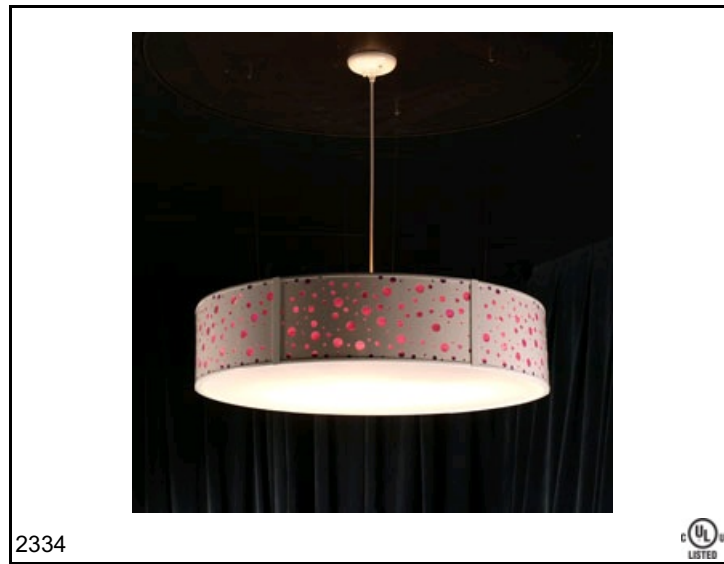

### PRODUCT DESCRIPTION

Receiving a request to design a drum shade with metal sides using a bubble theme, we turned to our popular Rock, Paper, Scissors series for metal pieces with cut-out holes in various patterns. The holes in the sides are backed by plastic diffusers of various colors, and the bottom diffuser is made of frosted white acrylic to allow maximum light to flow down.

### SPECIFICATIONS

<b>STYLE CODE</b>	2334	<b>SHADE DIMENSIONS</b>	40"D x 8"H
<b>BULB</b>	3 x 32w CFL or 3 x 150w Incandescent	<b>OPTIONS</b>	Contact Fire Farm for Options
<b>MANUFACTURED IN</b>	USA		