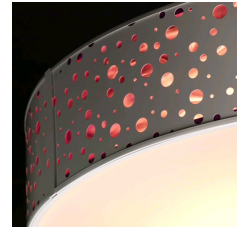

### PRODUCT DESCRIPTION

Receiving a request to design a drum shade with metal sides using a bubble theme, we turned to our popular Rock, Paper, Scissors series for metal pieces with cut-out holes in various patterns. The holes in the sides are backed by plastic diffusers of various colors, and the bottom diffuser is made of frosted white acrylic to allow maximum light to flow down.