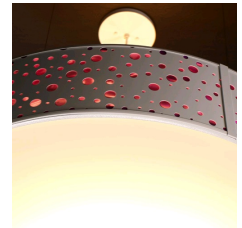

### PRODUCT DESCRIPTION

Receiving a request to design a drum shade with metal sides using a bubble theme, we turned to our popular Rock, Paper, Scissors series for metal pieces with cut-out holes in various patterns. The holes in the sides are backed by plastic diffusers of various colors, and the bottom diffuser is made of frosted white acrylic to allow maximum light to flow down.

### SPECIFICATIONS

<b>STYLE CODE</b>	2334	<b>SHADE DIMENSIONS</b>	40"D x 8"H
<b>BULB</b>	3 x 32w CFL or 3 x 150w Incandescent	<b>OPTIONS</b>	Contact Fire Farm for Options
<b>MANUFACTURED IN</b>	USA		