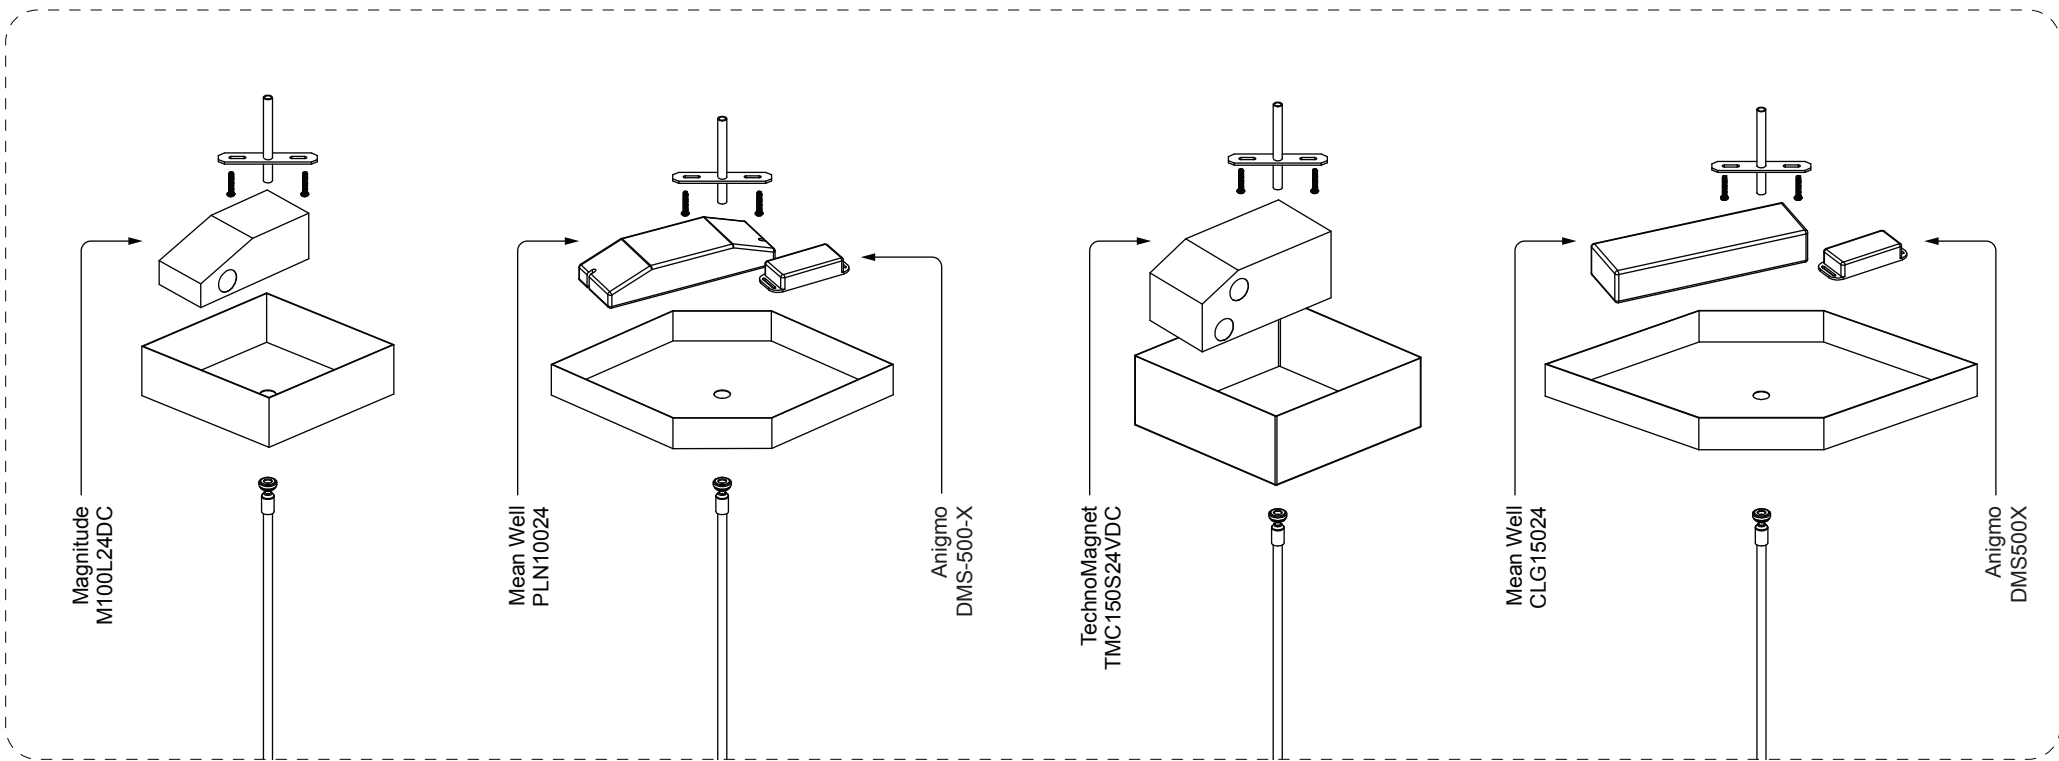

SHY Canopy & Transformer Options

Magnitude
M100L24DC

Mean Well
PLN10024

Anigmo
DMS-500-X

TechnoMagnet
TMC150S24VDC

Mean Well
CLG15024

Anigmo
DMS500X

Canopy: 8.75"W x 10.5"L x 2.375"D
Magnetic Transformer
Magnetic low voltage dimming
Magnitude M100L24DC or similar

Canopy: 8.95"W x 14.25"L x 1.5"D
Electric Transformer
0-10 V control dimming
Mean Well PLN10024 or similar
Anigmo DMS-500-X or similar

Canopy: 10"W x 12"L x 3.35"D
Magnetic Transformer
Magnetic low voltage dimming
TechnoMagnet TMC150S24VDC or similar

Canopy: 8.95"W x 18"L x 1.65"D
Electric Transformer
0-10 V control dimming
Mean Well CLG15024 or similar
Anigmo DMS500X or similar