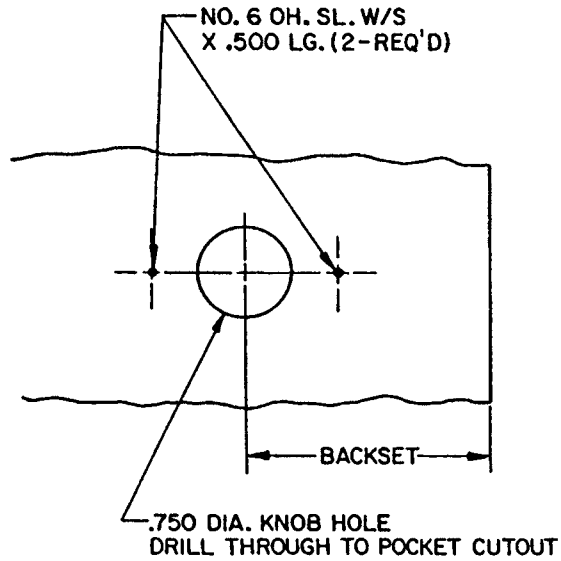

## DOOR DETAIL

## KNOB DETAIL

### NOTE:

- 1.) FOR ADDITIONAL LOCK AND DOOR CUTOUT DIMENSIONS, SEE APPROPRIATE LOCK TEMPLATE.
- 2.) INSTALLATION PLATES ARE NOT REQUIRED FOR THIS TRIM.

EFFECTIVE: 2-3-87

<b>B. BALDWIN</b>	
<b>5063 KNOB W/ROSETTE</b>	
TEMPLATE NO. VARIATIONS	TEMPLATE NO.
	<b>F041A</b>