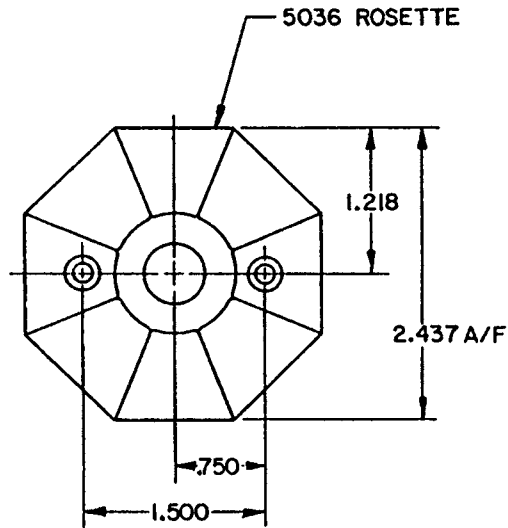

## DOOR DETAIL

## KNOB DETAIL

### NOTE:

- 1.) FOR ADDITIONAL LOCK AND DOOR CUTOUT DIMENSIONS, SEE APPROPRIATE LOCK TEMPLATE.
- 2.) INSTALLATION PLATES ARE NOT REQUIRED FOR THIS TRIM.

EFFECTIVE: 2-3-87

<b>B. BALDWIN</b>	
<b>5063 KNOB W/ROSETTE</b>	
TEMPLATE NO. VARIATIONS	TEMPLATE NO.
	<b>F041A</b>