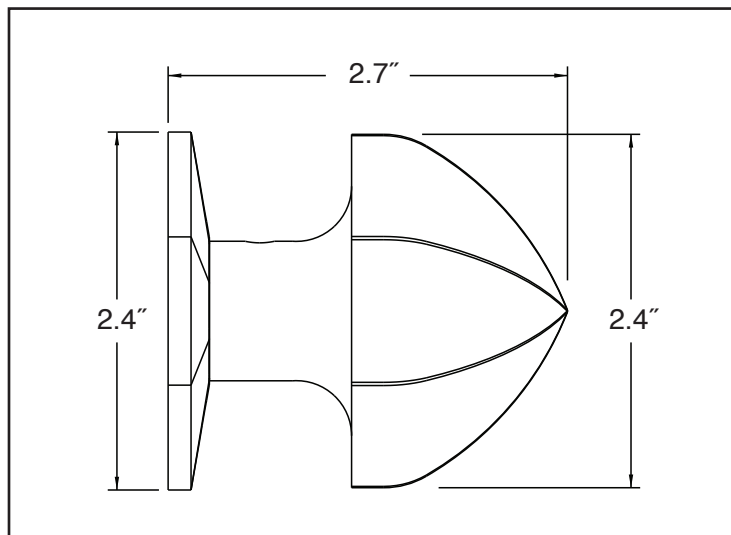

BALDWIN®

5063

ESTATE KNOB

SPECIFICATIONS

- > Certified by Underwriters Laboratories (UL) for use on fire doors up to three-hour rating
- > U L10C / UBC 7-2 (1997) Positive Pressure Rated, UL10B Pressure Rated
- > Material: Solid Brass

SHOWN WITH ROSE 5036

TIER 1 FINISHES

TIER 2 FINISHES