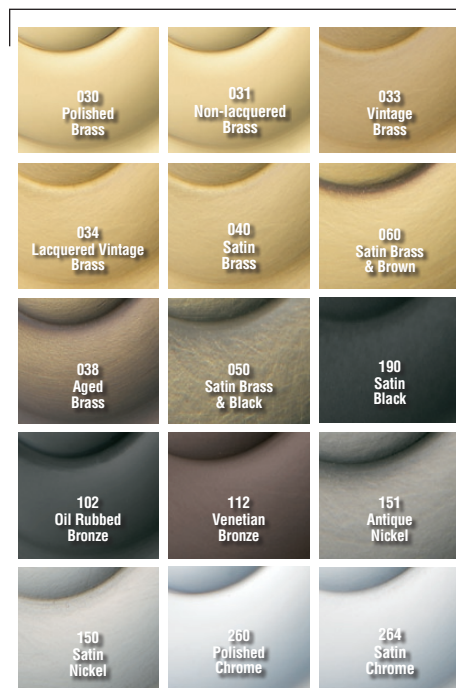

BALDWIN®

5063

ESTATE KNOB

SPECIFICATIONS

- > Certified by Underwriters Laboratories (UL) for use on fire doors up to three-hour rating
- > U L10C / UBC 7-2 (1997) Positive Pressure Rated, UL10B Pressure Rated
- > Material: Solid Brass

SHOWN WITH ROSE 5036

TIER 1 FINISHES

TIER 2 FINISHES