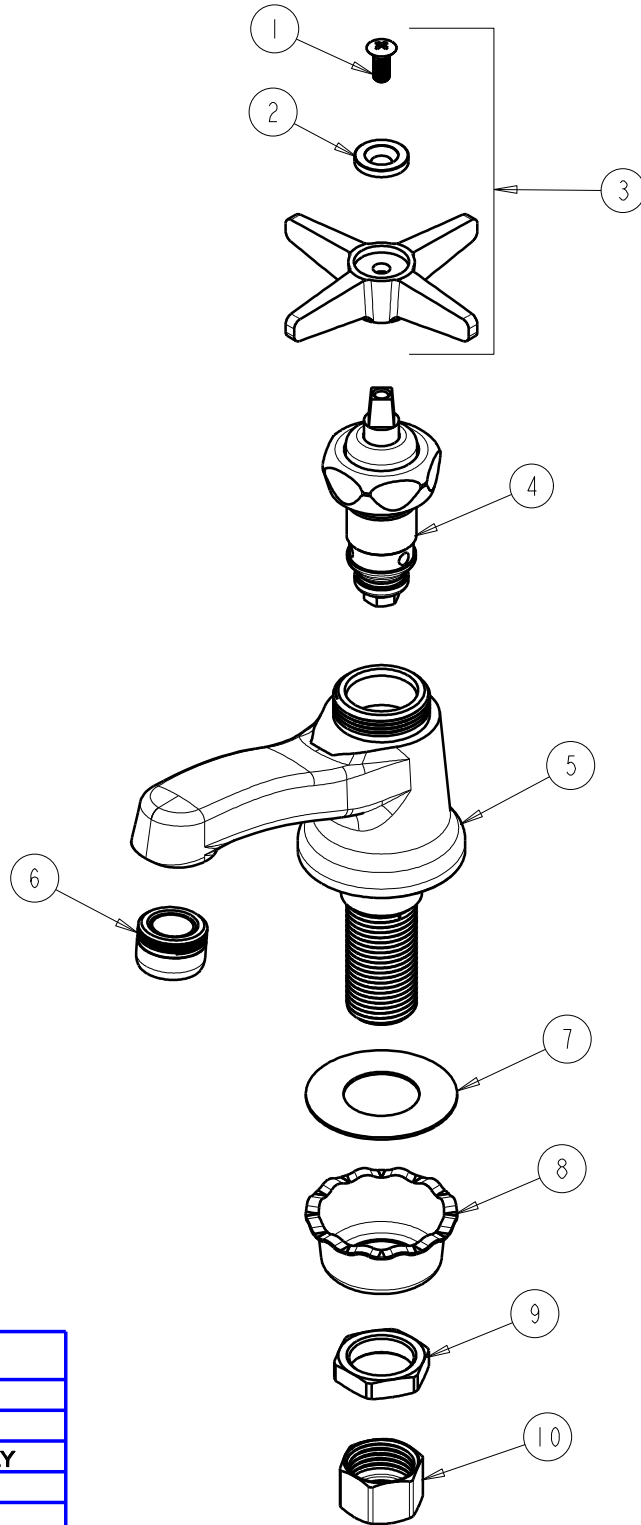

CHICAGO FAUCETS
a Geberit company

2100 South Clearwater Drive
Des Plaines, IL 60018
Phone: 847-803-5000
Fax: 847-803-5454
www.chicagofaucets.com

REPAIR PARTS

BY: SID DATE: 09-18-01
CHK: *[Signature]* REV: 05-12-10

FITTING NO.
701-COLDCP
SUBMITTED MODEL NO.

FOR TECHNICAL ASSISTANCE
1-800-TEC-TRUE (1-800-832-8783)

ITEM NO.

| ITEM | PART NO. | DESCRIPTION |
|------|--------------|-----------------------------|
| 1 | 420-010JKRCF | SCREW, 10-32 UNC PH 1/2 |
| 2 | 633-123JKNF | INDEX BUTTON (BLUE) |
| 3 | 633-COLDJKCP | 4-ARM CROSS HANDLE ASSEMBLY |
| 4 | 826-XJKNF | KLO-SELF CARTRIDGE |
| 5 | ----- | BODY (NOT SOLD SEPARATELY) |
| 6 | E12JKCP | SOFTFLO OUTLET |
| 7 | 333-103JKNF | RUBBER WASHER |
| 8 | 1797-114JKNF | BASIN COCK WASHER |
| 9 | 49-004JKRBF | LOCKNUT |
| 10 | 49-005JKRBF | COUPLING NUT |