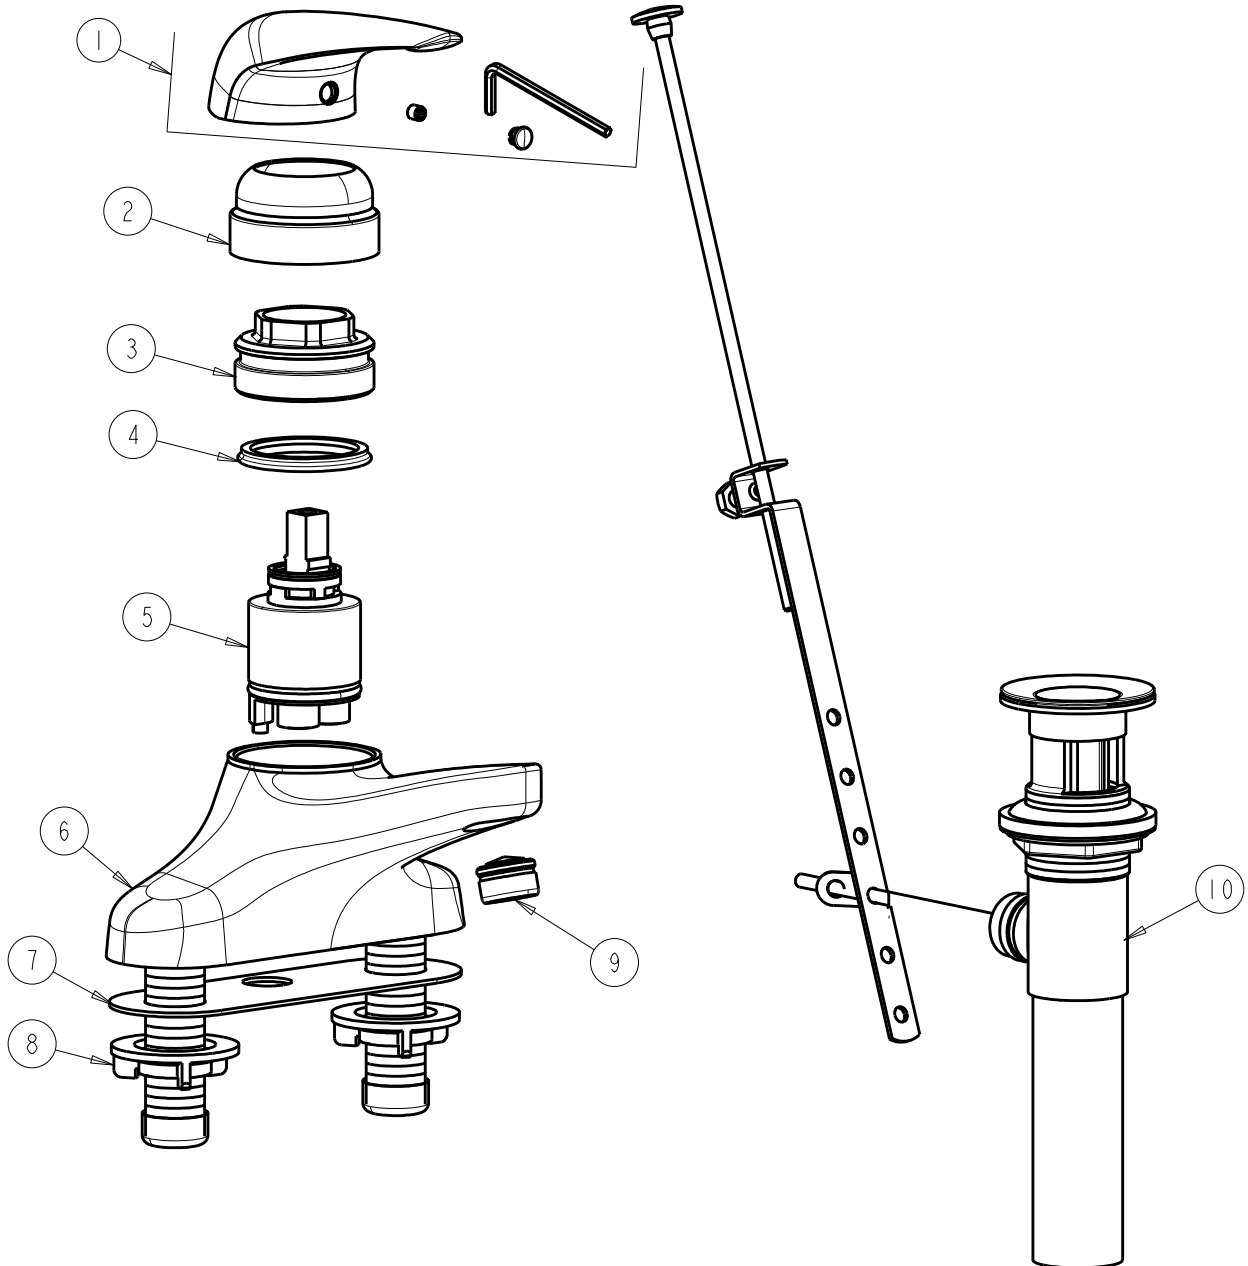

CHICAGO FAUCETS
a Geberit company

2100 South Clearwater Drive
Des Plaines, IL 60018
Phone: 847-803-5000
Fax: 847-803-5454
www.chicagofaucets.com

REPAIR PARTS

BY: SID DATE: 09-01-11
CHK: *[Signature]* REV:

FITTING NO.
420-POABCP
SUBMITTED MODEL NO.

ITEM NO.

FOR TECHNICAL ASSISTANCE
1-800-TEC-TRUE (1-800-832-8783)

ITEM	PART NO.	DESCRIPTION	ITEM	PART NO.	DESCRIPTION
1	420-030KJKCP	HANDLE ASSEMBLY KIT	6	---	BODY
2	---	COVER	7	---	GASKET
3	---	RETAINER	8	---	LOCKNUT
4	---	U-WASHER	9	E37JKCP	E37 LAMINAR FLOW OUTLET
5	420-XJKNF	CERAMIC DISC CARTRIDGE	10	1233-KJKCP	POP-UP WASTE DRAIN