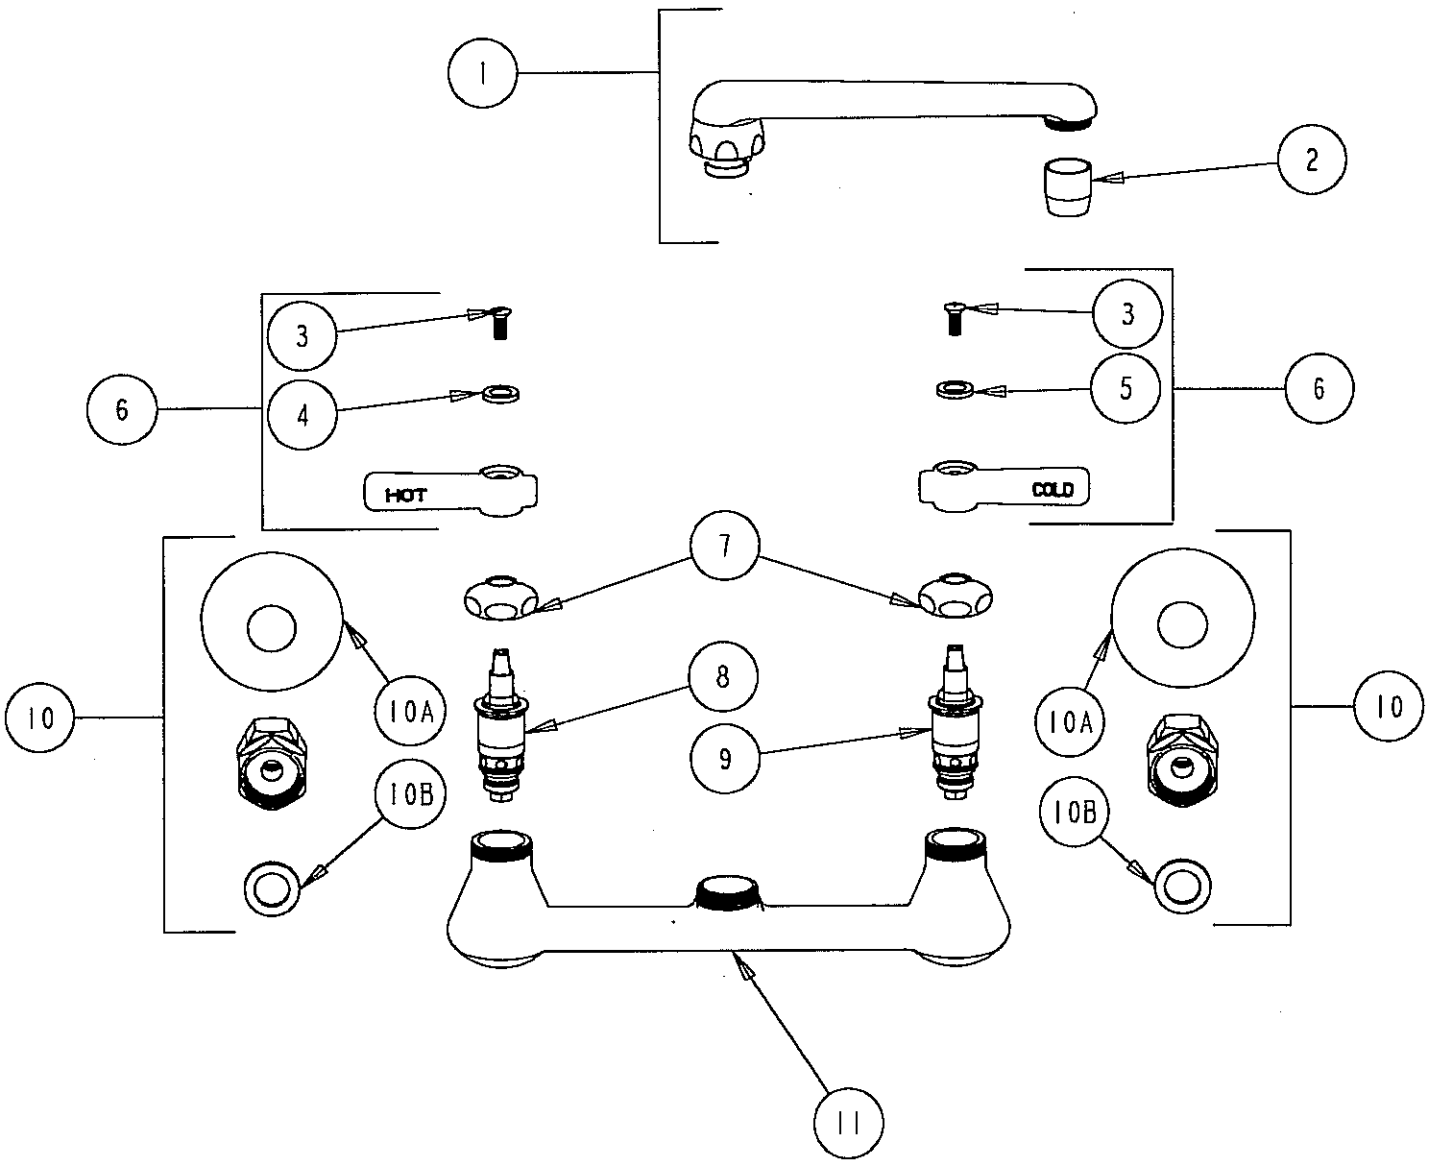

PARTS LIST

540LDWXF

NO.	PART NO.	DESCRIPTION
1	S6	CAST SPOUT FOR PARTS SEE S6
2	E3	SOFTFLO ASSEMBLY
3	420-010	SCREW
4	633-23	BUTTON RED INDEX (HOT)
5	633-123	BUTTON BLUE INDEX (COLD)
6	369HPR	HOT/COLD HORIZONTAL HANDLE
7	1-214	CAP
8	1-100XT	L.H. QUATURN UNIT
9	1-099XT	R.H. QUATURN UNIT
10	WXF	ADAPTER ASSEMBLY WITH FLANGE
10A	749-016	FLANGE
10B	1-011	RUBBER WASHER
11	-----	VALVE BODY NOT SOLD SEPARATELY