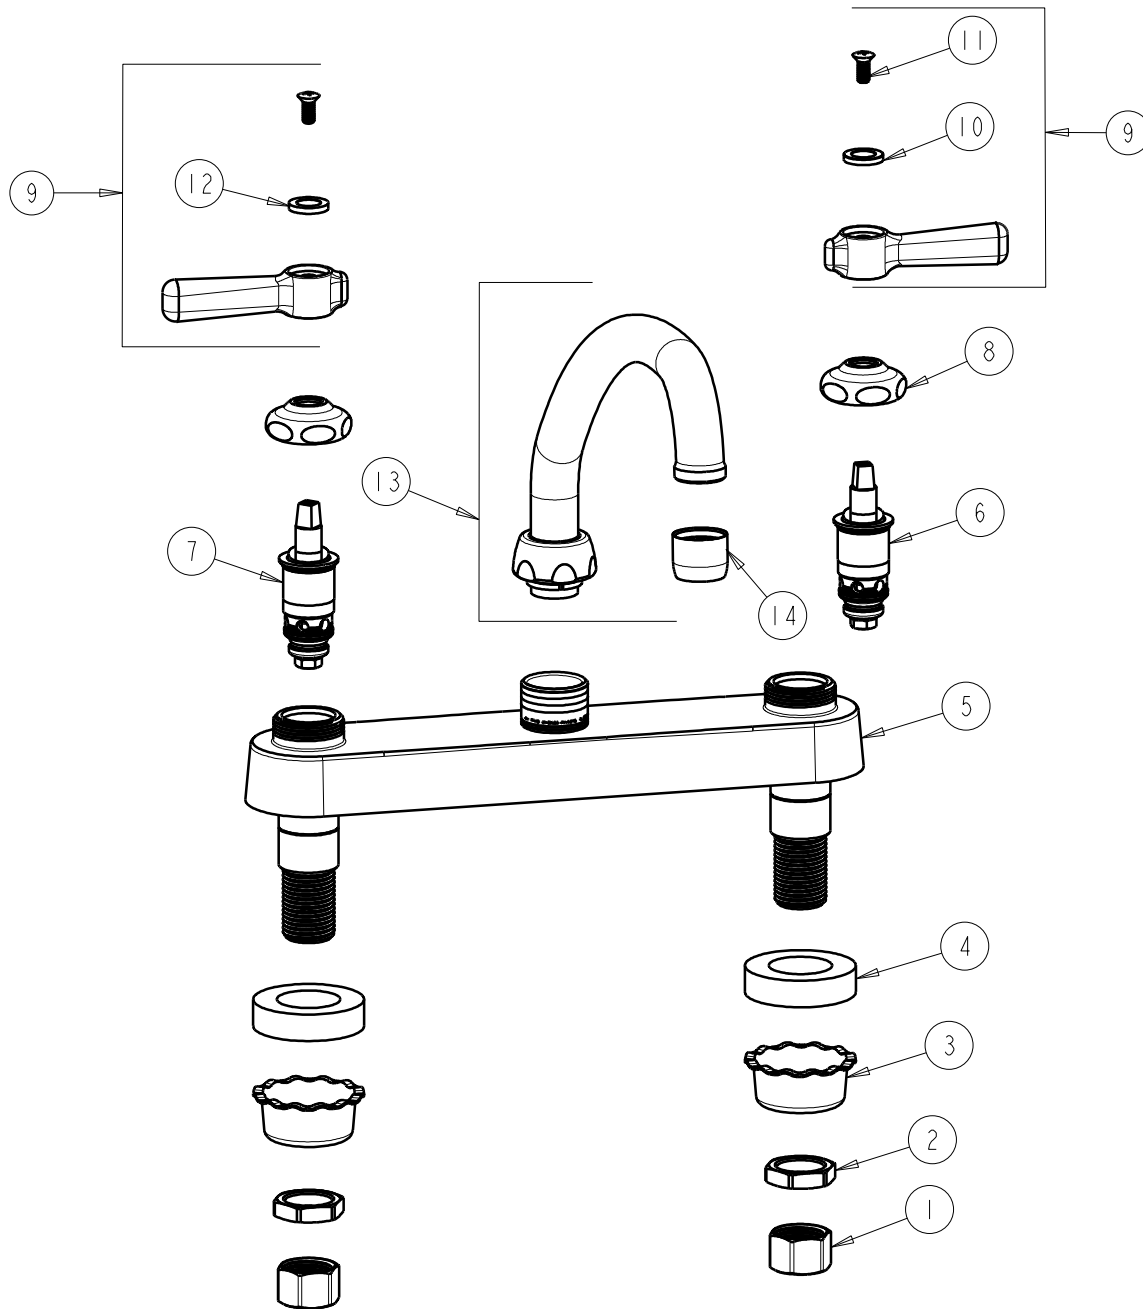

**CHICAGO FAUCETS**  
a Geberit company

2100 South Clearwater Drive  
Des Plaines, IL 60018  
Phone: 847-803-5000  
Fax: 847-803-5454  
www.chicagofaucets.com

**REPAIR PARTS**

FITTING NO.

**527-L9CP**

SUBMITTED MODEL NO.

ITEM NO.

**FOR TECHNICAL ASSISTANCE**  
1-800-TEC-TRUE (1-800-832-8783)

BY: SID DATE: 12-23-09  
CHK: *[Signature]* REV:

ITEM	PART NO.	DESCRIPTION	ITEM	PART NO.	DESCRIPTION
1	49-005JKRBF	COUPLING NUT	8	1-214JKCP	CAP
2	49-004JKRBF	LOCKNUT	9	369-PRJKCP	LEVER HANDLE ASSEMBLY (PAIR)
3	1797-114JKNF	BASIN COCK WASHER	10	633-123JKNF	INDEX BUTTON (BLUE)
4	555-313JKNF	WASHER	11	420-010JKRCF	SCREW, 10-32 UNC PH 1/2
5	---	VALVE BODY (NOT SOLD SEPARATELY)	12	633-023JKNF	INDEX BUTTON (RED)
6	1-099XTJKNF	QUATURN UNIT (RH)	13	L9JKCP	FOR PARTS SEE L9JKCP
7	1-100XTJKNF	QUATURN UNIT (LH)	14	E3JKCP	SOFTFLO AERATOR OUTLET