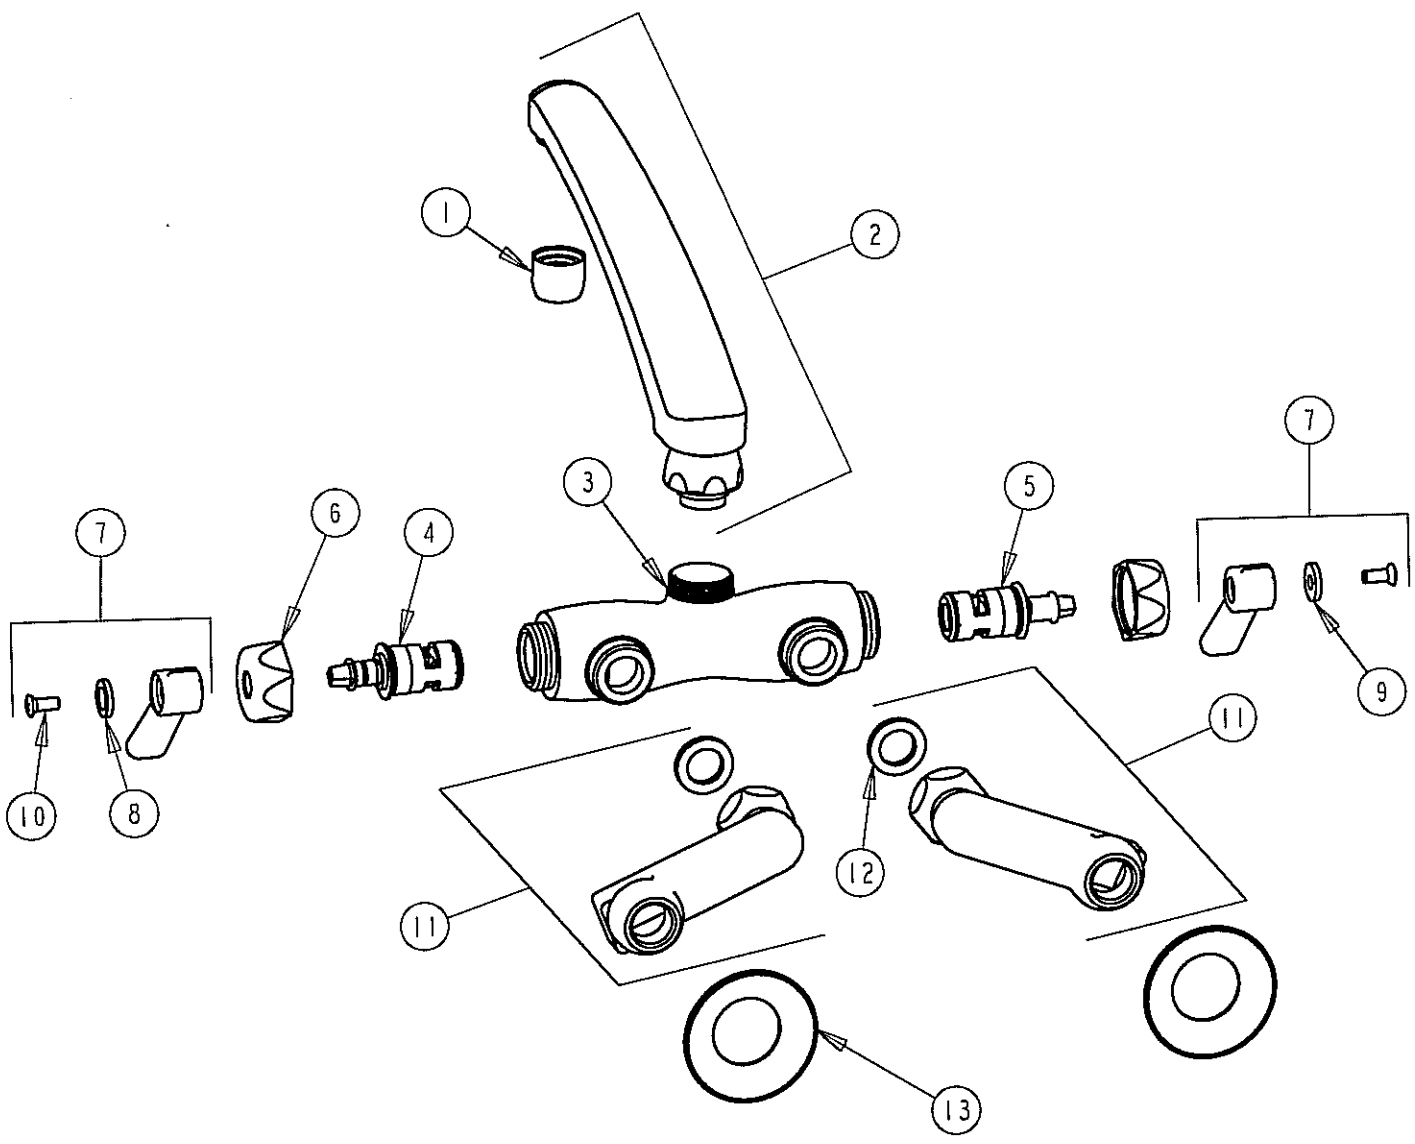

PARTS LIST

BY: SID
CHK'D: SID

FINISH: AS SPECIFIED
DATE: 10-01-02

445-L8XK

ITEM NO.	PART NO.	DESCRIPTION	ITEM NO.	PART NO.	DESCRIPTION
1	E3	SOFTFLO OUTLET	8	633-123	INDEX BUTTON (BLUE)
2	L8	FOR PARTS SEE L8 WITH E3	9	633-023	INDEX BUTTON (RED)
3	-----	VALVE BODY (NOT SOLD SEPARATELY)	10	420-010	SCREW
4	1-099XK	RH CERAMIC QUATURN UNIT	11	H	'H' ARM ASSEMBLY w/WASHER
5	1-100XK	LH CERAMIC QUATURN UNIT	12	1-011	WASHER
6	444-005	CAP NUT	13	1-055	FLANGE
7	369PR	LEVER HANDLE ASSEMBLY			