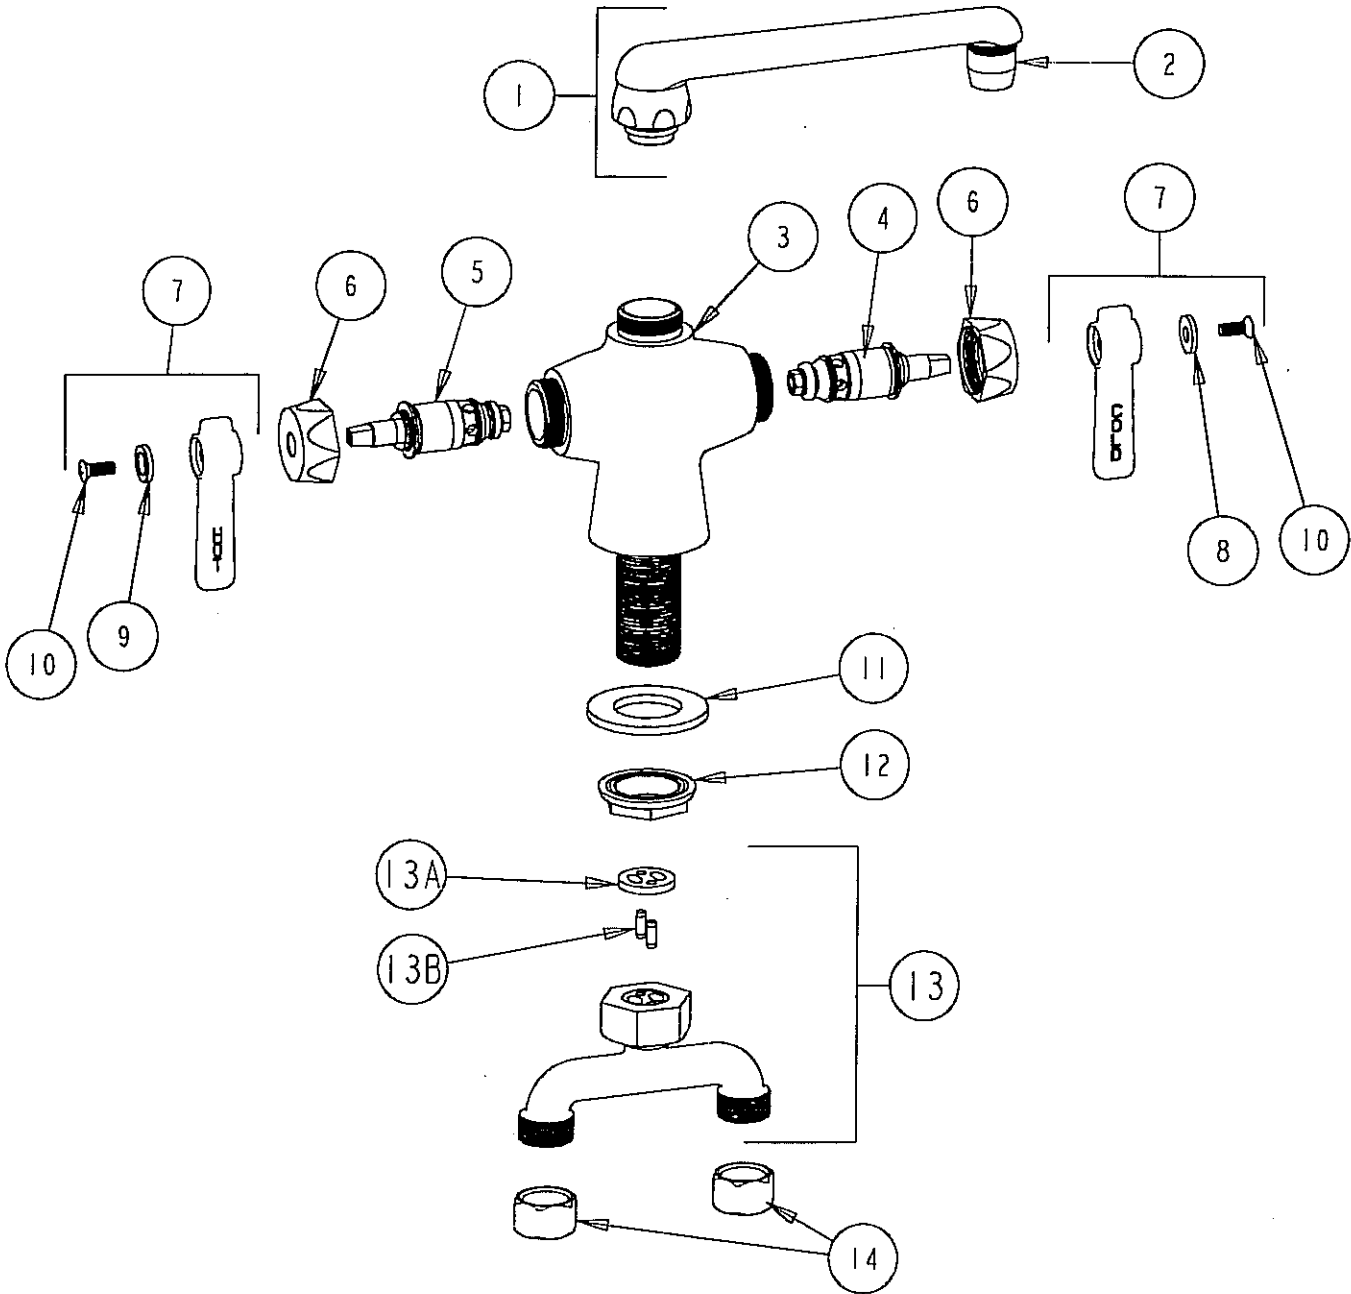

PARTS LIST

517

NO.	PART NO.	DESCRIPTION	NO.	PART NO.	DESCRIPTION
1	S6	SPOUT ASSEMBLY	9	633-023	BUTTON RED INDEX (HOT)
2	E3	SOFTFLO ASSEMBLY	10	420-010	SCREW
	-----	VALVE BODY NOT SOLD SEPARATELY	11	50-014	STEEL WASHER
3	1-099XT	R.H. QUATURN UNIT	12	50-003	NUT
	1-100XT	L.H. QUATURN UNIT	13	50-010K	CONNECTION ASSEMBLY
6	444-005	CAP	13A	50-008	FIBERWASHER
7	369 VPR	HOT/COLD VERTICAL HANDLE	13B	50-007	PIN
8	633-123	BUTTON BLUE INDEX (COLD)	14	49-005	NUT