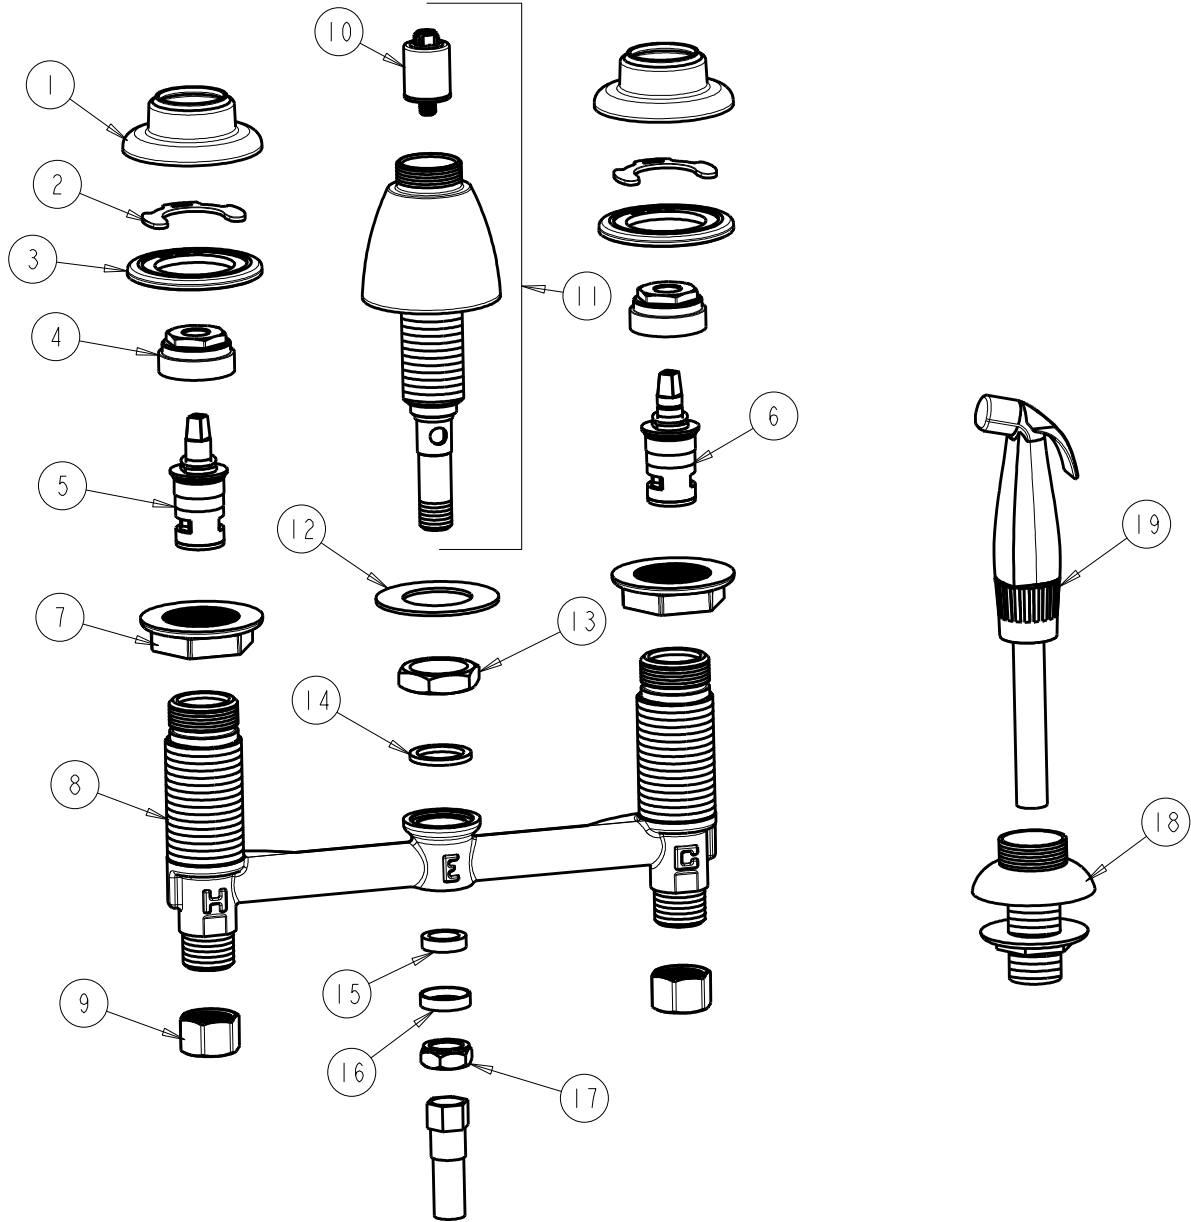

**CHICAGO FAUCETS**  
a Geberit company

2100 South Clearwater Drive  
Des Plaines, IL 60018  
Phone: 847-803-5000  
Fax: 847-803-5454  
www.chicagofaucets.com

**REPAIR PARTS**

FITTING NO.  
**200-A1000XKLESSPT&HDLC**

SUBMITTED MODEL NO.

BY: SID DATE: 06-27-11

CHK: REV:

ITEM NO.

**FOR TECHNICAL ASSISTANCE**  
**1-800-TEC-TRUE (1-800-832-8783)**

ITEM	PART NO.	DESCRIPTION	ITEM	PART NO.	DESCRIPTION
1	250-083JKCP	ESCUTCHEON	11	785-203KJKCP	SIDE SPRAY SPOUT BASE ASSEMBLY
2	200-009JKNF	CLIP, RETAIN	12	50-014JKNF	STEEL WASHER
3	888-026JKNF	WASHER, SEALING	13	250-054JKRBF	LOCKNUT
4	400-004JKRBF	NUT, CAP	14	250-200JKNF	GASKET
5	1-100XKJKNF	LH CERAMIC CARTRIDGE 1/4	15	1797-029JKNF	RUBBER WASHER
6	1-099XKJKNF	RH CERAMIC CARTRIDGE 1/4	16	250-087JKRBF	RETAINER
7	250-004JKNF	LOCKNUT	17	689-013JKRBF	LOCKNUT FOR LAVATORY FITTINGS
8	---	BODY, VALVE	18	1103-014KJKNF	FLANGE ASSEMBLY (BLACK)
9	49-005JKRBF	COUPLING NUT	19	1103-009KJKNF	HOSE ASSEMBLY
10	1103-006JKNF	DIVERTER VALVE			