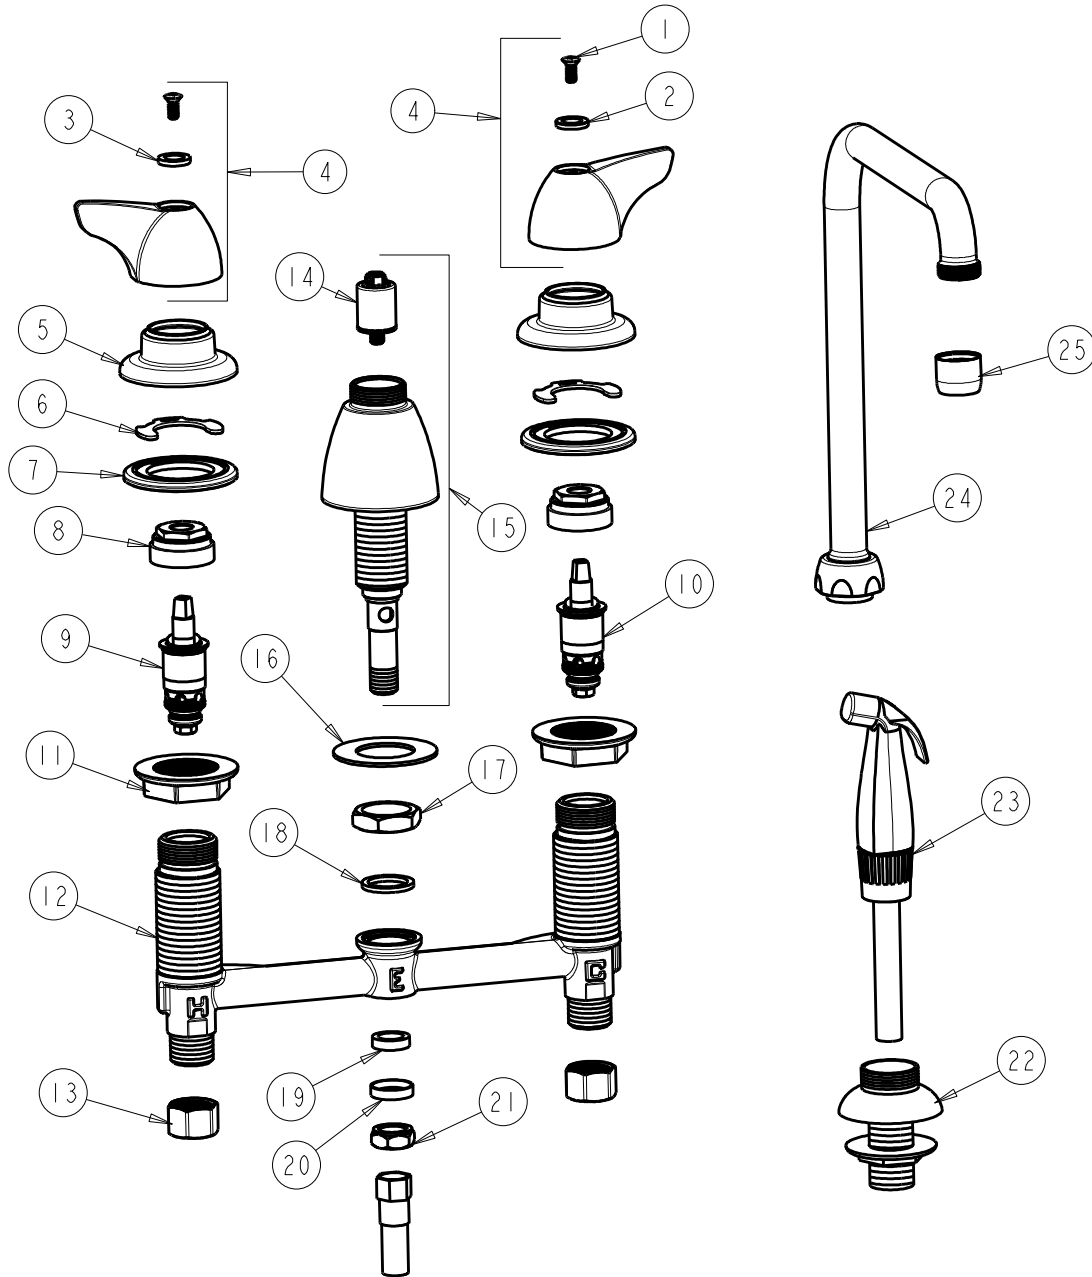

FITTING NO.  
**200-AHA8-1000CP**  
SUBMITTED MODEL NO.

ITEM NO.

**FOR TECHNICAL ASSISTANCE**  
1-800-TEC-TRUE (1-800-832-8783)

ITEM	PART NO.	DESCRIPTION	ITEM	PART NO.	DESCRIPTION
1	420-010JKRCF	SCREW, 10-32 UNC PH 1/2	14	1103-006JKNF	DIVERTER VALVE
2	633-123JKNF	INDEX BUTTON (BLUE)	15	785-203KJKCP	SIDE SPRAY SPOUT BASE ASSEMBLY
3	633-023JKNF	INDEX BUTTON (RED)	16	50-014JKNF	STEEL WASHER
4	1000-PRJKCP	WING HANDLE ASSEMBLY (PAIR)	17	250-054JKRBF	LOCKNUT
5	250-083JKCP	ESCUTCHEON	18	250-200JKNF	GASKET
6	200-009JKNF	CLIP, RETAIN	19	1797-029JKNF	RUBBER WASHER
7	888-026JKNF	WASHER, SEALING	20	250-087JKRBF	RETAINER
8	400-004JKRBF	NUT, CAP	21	689-013JKRBF	LOCKNUT FOR LAVATORY FITTINGS
9	1-100XTJKNF	QUATURN UNIT (LH)	22	1103-014KJKNF	FLANGE ASSEMBLY (BLACK)
10	1-099XTJKNF	QUATURN UNIT (RH)	23	1103-009KJKNF	HOSE ASSEMBLY
11	250-004JKNF	LOCKNUT	24	HA8AJKCP	HIGH ARCH SWING SPOUT
12	----	BODY, VALVE	25	E3JKCP	SOFTFLO AERATOR OUTLET
13	49-005JKRBF	COUPLING NUT			