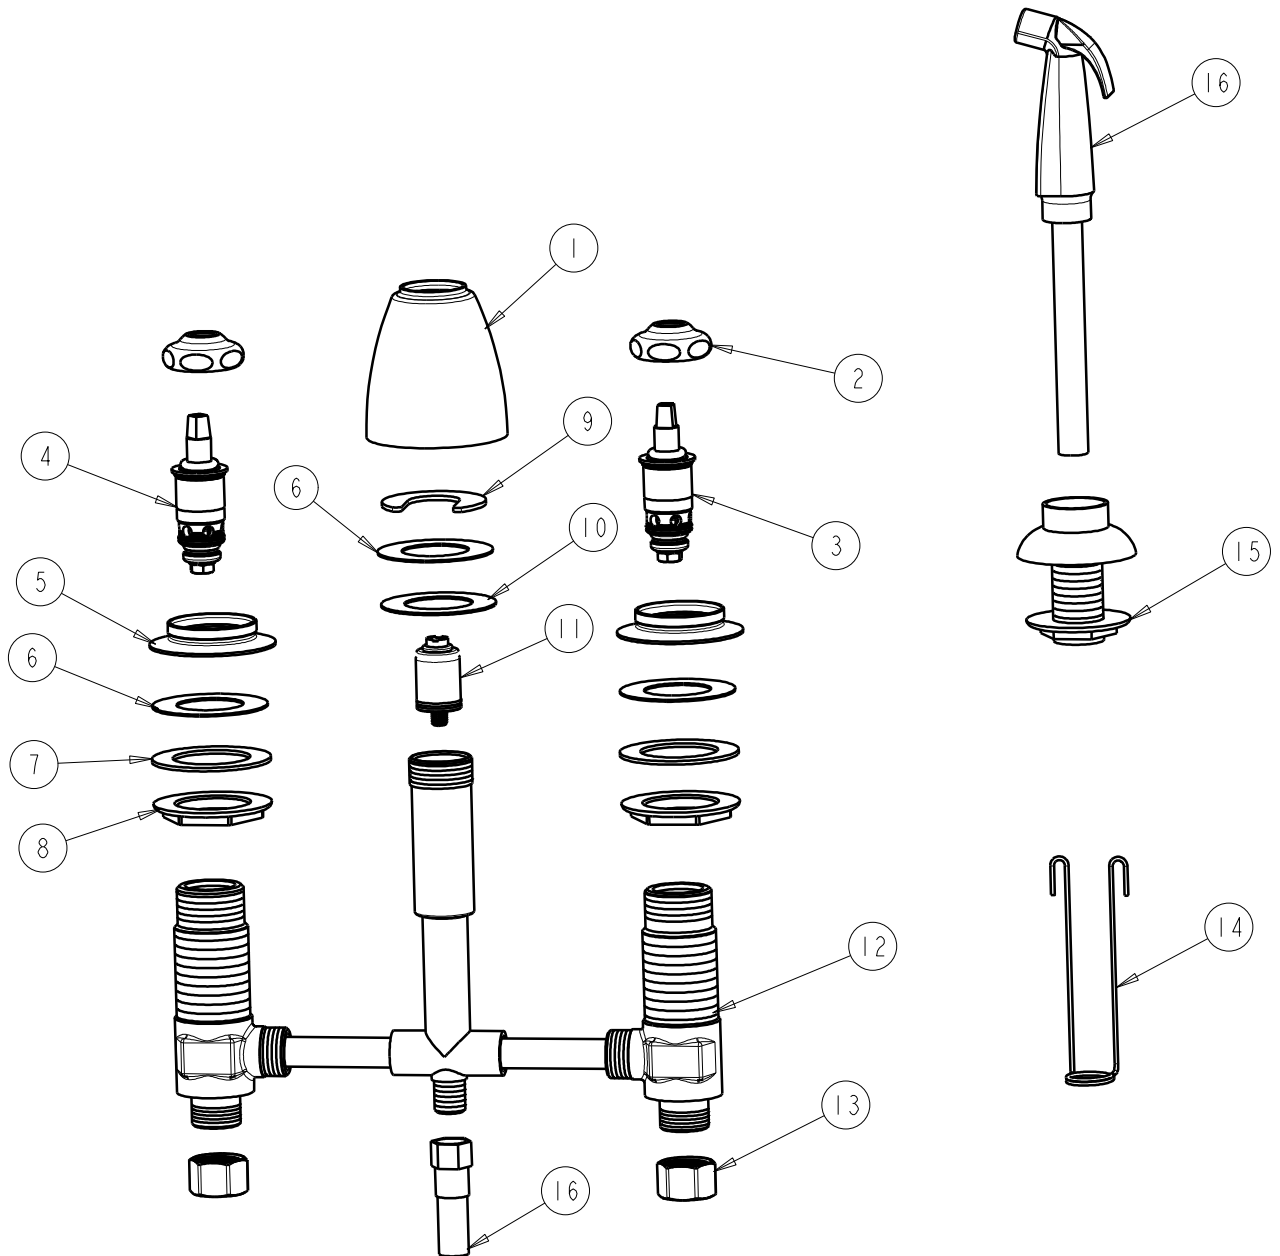

CHICAGO FAUCETS
a Geberit company

2100 South Clearwater Drive
Des Plaines, IL 60018
Phone: 847-803-5000
Fax: 847-803-5454
www.chicagofaucets.com

REPAIR PARTS

FITTING NO.

1200-ALESSSPT&HDLCP

SUBMITTED MODEL NO.

ITEM NO.

FOR TECHNICAL ASSISTANCE
1-800-TEC-TRUE (1-800-832-8783)

BY: SID DATE: 04-09-09
CHK: *[Signature]* REV:

ITEM	PART NO.	DESCRIPTION	ITEM	PART NO.	DESCRIPTION
1	890-259JKCP	SPOUT ESCUTCHEON	9	200-006JKNF	C-WASHER
2	1-214JKCP	CAP	10	888-006JKRBF	BRASS WASHER
3	1-099XTJKNF	QUATURN UNIT (RH)	11	1103-006JKNF	DIVERTER VALVE
4	1-100XTJKNF	QUATURN UNIT (LH)	12	-----	VALVE BODY NOT SOLD SEPARATELY
5	1797-122JKCP	FLANGE	13	49-005JKRBF	COUPLING NUT
6	739-056JKNF	RUBBER WASHER	14	200-007JKNF	HANGER
7	55-010JKNF	STEEL WASHER	15	1103-014KJKNF	FLANGE ASSEMBLY (BLACK)
8	250-004JKRBF	LOCKNUT	16	1103-009KJKNF	SPRAY AND HOSE ASSEMBLY