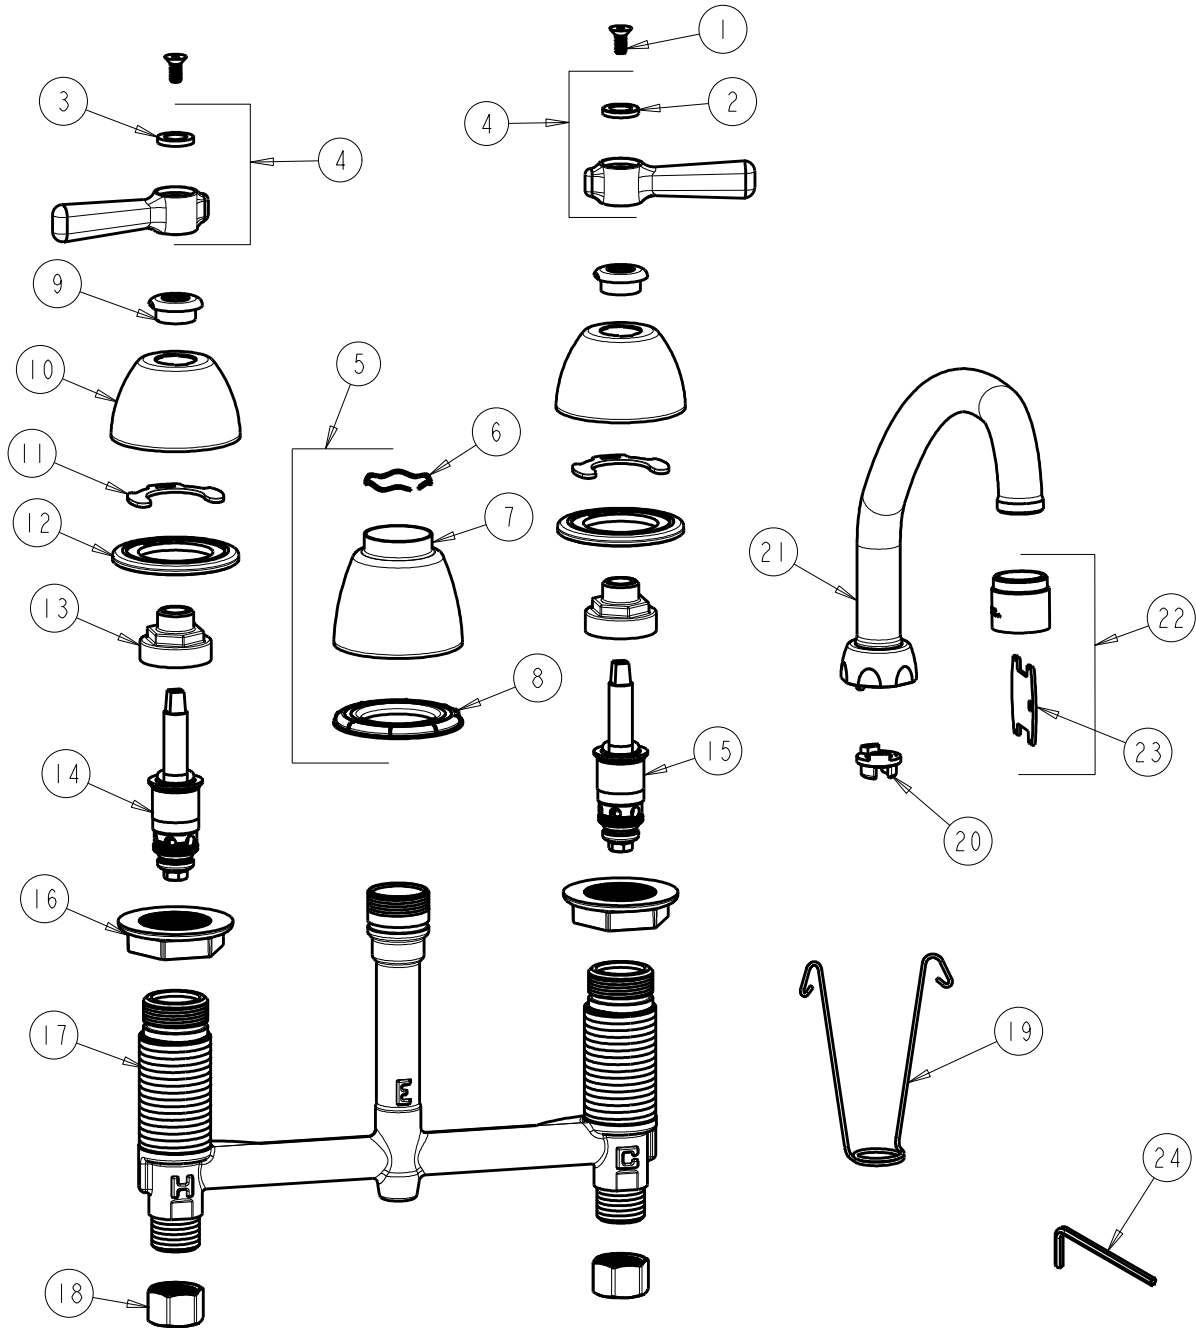

CHICAGO FAUCETS
a Geberit company

2100 South Clearwater Drive
Des Plaines, IL 60018
Phone: 847-803-5000
Fax: 847-803-5454
www.chicagofaucets.com

REPAIR PARTS

FITTING NO.
201-RSL9E3VPCP
SUBMITTED MODEL NO.

FOR TECHNICAL ASSISTANCE
1-800-TEC-TRUE (1-800-832-8783)

BY: SID DATE: 06-29-11
CHK: REV: 04-18-12

ITEM NO.

ITEM	PART NO.	DESCRIPTION	ITEM	PART NO.	DESCRIPTION
1	420-020JKNF	SCREW, 1/8 FLAT HEX HEAD X 1/2	13	274-014JKRBF	NUT, CAP
2	633-123JKNF	INDEX BUTTON (BLUE)	14	377-XTLHJKNF	LH QUATURN CARTRIDGE
3	633-023JKNF	INDEX BUTTON (RED)	15	377-XTRHJKNF	RH QUATURN CARTRIDGE
4	369-PRJKCP	LEVER HANDLE ASSEMBLY (PAIR)	16	250-004JKNF	LOCKNUT
5	785-400JKCP	SPOUT ESCUTCHEON KIT	17	-----	BODY, VALVE
6	50-038JKNF	WAVE WASHER	18	49-005JKRBF	COUPLING NUT
7	785-400JKCP	ESCUTCHEON, SPOUT BASE	19	200-008JKNF	HANGER
8	888-027JKNF	SPOUT ESCUTCHEON WASHER	20	786-001JKRBF	ADAPTER, RESTRICTED SWING
9	422-113JKCP	ESCUTCHEON NUT	21	L9ARSJKCP	FOR PARTS SEE L9AESJKCP
10	250-082JKCP	ESCUTCHEON	22	E3VPJKCP	VP SOFTFLO AERATOR 2.2 GPM
11	200-009JKNF	CLIP, RETAIN	23	3-024JKRCF	KEY, VP
12	888-026JKNF	WASHER, SEALING	24	420-022JKNF	WRENCH, VP 1/8 HEX