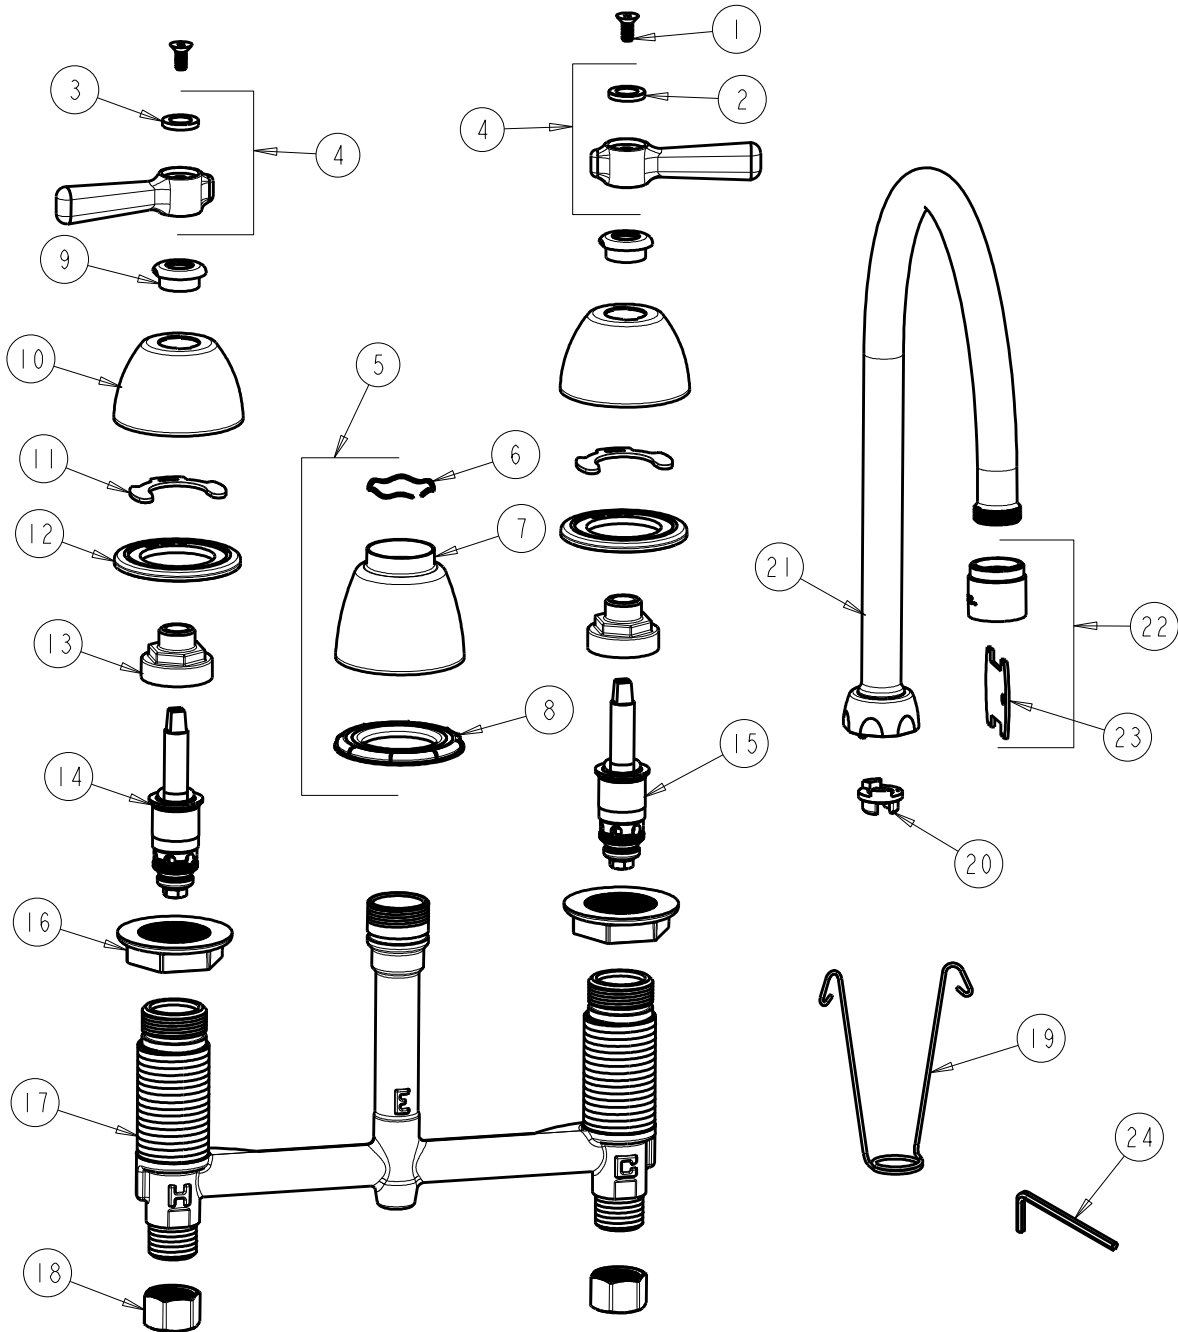

CHICAGO FAUCETS
a Geberit company

2100 South Clearwater Drive
Des Plaines, IL 60018
Phone: 847-803-5000
Fax: 847-803-5454
www.chicagofaucets.com

REPAIR PARTS

FITTING NO.

201-RSGN8AE35VPCP

SUBMITTED MODEL NO.

BY: SID DATE: 06-30-11

CHK: REV: 04-23-12

ITEM NO.

FOR TECHNICAL ASSISTANCE
1-800-TEC-TRUE (1-800-832-8783)

ITEM	PART NO.	DESCRIPTION	ITEM	PART NO.	DESCRIPTION
1	420-020JKNF	SCREW, 1/8 FLAT HEX HEAD X 1/2	13	274-014JKRBF	NUT, CAP
2	633-123JKNF	INDEX BUTTON (BLUE)	14	377-XTLHJKNF	LH QUATURN CARTRIDGE
3	633-023JKNF	INDEX BUTTON (RED)	15	377-XTRHJKNF	RH QUATURN CARTRIDGE
4	369-PRJKCP	LEVER HANDLE ASSEMBLY (PAIR)	16	250-004JKNF	LOCKNUT
5	785-400JKCP	SPOUT ESCUTCHEON KIT	17	—	BODY, VALVE
6	50-038JKNF	WAVE WASHER	18	49-005JKRBF	COUPLING NUT
7	785-400JKCP	ESCUTCHEON, SPOUT BASE	19	200-008JKNF	HANGER
8	888-027JKNF	SPOUT ESCUTCHEON WASHER	20	786-001JKRBF	ADAPTER, RESTRICTED SWING
9	422-113JKCP	ESCUTCHEON NUT	21	GN8ARSJKCP	FOR PARTS SEE GN8ARSJKCP
10	250-082JKCP	ESCUTCHEON	22	E35VPJKCP	SOFTFLO AERATOR 1.5GPM VR
11	200-009JKNF	CLIP, RETAIN	23	3-024JKRCF	KEY, VP
12	888-026JKNF	WASHER, SEALING	24	420-022JKNF	WRENCH, VP 1/8 HEX