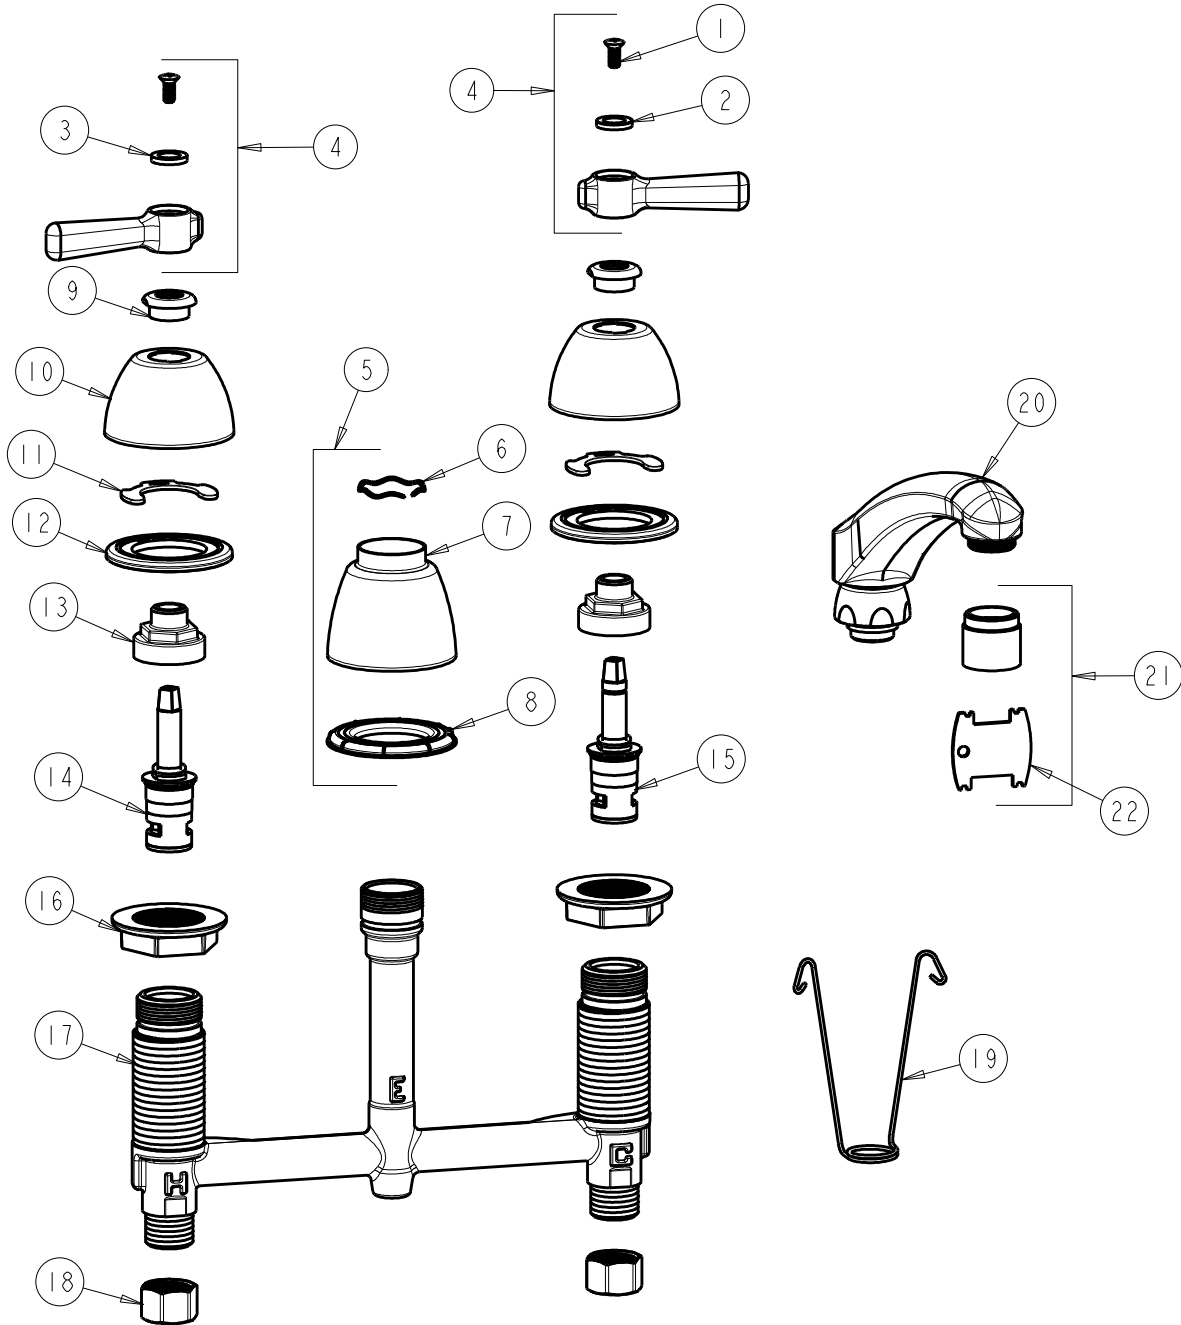

CHICAGO FAUCETS
a Geberit company

2100 South Clearwater Drive
Des Plaines, IL 60018
Phone: 847-803-5000
Fax: 847-803-5454
www.chicagofaucets.com

REPAIR PARTS

FITTING NO.

201-AL8VPAXKCP

SUBMITTED MODEL NO.

BY: SID

DATE: 07-09-09

CHK:

REV: 04-17-12

ITEM NO.

FOR TECHNICAL ASSISTANCE
1-800-TEC-TRUE (1-800-832-8783)

ITEM	PART NO.	DESCRIPTION	ITEM	PART NO.	DESCRIPTION
1	420-010JKRCF	SCREW, 10-32 UNC PH 1/2	12	888-026JKNF	WASHER, SEALING
2	633-123JKNF	INDEX BUTTON (BLUE)	13	274-014JKRBF	NUT, CAP
3	633-023JKNF	INDEX BUTTON (RED)	14	377-XKLHJKNF	LH CERAMIC CARTRIDGE 1/4
4	369-PRJKCP	LEVER HANDLE ASSEMBLY (PAIR)	15	377-XKRHJKNF	RH CERAMIC CARTRIDGE 1/4
5	785-400JKCP	SPOUT ESCUTCHEON KIT	16	250-004JKNF	LOCKNUT
6	50-038JKNF	WAVE WASHER	17	---	BODY, VALVE
7	785-400JKCP	ESCUTCHEON, SPOUT BASE	18	49-005JKRBF	COUPLING NUT
8	888-027JKNF	SPOUT ESCUTCHEON WASHER	19	200-008JKNF	HANGER
9	422-113JKCP	ESCUTCHEON NUT	20	L8LESSE3JKCP	SPOUT
10	250-082JKCP	ESCUTCHEON	21	E3VPJKCP	VP SOFTFLO AERATOR 2.2 GPM
11	200-009JKNF	CLIP, RETAIN	22	3-024JKRCF	KEY, VP