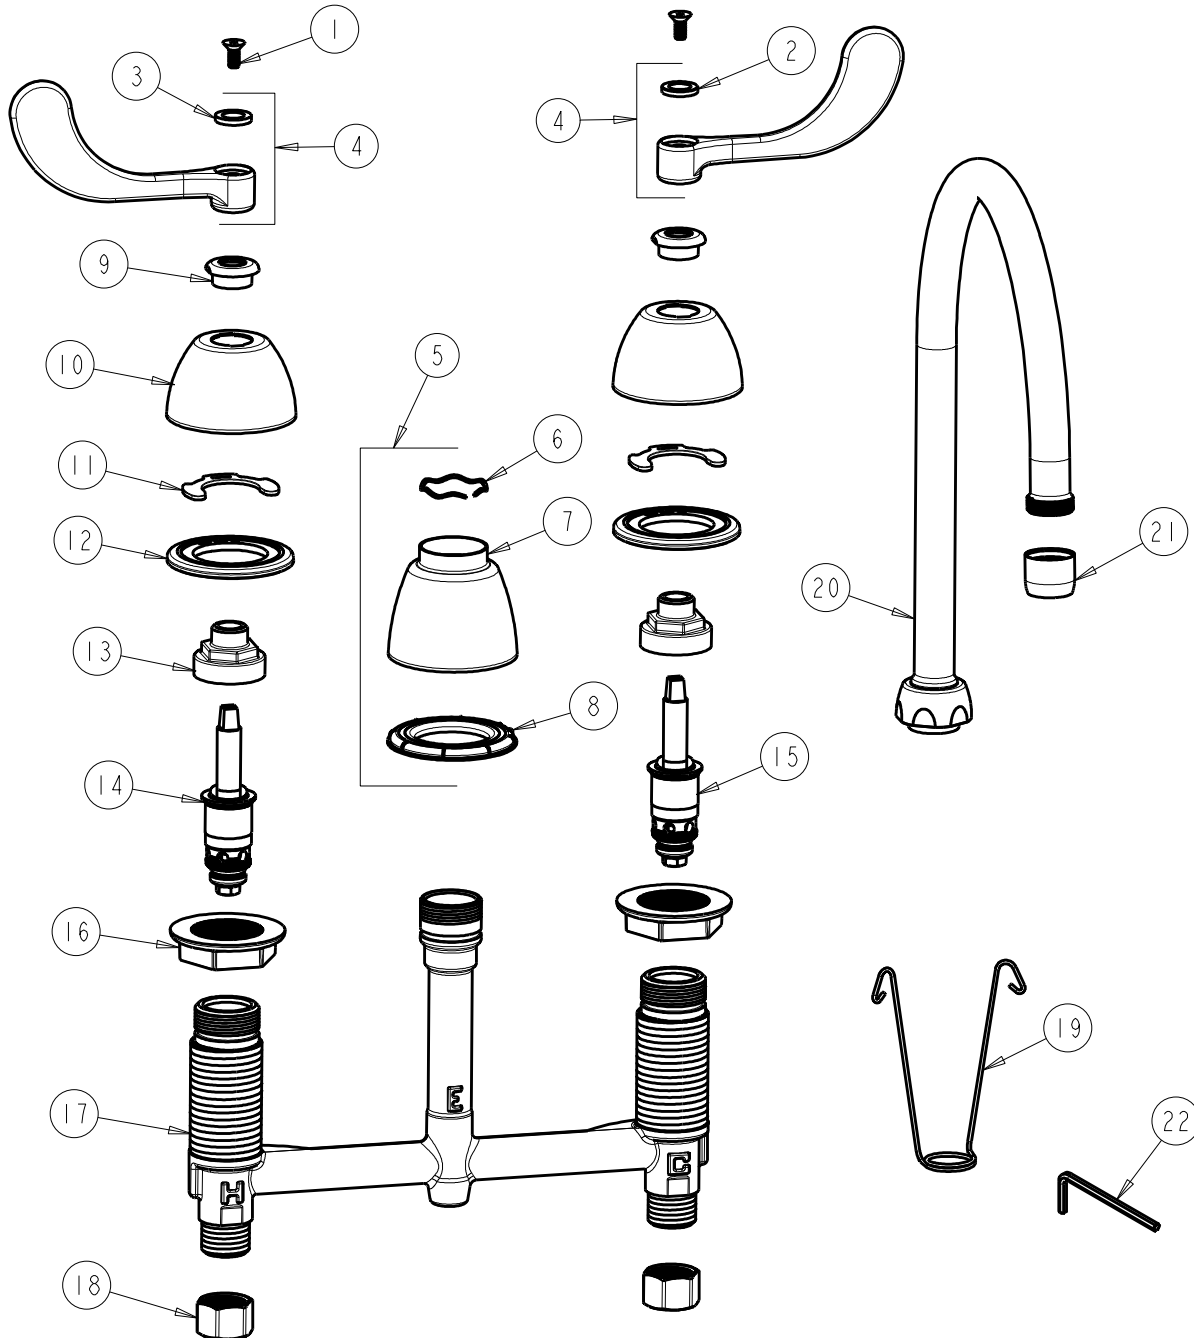

CHICAGO FAUCETS
a Geberit company

2100 South Clearwater Drive
Des Plaines, IL 60018
Phone: 847-803-5000
Fax: 847-803-5454
www.chicagofaucets.com

REPAIR PARTS

FITTING NO.

201-AGN8AE3-317VPHCP

SUBMITTED MODEL NO.

ITEM NO.

BY: SID DATE: 06-25-09

CHK: REV: 04-23-12

FOR TECHNICAL ASSISTANCE
1-800-TEC-TRUE (1-800-832-8783)

ITEM	PART NO.	DESCRIPTION	ITEM	PART NO.	DESCRIPTION
1	420-020JKNF	SCREW, 1/8 FLAT HEX HEAD X 1/2	12	888-026JKNF	WASHER, SEALING
2	633-123JKNF	INDEX BUTTON (BLUE)	13	274-014JKRBF	NUT, CAP
3	633-023JKNF	INDEX BUTTON (RED)	14	377-XTLHJKNF	LH QUATURN CARTRIDGE
4	317-PRJKCP	HANDLE, 4" WRISTBLADE (PAIR)	15	377-XTRHJKNF	RH QUATURN CARTRIDGE
5	785-400JKCP	SPOUT ESCUTCHEON KIT	16	250-004JKNF	LOCKNUT
6	50-038JKNF	WAVE WASHER	17	—	BODY, VALVE
7	785-400JKCP	ESCUTCHEON, SPOUT BASE	18	49-005JKRBF	COUPLING NUT
8	888-027JKNF	SPOUT ESCUTCHEON WASHER	19	200-008JKNF	HANGER
9	422-113JKCP	ESCUTCHEON NUT	20	GN8AJKCP	SPOUT
10	250-082JKCP	ESCUTCHEON	21	E3JKCP	SOFTFLO AERATOR 2.2 GPM
11	200-009JKNF	CLIP, RETAIN	22	420-022JKNF	WRENCH, VP 1/8 HEX