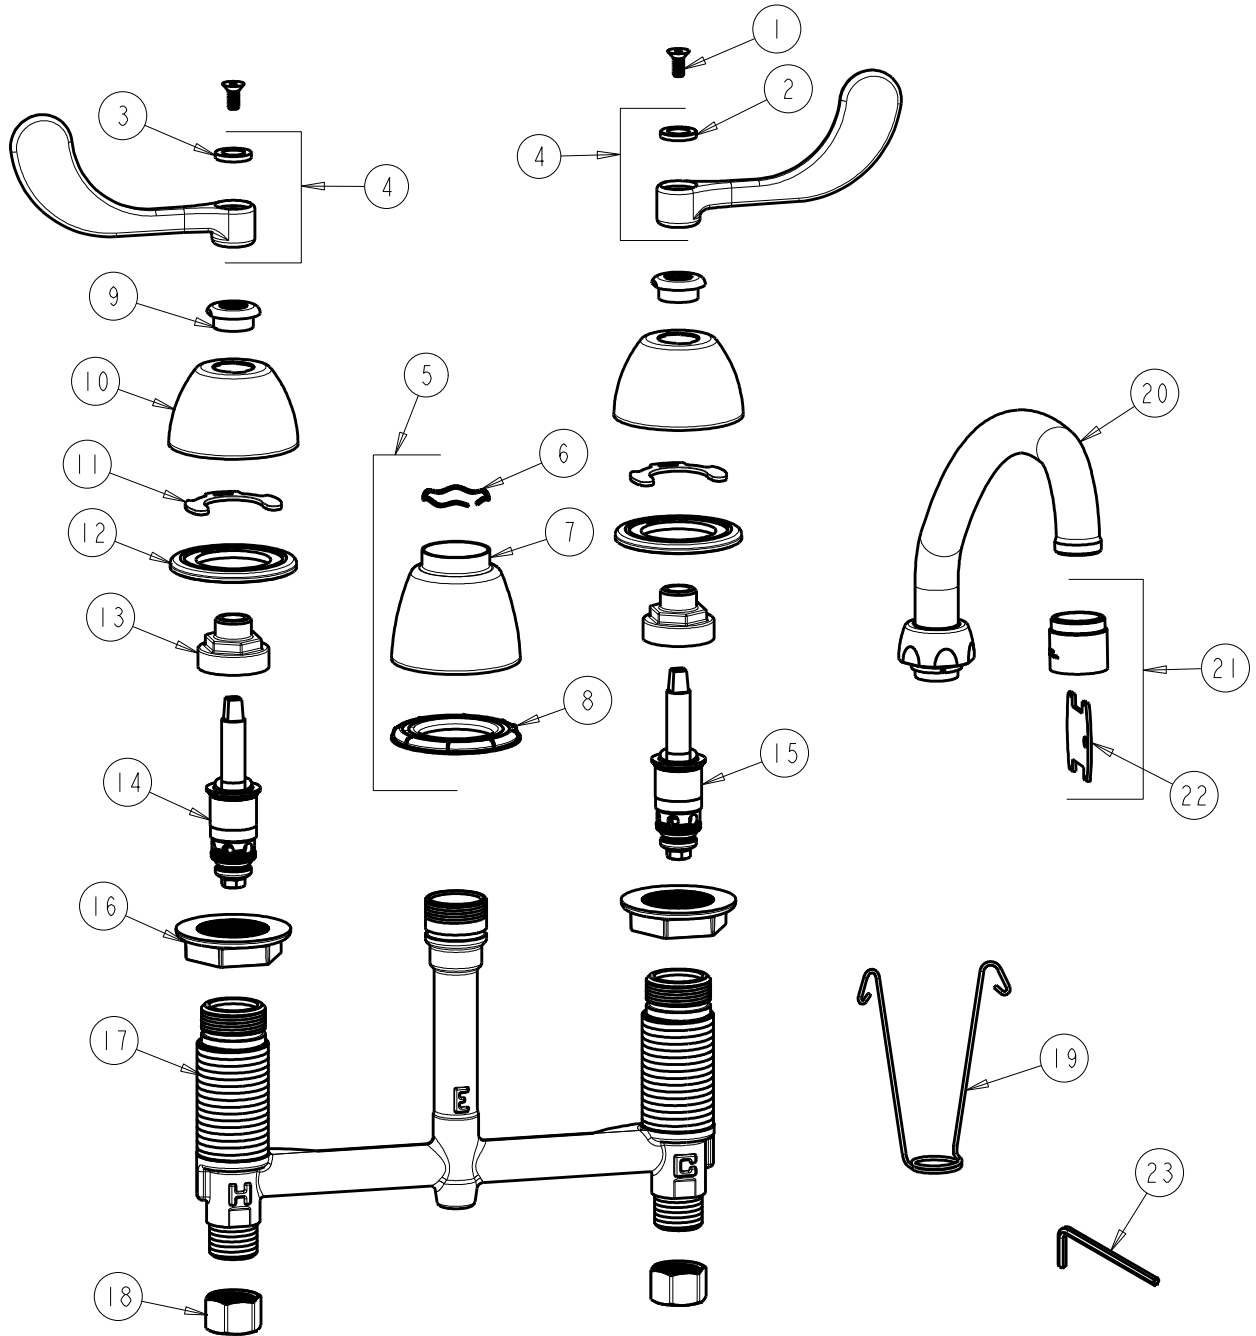

CHICAGO FAUCETS
a Geberit company

2100 South Clearwater Drive
Des Plaines, IL 60018
Phone: 847-803-5000
Fax: 847-803-5454
www.chicagofaucets.com

REPAIR PARTS

FITTING NO.

201-A317VPCCP

SUBMITTED MODEL NO.

ITEM NO.

FOR TECHNICAL ASSISTANCE
1-800-TEC-TRUE (1-800-832-8783)

BY: SID DATE: 06-05-09
CHK: REV: 04-17-12

ITEM	PART NO.	DESCRIPTION	ITEM	PART NO.	DESCRIPTION
1	420-020JKNF	SCREW, 1/8 FLAT HEX HEAD X 1/2	13	274-014JKRBF	NUT, CAP
2	633-123JKNF	INDEX BUTTON (BLUE)	14	377-XTLHJKNF	LH QUATURN CARTRIDGE
3	633-023JKNF	INDEX BUTTON (RED)	15	377-XTRHJKNF	RH QUATURN CARTRIDGE
4	317-PRJKCP	HANDLE, 4" WRISTBLADE (PAIR)	16	250-004JKNF	LOCKNUT
5	785-400JKCP	SPOUT ESCUTCHEON KIT	17	----	BODY, VALVE
6	50-038JKNF	WAVE WASHER	18	49-005JKRBF	COUPLING NUT
7	785-400JKCP	ESCUTCHEON, SPOUT BASE	19	200-008JKNF	HANGER
8	888-027JKNF	SPOUT ESCUTCHEON WASHER	20	L9LESSE3JKCP	SPOUT
9	422-113JKCP	ESCUTCHEON NUT	21	E3VPJKCP	VP SOFTFLO AERATOR 2.2 GPM
10	250-082JKCP	ESCUTCHEON	22	3-024JKRCF	KEY, VP
11	200-009JKNF	CLIP, RETAIN	23	420-022JKNF	WRENCH, VP 1/8 HEX
12	888-026JKNF	WASHER, SEALING			