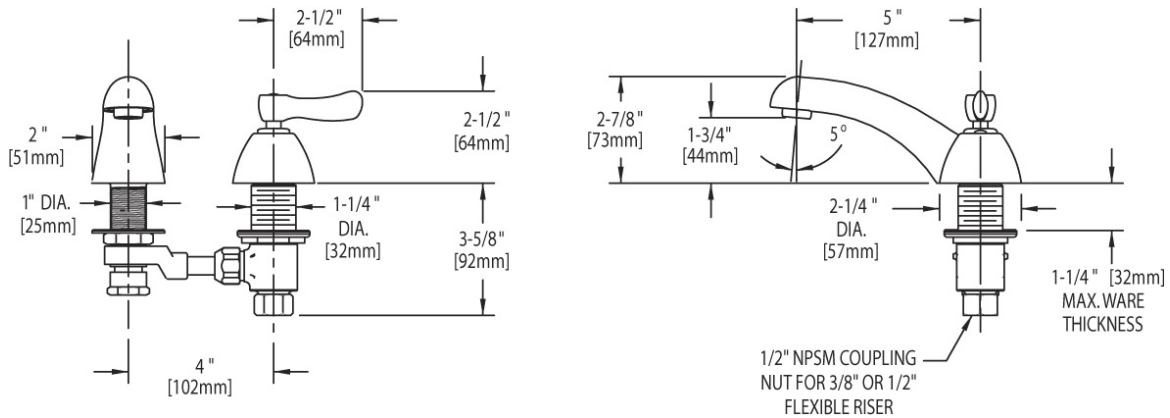

### Architect/Engineer Specification

Chicago Faucets No. 404-CWCP, Deck Mounted Fully Adjustable, 6" - 26" Concealed Cold Water Sink Faucet, Chrome Plated solid brass construction. 2.2 GPM (8.3 L/min) Pressure Compensating Softflo Aerator. 2-3/8" Metal Lever handle(s) with Eight Point Tapered Broach and Blue and Red Buttons. Quatum™ rebuildable compression cartridge, opens and closes 90°, closes with water pressure, features square tapered stem. This product meets ADA ANSI/ICC A117.1 requirements and is tested and certified to industry standards: ASME A112.18.1/CSA B125.1, and Certified to NSF/ANSI 61, Section 9 by CSA.