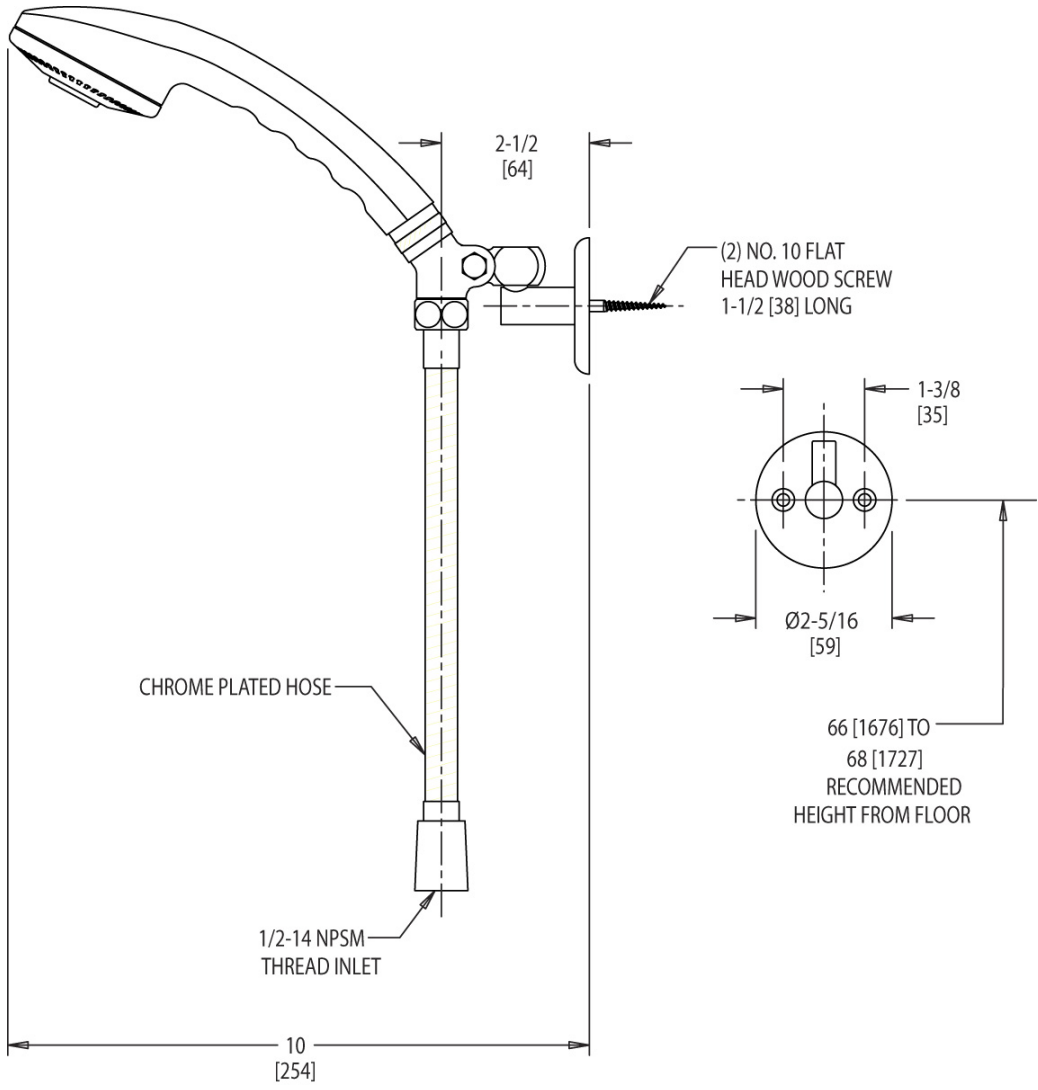

### Product Type

Shower Hand Spray Wall Mounted Hand Shower Fitting

### Features & Specifications

- 1/2" NPSM Female Thread Inlet
- Hand Spray Included
- 60" Chrome Plated Stainless Steel Hose

Job Name \_\_\_\_\_

Item Number \_\_\_\_\_

Section/Tag \_\_\_\_\_

Model Specified \_\_\_\_\_

**Architect/Engineer Specification**

Chicago Faucets No. 150-CP, Shower Hand Spray Wall Mounted Hand Shower Fitting, Chrome Plated solid brass construction. 1/2" NPSM Female Thread Inlet. Hand Spray Included. 60" Chrome Plated Stainless Steel Hose. .