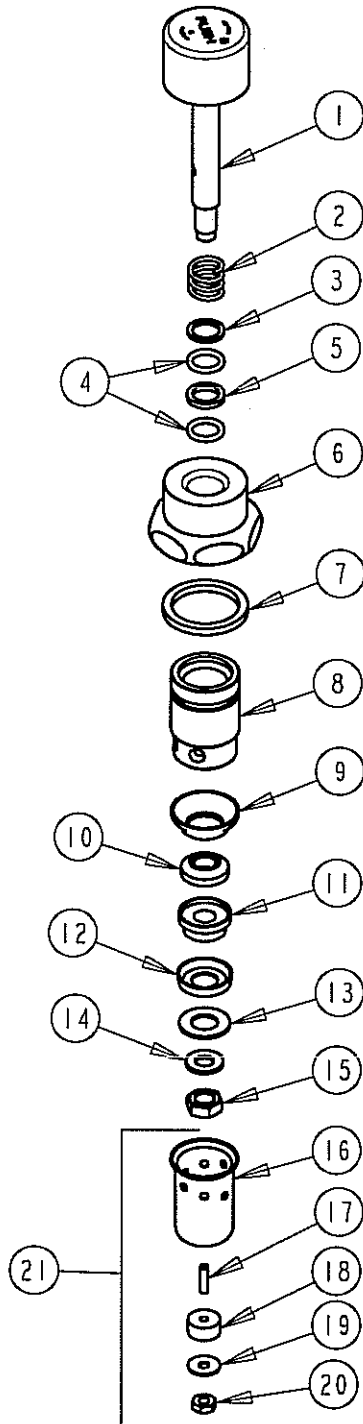

# PARTS LIST

BY: SID  
CHK'D: *DT*

FINISH: AS SPECIFIED  
DATE: 11-25-02

333-XSLOPSH

ITEM NO.	PART NO.	DESCRIPTION	ITEM NO.	PART NO.	DESCRIPTION
1	333-249K	BUTTON ASSEMBLY, PUSH	12	333-040A	RUBBER WASHER
2	395-018	SPRING	13	333-039	WASHER
3	319-012	BRASS WASHER	14	1-031	STEM WASHER
4	319-140	O-RING	15	333-097	STEM NUT
5	319-035	LEATHER WASHER	16	333-073	DASHPOT
6	319-003	CAP NUT	17	333-051	SCREW
7	1-043A	GASKET	18	333-027	WASHER
8	433-042	SLEEVE	19	333-028	WASHER
9	1-027	MONEL SEAT	20	333-052	NUT
10	244-006	RUBBER SEAT WASHER	21	333-073K	SLOW DASHPOT ASSEMBLY
11	333-026	RETAINER			