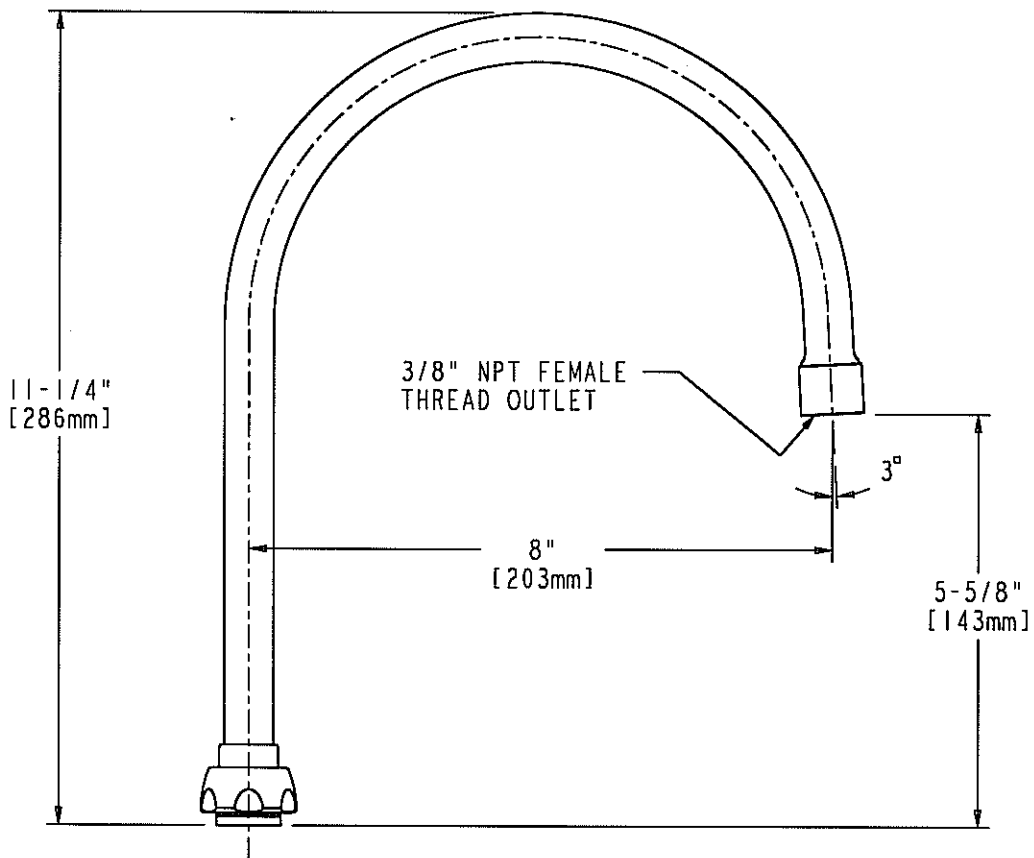

DIMENSIONS IN INCHES AND [MILLIMETERS].

TECHNICAL DATA

- RIGID/SWING GOOSENECK SPOUT
- POLISHED CHROME FINISH OR AS SPECIFIED

DATE: 07-30-97

BY: MGM

CHK'D: *PT*

APP'D:

REV: 07-30-97