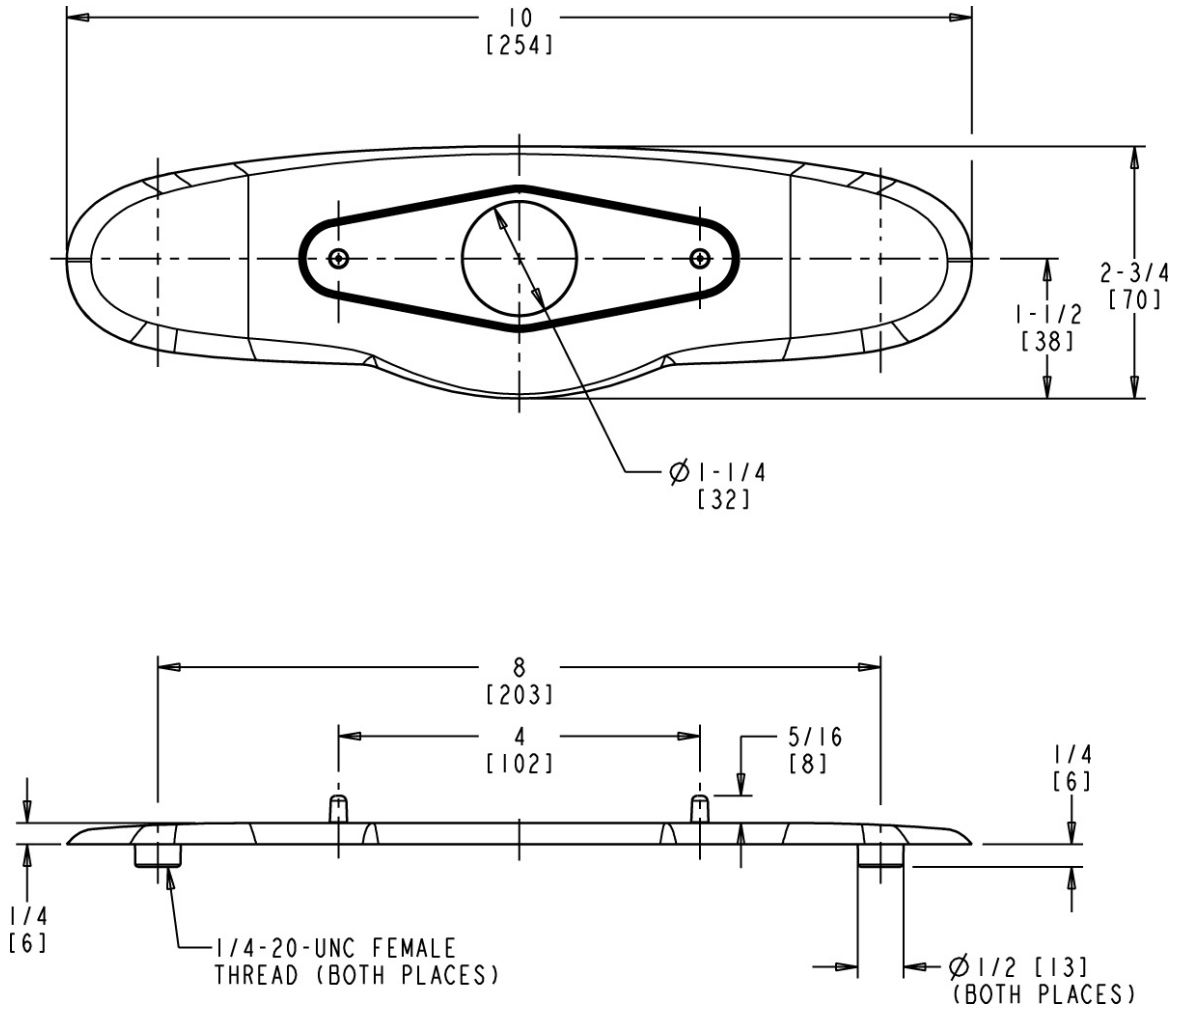

### Product Type

8" Cover Plate with Locating Pins, for Electronic Faucets 8"  
Cover Plate with Locating Pins, for Electronic Faucets

Contractor \_\_\_\_\_

Submitted as Shown       Submitted with Variations

Date \_\_\_\_\_

2100 South Clearwater Drive  
Des Plaines, IL  
P: 847/803-5000  
F: 847/803-5454  
Technical: 800/TEC-TRUE  
www.chicagofaucets.com

**Architect/Engineer Specification**

Chicago Faucets No. 242.164.21.1, 8" Cover Plate with Locating Pins, for Electronic Faucets 8" Cover Plate with Locating Pins, for Electronic Faucets. For E-Tronic 40. .