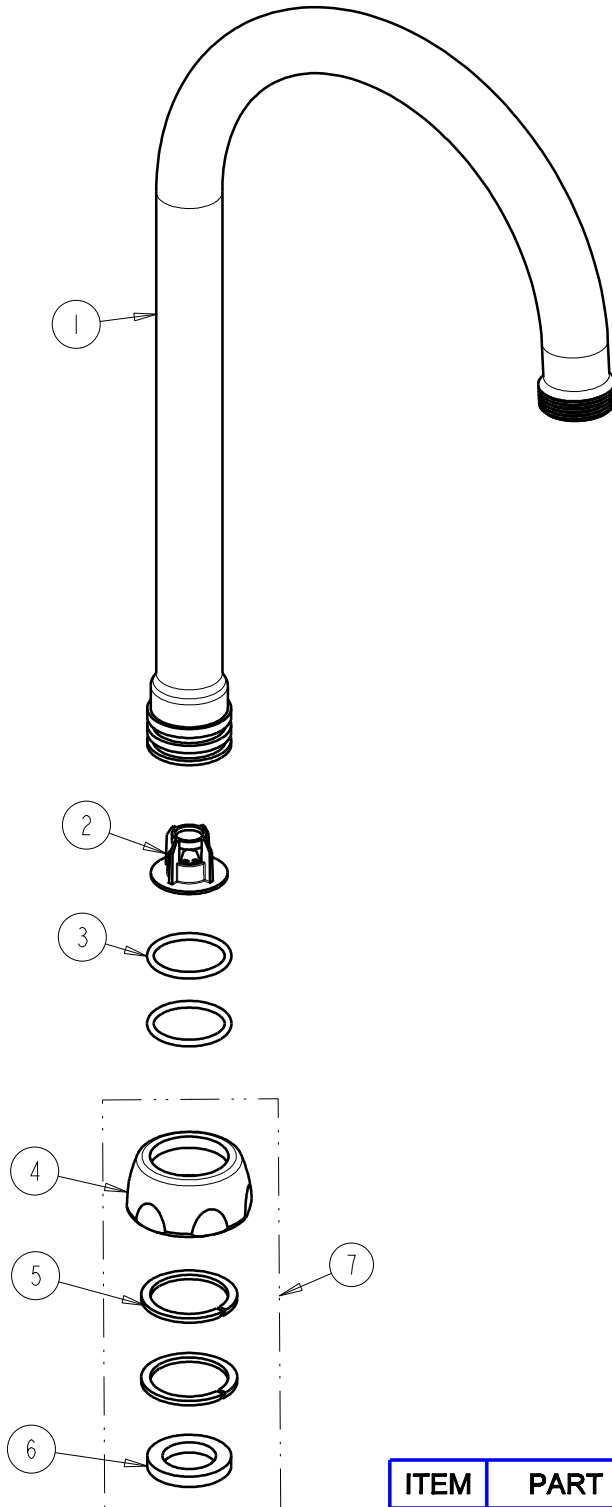

CHICAGO FAUCETS
a Geberit company

2100 South Clearwater Drive
Des Plaines, IL 60018
Phone: 847-803-5000
Fax: 847-803-5454
www.chicagofaucets.com

REPAIR PARTS

FITTING NO.
GN2AFCJKCP
SUBMITTED MODEL NO.

FOR TECHNICAL ASSISTANCE
1-800-TEC-TRUE (1-800-832-8783)

BY: JAR DATE: 02-15-10
CHK: *[Signature]* REV: 05-10-10

ITEM NO.

ITEM	PART NO.	DESCRIPTION
1	----	TUBE SPOUT
2	50-043JKNF	FLOW CONTROL 1.5 GPM
3	50-035JKNF	O RING 0.739 X .070
4	1100-208JKCP	NUT, SPOUT 1-1/16-18 UNEF
5	50-036JKNF	SPLIT WASHER
6	340-004JKNF	CELCON WASHER
7	226-TJKCP	KIT, BAG WASHERS AND NUT