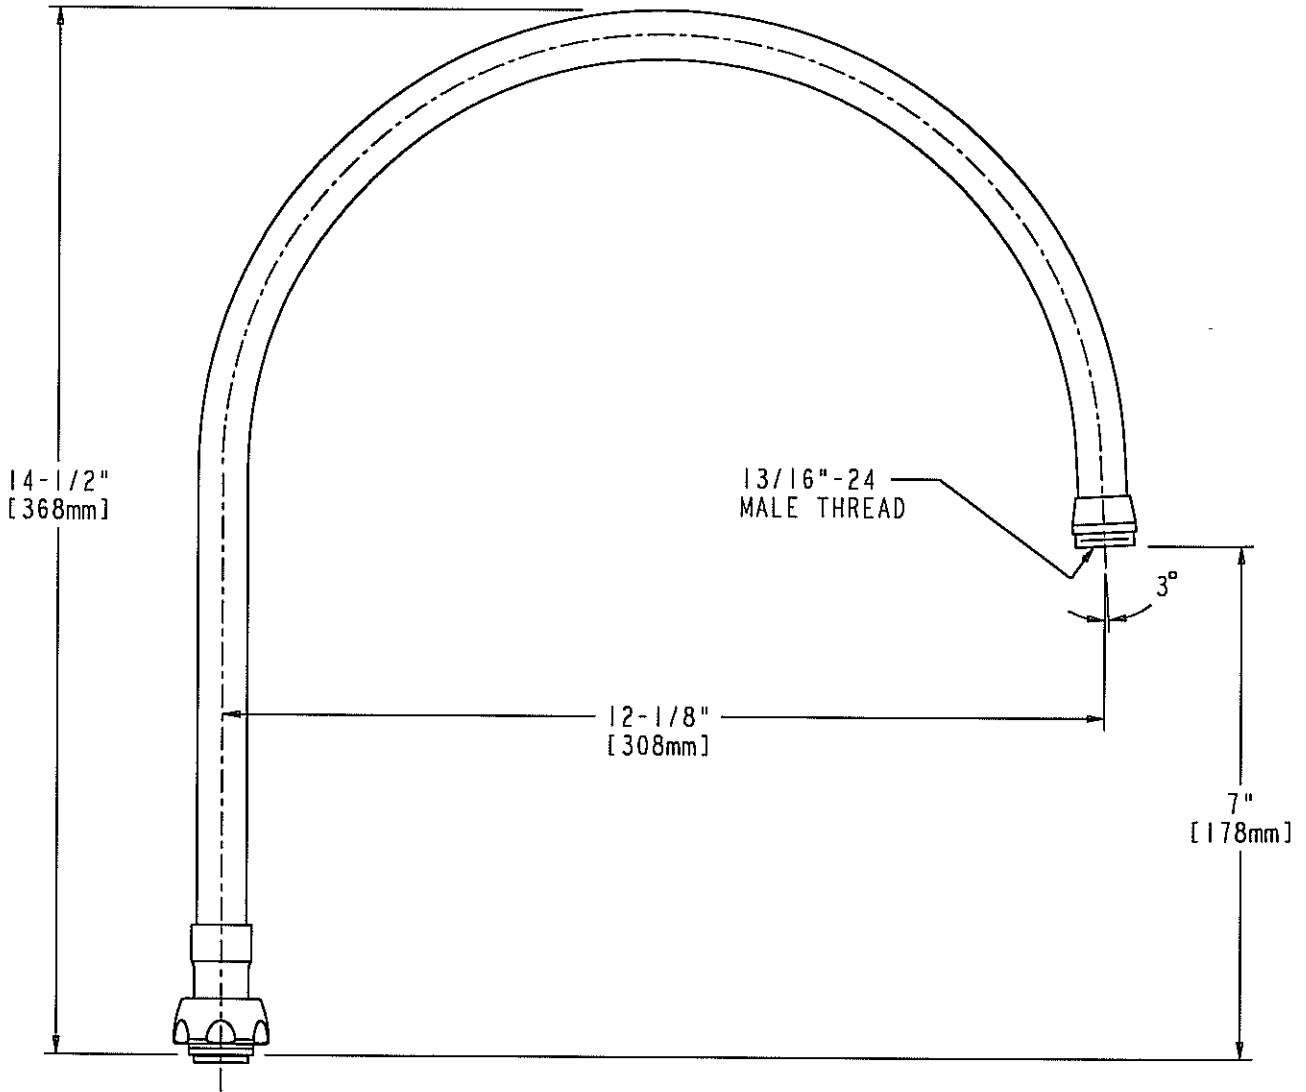

DIMENSIONS IN INCHES AND [MILLIMETERS].

TECHNICAL DATA

- SWING GOOSENECK SPOUT
- POLISHED CHROME FINISH OR AS SPECIFIED

DATE: 07-30-97

BY: MGM

CHK'D: *PT*

APP'D:

REV: 07-30-97