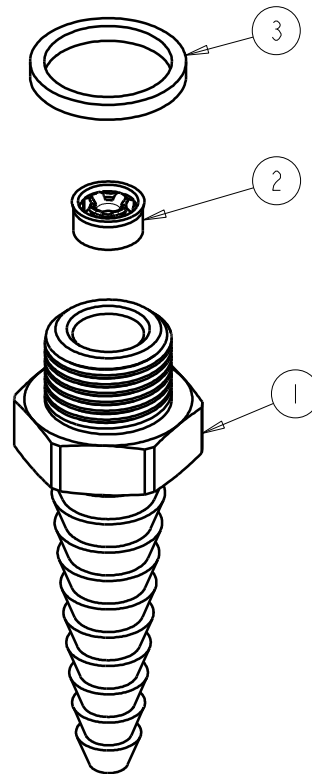

# REPAIR PARTS

BY: JAR    DATE: 04-09-07

CHK: *JAR*    REV: 03-17-10

FITTING NO.

**E7FCJKCP**

SUBMITTED MODEL NO.

ITEM NO.

**FOR TECHNICAL ASSISTANCE**  
**1-800-TEC-TRUE (1-800-832-8783)**

ITEM	PART NO.	DESCRIPTION
1	—	SERRATED HOSE NOZZLE
2	1020-004JKNF	FLOW CONTROL 0.74 GPM MAX
3	229-003JKNF	WASHER