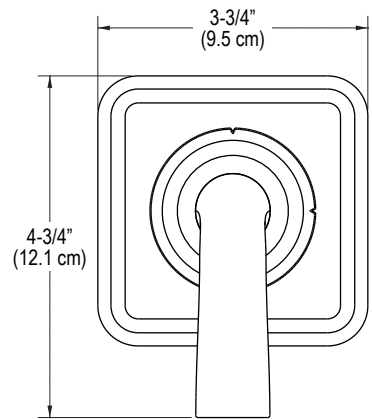

# P23223

P23223-RK

P23223-LV

SPECIFIED MODEL				
Model	Description	Finishes		
P23223-RK	Counterpoint Volume Control Valve Trim, Knob Handle	<input type="checkbox"/> CP Polished Chrome	<input type="checkbox"/> AD Nickel Silver	<input type="checkbox"/> AG Brushed Nickel
P23223-LV	Counterpoint Volume Control Valve Trim, Lever Handle	<input type="checkbox"/> CP Polished Chrome	<input type="checkbox"/> AD Nickel Silver	<input type="checkbox"/> AG Brushed Nickel
Required Rough-In				
P29524-00	Rough-in, 1/2" Volume Control	<input type="checkbox"/> NA		
P29526-00	Rough-in, 3/4" Volume Control	<input type="checkbox"/> NA		