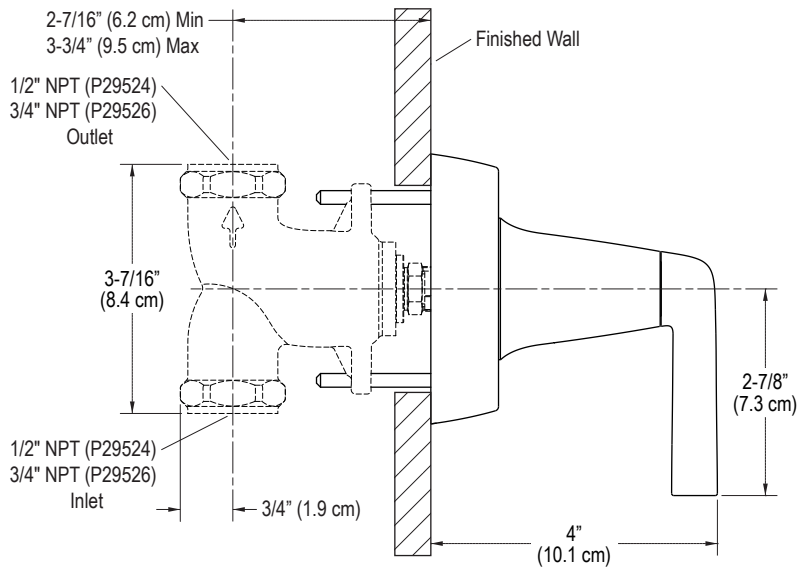

## FEATURES

- Solid Brass Construction for Durability and Reliability
- Volume Control Valve Allows the User to Customize Their Shower Experience
- Coordinates with the Counterpoint Collection

## CODES/STANDARDS APPLICABLE

- Specified model meets or exceeds the following:
- ASME A112.18.1/CSA B125.1
  - IAPMO/cUPC

# P23223

P23223-RK

P23223-LV

SPECIFIED MODEL				
Model	Description	Finishes		
P23223-RK	Counterpoint Volume Control Valve Trim, Knob Handle	<input type="checkbox"/> CP Polished Chrome	<input type="checkbox"/> AD Nickel Silver	<input type="checkbox"/> AG Brushed Nickel
P23223-LV	Counterpoint Volume Control Valve Trim, Lever Handle	<input type="checkbox"/> CP Polished Chrome	<input type="checkbox"/> AD Nickel Silver	<input type="checkbox"/> AG Brushed Nickel
Required Rough-In				
P29524-00	Rough-in, 1/2" Volume Control	<input type="checkbox"/> NA		
P29526-00	Rough-in, 3/4" Volume Control	<input type="checkbox"/> NA		