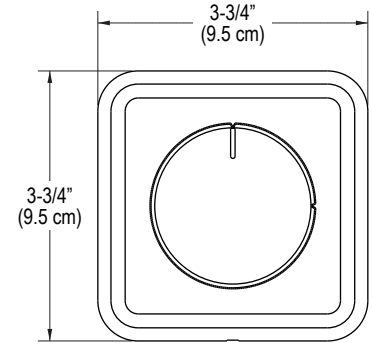

## FEATURES

- Solid Brass Construction for Durability and Reliability
- Volume Control Valve Allows the User to Customize Their Shower Experience
- Coordinates with the Counterpoint Collection

# P23223

P23223-RK

P23223-LV

SPECIFIED MODEL				
Model	Description	Finishes		
P23223-RK	Counterpoint Volume Control Valve Trim, Knob Handle	<input type="checkbox"/> CP Polished Chrome	<input type="checkbox"/> AD Nickel Silver	<input type="checkbox"/> AG Brushed Nickel
P23223-LV	Counterpoint Volume Control Valve Trim, Lever Handle	<input type="checkbox"/> CP Polished Chrome	<input type="checkbox"/> AD Nickel Silver	<input type="checkbox"/> AG Brushed Nickel
Required Rough-In				
P29524-00	Rough-in, 1/2" Volume Control	<input type="checkbox"/> NA		
P29526-00	Rough-in, 3/4" Volume Control	<input type="checkbox"/> NA		