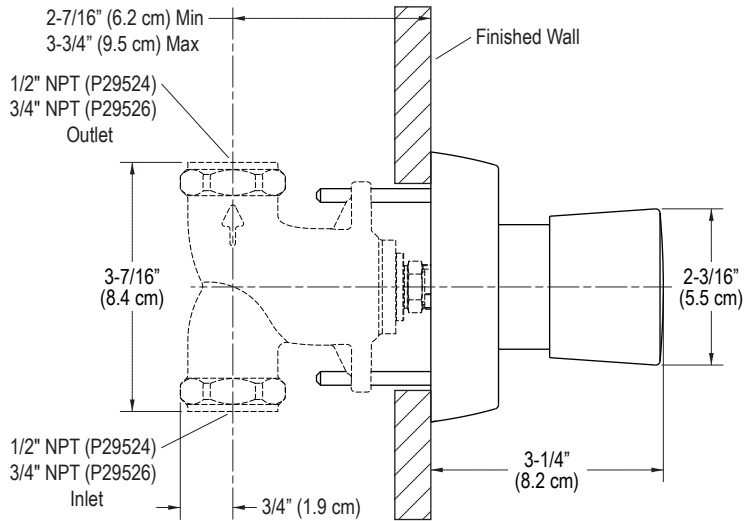

## FEATURES

- Solid Brass Construction for Durability and Reliability
- Volume Control Valve Allows the User to Customize Their Shower Experience
- Coordinates with the Counterpoint Collection

## CODES/STANDARDS APPLICABLE

- Specified model meets or exceeds the following:
- ASME A112.18.1/CSA B125.1
  - IAPMO/cUPC

# P23223

P23223-RK

P23223-LV

SPECIFIED MODEL				
Model	Description	Finishes		
P23223-RK	Counterpoint Volume Control Valve Trim, Knob Handle	<input type="checkbox"/> CP Polished Chrome	<input type="checkbox"/> AD Nickel Silver	<input type="checkbox"/> AG Brushed Nickel
P23223-LV	Counterpoint Volume Control Valve Trim, Lever Handle	<input type="checkbox"/> CP Polished Chrome	<input type="checkbox"/> AD Nickel Silver	<input type="checkbox"/> AG Brushed Nickel
Required Rough-In				
P29524-00	Rough-in, 1/2" Volume Control	<input type="checkbox"/> NA		
P29526-00	Rough-in, 3/4" Volume Control	<input type="checkbox"/> NA		