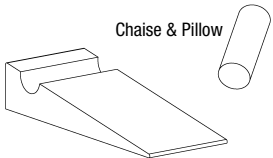

# PRICELIST

AGATI's Altra Forma Collection is available in three convenient sets ranging in size from nine to nineteen pieces.

Questions about ordering, please call 1.866.418.8710.

Wedge Roll

Triangle

Toad Stools

Half Rounds

Chaise & Pillow

Saddle & Scoop

Doughnut & Post

ALT1000 Set A - 9 pieces

ALT2000 Set B - 13 pieces

ALT3000 Set C - 19 pieces

DESCRIPTION	ITEM NO.	SIZE	LIST PRICE
<b>Set A - 9 Pieces</b>	<b>ALT1000</b>	see individual dimensions below	\$6987
1 - 12" Toad Stool	1 - 14" Toad Stool		
1 - 16" Toad Stool	1 - 12" Half Round		
1 - 14" Half Round	1 - 16" Half Round		
1 - Saddle & Scoop	1 - Chaise & Pillow		
1 - Wedge Roll			
<b>Set B - 13 Pieces</b>	<b>ALT2000</b>	see individual dimensions below	\$10,222
1 - 12" Toad Stool	2 - 14" Toad Stool		
1 - 16" Toad Stool	1 - 12" Half Round		
2 - 14" Half Round	1 - 16" Half Round		
1 - Saddle & Scoop	1 - Chaise & Pillow		
2 - Wedge Roll	1 - Triangle		
<b>Set C - 19 Pieces</b>	<b>ALT3000</b>	see individual dimensions below	\$14,277
2 - 12" Toad Stool	2 - 14" Toad Stool		
2 - 16" Toad Stool	2 - 12" Half Round		
2 - 14" Half Round	2 - 16" Half Round		
1 - Saddle & Scoop	1 - Chaise & Pillow		
2 - Wedge Roll	2 - Triangle		
1 - Doughnut & Post			
Wedge Roll	ALT5500	16w 32d 32h	\$877
Triangle	ALT5400	16w 38d 38h	\$901
Toad Stool - 12"	ALT5112	16dia 12h	\$279
Toad Stool - 14"	ALT5114	16dia 14h	\$299
Toad Stool - 16"	ALT5116	16dia 16h	\$316
Half Round - 12"	ALT5212	16w 16d 12h	\$454
Half Round - 14"	ALT5214	16w 16d 14h	\$472
Half Round - 16"	ALT5216	16w 16d 16h	\$506
Chaise	ALT5300	60w 24d 12h	\$1568
Pillow	ALT5301	24w 8dia	\$267
Saddle	ALT5600	48w 24d 16h	\$1456
Scoop	ALT5601	48w 16d 16h	\$926
Doughnut	ALT5700	48dia 16h	\$1839
Post	ALT5701	16dia 26h	\$563