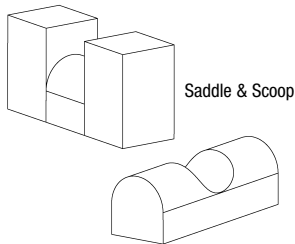

# PRICELIST

AGATI's Altra Forma Collection is available in three convenient sets ranging in size from nine to nineteen pieces.

Questions about ordering, please call 1.866.418.8710.

Wedge Roll

Triangle

Toad Stools

Half Rounds

Chaise & Pillow

Saddle & Scoop

Doughnut & Post

ALT1000 Set A - 9 pieces

ALT2000 Set B - 13 pieces

ALT3000 Set C - 19 pieces

DESCRIPTION	ITEM NO.	SIZE	LIST PRICE
<b>Set A - 9 Pieces</b>	<b>ALT1000</b>	see individual dimensions below	\$6987
1 - 12" Toad Stool	1 - 14" Toad Stool		
1 - 16" Toad Stool	1 - 12" Half Round		
1 - 14" Half Round	1 - 16" Half Round		
1 - Saddle & Scoop	1 - Chaise & Pillow		
1 - Wedge Roll			
<b>Set B - 13 Pieces</b>	<b>ALT2000</b>	see individual dimensions below	\$10,222
1 - 12" Toad Stool	2 - 14" Toad Stool		
1 - 16" Toad Stool	1 - 12" Half Round		
2 - 14" Half Round	1 - 16" Half Round		
1 - Saddle & Scoop	1 - Chaise & Pillow		
2 - Wedge Roll	1 - Triangle		
<b>Set C - 19 Pieces</b>	<b>ALT3000</b>	see individual dimensions below	\$14,277
2 - 12" Toad Stool	2 - 14" Toad Stool		
2 - 16" Toad Stool	2 - 12" Half Round		
2 - 14" Half Round	2 - 16" Half Round		
1 - Saddle & Scoop	1 - Chaise & Pillow		
2 - Wedge Roll	2 - Triangle		
1 - Doughnut & Post			
Wedge Roll	ALT5500	16w 32d 32h	\$877
Triangle	ALT5400	16w 38d 38h	\$901
Toad Stool - 12"	ALT5112	16dia 12h	\$279
Toad Stool - 14"	ALT5114	16dia 14h	\$299
Toad Stool - 16"	ALT5116	16dia 16h	\$316
Half Round - 12"	ALT5212	16w 16d 12h	\$454
Half Round - 14"	ALT5214	16w 16d 14h	\$472
Half Round - 16"	ALT5216	16w 16d 16h	\$506
Chaise	ALT5300	60w 24d 12h	\$1568
Pillow	ALT5301	24w 8dia	\$267
Saddle	ALT5600	48w 24d 16h	\$1456
Scoop	ALT5601	48w 16d 16h	\$926
Doughnut	ALT5700	48dia 16h	\$1839
Post	ALT5701	16dia 26h	\$563