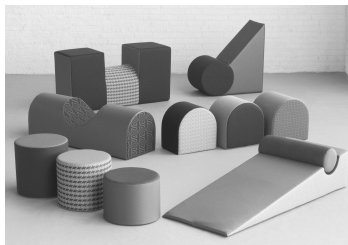

Half Rounds

Chaise & Pillow

Saddle & Scoop

Doughnut & Post

ALT1000 Set A - 9 pieces

ALT2000 Set B - 13 pieces

ALT3000 Set C - 19 pieces

DESCRIPTION	ITEM NO.	SIZE	LIST PRICE
<b>Set A - 9 Pieces</b>	<b>ALT1000</b>	see individual dimensions below	\$6987
1 - 12" Toad Stool	1 - 14" Toad Stool		
1 - 16" Toad Stool	1 - 12" Half Round		
1 - 14" Half Round	1 - 16" Half Round		
1 - Saddle & Scoop	1 - Chaise & Pillow		
1 - Wedge Roll			
<b>Set B - 13 Pieces</b>	<b>ALT2000</b>	see individual dimensions below	\$10,222
1 - 12" Toad Stool	2 - 14" Toad Stool		
1 - 16" Toad Stool	1 - 12" Half Round		
2 - 14" Half Round	1 - 16" Half Round		
1 - Saddle & Scoop	1 - Chaise & Pillow		
2 - Wedge Roll	1 - Triangle		
<b>Set C - 19 Pieces</b>	<b>ALT3000</b>	see individual dimensions below	\$14,277
2 - 12" Toad Stool	2 - 14" Toad Stool		
2 - 16" Toad Stool	2 - 12" Half Round		
2 - 14" Half Round	2 - 16" Half Round		
1 - Saddle & Scoop	1 - Chaise & Pillow		
2 - Wedge Roll	2 - Triangle		
1 - Doughnut & Post			
Wedge Roll	ALT5500	16w 32d 32h	\$877
Triangle	ALT5400	16w 38d 38h	\$901
Toad Stool - 12"	ALT5112	16dia 12h	\$279
Toad Stool - 14"	ALT5114	16dia 14h	\$299
Toad Stool - 16"	ALT5116	16dia 16h	\$316
Half Round - 12"	ALT5212	16w 16d 12h	\$454
Half Round - 14"	ALT5214	16w 16d 14h	\$472
Half Round - 16"	ALT5216	16w 16d 16h	\$506
Chaise	ALT5300	60w 24d 12h	\$1568
Pillow	ALT5301	24w 8dia	\$267
Saddle	ALT5600	48w 24d 16h	\$1456
Scoop	ALT5601	48w 16d 16h	\$926
Doughnut	ALT5700	48dia 16h	\$1839
Post	ALT5701	16dia 26h	\$563