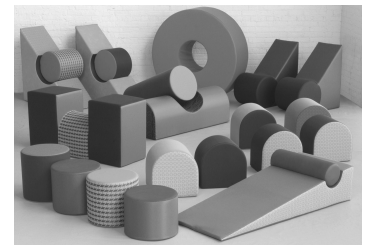

Half Rounds

Chaise & Pillow

Saddle & Scoop

Doughnut & Post

ALT1000 Set A - 9 pieces

ALT2000 Set B - 13 pieces

ALT3000 Set C - 19 pieces

DESCRIPTION	ITEM NO.	SIZE	LIST PRICE
<b>Set A - 9 Pieces</b>	<b>ALT1000</b>	see individual dimensions below	\$6987
1 - 12" Toad Stool	1 - 14" Toad Stool		
1 - 16" Toad Stool	1 - 12" Half Round		
1 - 14" Half Round	1 - 16" Half Round		
1 - Saddle & Scoop	1 - Chaise & Pillow		
1 - Wedge Roll			
<b>Set B - 13 Pieces</b>	<b>ALT2000</b>	see individual dimensions below	\$10,222
1 - 12" Toad Stool	2 - 14" Toad Stool		
1 - 16" Toad Stool	1 - 12" Half Round		
2 - 14" Half Round	1 - 16" Half Round		
1 - Saddle & Scoop	1 - Chaise & Pillow		
2 - Wedge Roll	1 - Triangle		
<b>Set C - 19 Pieces</b>	<b>ALT3000</b>	see individual dimensions below	\$14,277
2 - 12" Toad Stool	2 - 14" Toad Stool		
2 - 16" Toad Stool	2 - 12" Half Round		
2 - 14" Half Round	2 - 16" Half Round		
1 - Saddle & Scoop	1 - Chaise & Pillow		
2 - Wedge Roll	2 - Triangle		
1 - Doughnut & Post			
Wedge Roll	ALT5500	16w 32d 32h	\$877
Triangle	ALT5400	16w 38d 38h	\$901
Toad Stool - 12"	ALT5112	16dia 12h	\$279
Toad Stool - 14"	ALT5114	16dia 14h	\$299
Toad Stool - 16"	ALT5116	16dia 16h	\$316
Half Round - 12"	ALT5212	16w 16d 12h	\$454
Half Round - 14"	ALT5214	16w 16d 14h	\$472
Half Round - 16"	ALT5216	16w 16d 16h	\$506
Chaise	ALT5300	60w 24d 12h	\$1568
Pillow	ALT5301	24w 8dia	\$267
Saddle	ALT5600	48w 24d 16h	\$1456
Scoop	ALT5601	48w 16d 16h	\$926
Doughnut	ALT5700	48dia 16h	\$1839
Post	ALT5701	16dia 26h	\$563