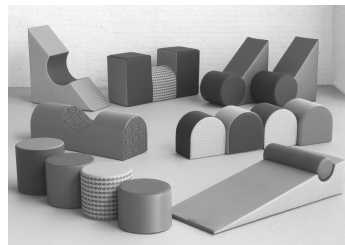

Half Rounds

Chaise & Pillow

Saddle & Scoop

Doughnut & Post

ALT1000 Set A - 9 pieces

ALT2000 Set B - 13 pieces

ALT3000 Set C - 19 pieces

DESCRIPTION	ITEM NO.	SIZE	LIST PRICE
<b>Set A - 9 Pieces</b>	<b>ALT1000</b>	see individual dimensions below	\$6987
1 - 12" Toad Stool	1 - 14" Toad Stool		
1 - 16" Toad Stool	1 - 12" Half Round		
1 - 14" Half Round	1 - 16" Half Round		
1 - Saddle & Scoop	1 - Chaise & Pillow		
1 - Wedge Roll			
<b>Set B - 13 Pieces</b>	<b>ALT2000</b>	see individual dimensions below	\$10,222
1 - 12" Toad Stool	2 - 14" Toad Stool		
1 - 16" Toad Stool	1 - 12" Half Round		
2 - 14" Half Round	1 - 16" Half Round		
1 - Saddle & Scoop	1 - Chaise & Pillow		
2 - Wedge Roll	1 - Triangle		
<b>Set C - 19 Pieces</b>	<b>ALT3000</b>	see individual dimensions below	\$14,277
2 - 12" Toad Stool	2 - 14" Toad Stool		
2 - 16" Toad Stool	2 - 12" Half Round		
2 - 14" Half Round	2 - 16" Half Round		
1 - Saddle & Scoop	1 - Chaise & Pillow		
2 - Wedge Roll	2 - Triangle		
1 - Doughnut & Post			
Wedge Roll	ALT5500	16w 32d 32h	\$877
Triangle	ALT5400	16w 38d 38h	\$901
Toad Stool - 12"	ALT5112	16dia 12h	\$279
Toad Stool - 14"	ALT5114	16dia 14h	\$299
Toad Stool - 16"	ALT5116	16dia 16h	\$316
Half Round - 12"	ALT5212	16w 16d 12h	\$454
Half Round - 14"	ALT5214	16w 16d 14h	\$472
Half Round - 16"	ALT5216	16w 16d 16h	\$506
Chaise	ALT5300	60w 24d 12h	\$1568
Pillow	ALT5301	24w 8dia	\$267
Saddle	ALT5600	48w 24d 16h	\$1456
Scoop	ALT5601	48w 16d 16h	\$926
Doughnut	ALT5700	48dia 16h	\$1839
Post	ALT5701	16dia 26h	\$563