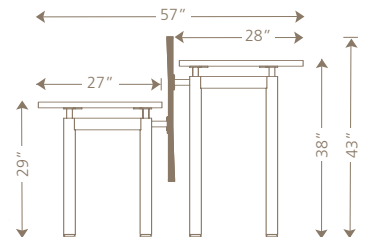

Celebrated for its design.  
Chosen for its quality.

**Desks:** Panel height: 29"  
Floor clearance: 12"

**Workstation:** Panel height: 31"  
Floor clearance: 12"  
*Dimensions are nominal.*