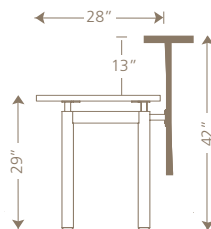

Celebrated for its design.  
Chosen for its quality.

**Desks:** Panel height: 29"  
Floor clearance: 12"

**Workstation:** Panel height: 31"  
Floor clearance: 12"  
*Dimensions are nominal.*