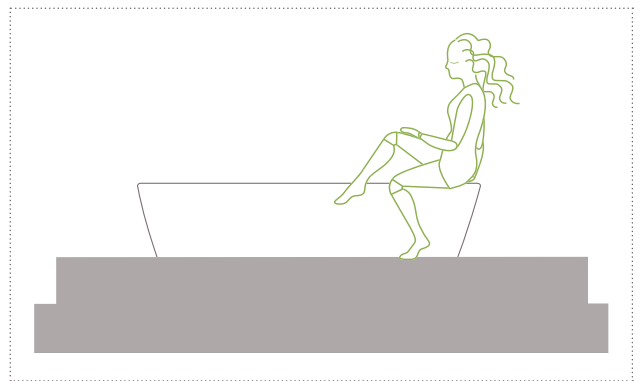

^
The bathtub is an integral part of your décor. Molded into the stage, it invites you to indulge in a soothing ritual in perfect harmony with the ambiance of the room.

© Balneo Sanos 7240

© Origami 7242 Design Serie

AND REVITALIZES YOUR DAILY RITUALS

With this new installation option, you set the scene for revitalizing relaxation rituals inspired by your needs and feelings.

Your Insuperience Bathroom® becomes a symbolic haven where the bath is front and center, an invitation to take time for yourself and leave your cares behind.