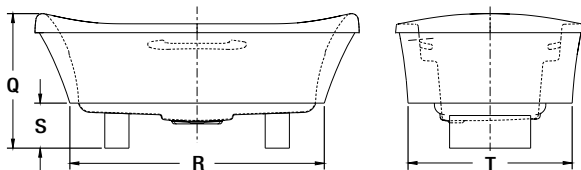

Theatre Stage™ installation

Q	Height from bottom of tub to top deck	29 7/8"
R	Base length	56 1/2"
S	Stage height	10"
T	Base width	36 1/2"

AMMA OVAL 7242 FREESTANDING TECHNICAL SPECIFICATIONS

Jets	58	Hot water supply required	Should be 70% of water capacity of tub or greater.
US gallons	65		
Imp. gallons	54		
Approx. shipping weight	290 lbs	Turbine access	Remove decorative skirt to access the turbine. Must be at least 19" x 22" to access the turbine. Must be connected to a 20 A, 120 V, 60 Hz, protected by a ground-fault circuit interrupter (GFCI) on a dedicated line. Air vent necessary, 2" X 4" minimum.
Turbine power	755 W		
Air heater	1000 W		
Our products must be installed by certified professionals only and according to our Owner's Manual as well as federal, provincial/state and local building codes and regulations (www.bainultra.com/documentations).			

1 800 463.2187 | From 8 a.m. to 8 p.m. Monday to Thursday (EST) . From 8 a.m. to 5 p.m. on Friday (EST)

The specifications shown indicate the outer edge dimension and the inside bathing capacity dimension measured at air jets' height. The manufacturer accepts a 1/4" [0.64 cm] variance. There are variations on each product and specifications are subject to change as we improve upon our product as required. The dimensions needed for site preparation and structure building will differ. BainUltra® assumes no responsibility for preparatory work done prior to the product being on site.