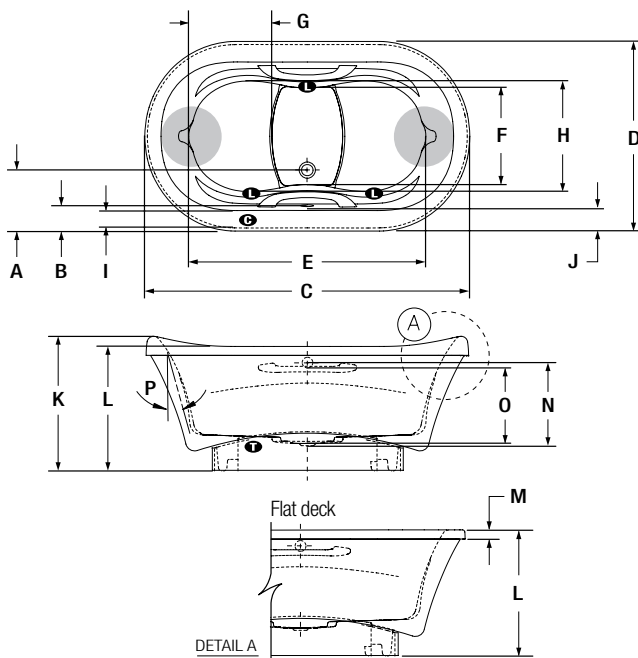

\*Some restrictions apply | [www.bainultra.com/warranty](http://www.bainultra.com/warranty)

A BRAND NEW INSTALLATION OPTION  
**THEATRE STAGE**

The actual bathtub is set 10 inches deeper than its outer shell, creating the illusion of a tub molded into its surroundings. Seamlessly integrated into its surroundings, this tub sets the scene for a welcoming, relaxing ritual in perfect harmony with the ambiance of the room.

# AMMA OVAL 7242 (FREESTANDING) 72 x 42 x 28

## ACCESSORIES - OPTIONAL

<b>Clear acrylic grab bars</b>	With Chrome, Brass or Brushed nickel inserts	\$
--------------------------------	--	----

<b>Control</b>	MiaMulti	\$
<b>Cutting template</b>	# 90000036 (drop-in, freestanding) # 90000059 (theatre stage)	
<b>Others</b>	<ul style="list-style-type: none"> <li>- There is a height difference for the flat deck (see drawing Detail A).</li> <li>- Turbine located under bath and accessible by a removable base cover.</li> <li>- Faucets might be installed on deck of bath. Overflow preinstalled for easier in-home fitting.</li> <li>- Specify flat or raised deck.</li> </ul>	

### Freestanding installation

LETTER	DESCRIPTION	MEASURE
A	Outside edge to center drain	13 1/2"
B	Outside edge to overflow	5 3/8"
C	Total length	72"
D	Total width	42"
E	Bathing well length	52 1/4"
F	Bathing well width at foot area	21 3/8"
G	Raised seat length	18 5/8"
H	Raised seat width	24"
I	Flat surface width	3 7/8"
J	Deck width	5 1/4"
K	Total height to headrest	29 7/8"
L	Height from bottom of tub to top deck	27 5/8"
M	Height from bottom of lip to top deck	2"
N	Height from drain to center of overflow	18 1/8"
O	Maximum water level	16 3/8"
P	Slope of backrest	18°