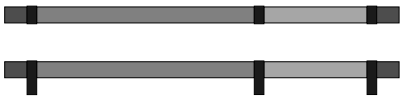

# Loop

	Center-to-Center Dimension	Total Length	Wrapped Leather	Woven Leather	Stainless Steel	
			Grip Options			
 <p><b>Door Pull</b> 1 1/4" diameter grip with solid aluminum standoff detail and end cap</p>	<b>6010-12</b>	12"	16 1/2"	520	540	550
	<b>6011-18</b>	18"	22 1/2"	590	610	620
	<b>6012-24</b>	24"	28 1/2"	640	700	710
	<b>6013-30 *</b>	30"	34 1/2"	740	770	780
	<b>6014-36 *</b>	36"	40 1/2"	810	820	830

1. Please specify end cap finish, loop standoff finish and grip option. See page 6 for options.
2. For special sizes, finishes, and options, please contact EKITTA.
- \*3. 30" and 36" are available with various grip options and additional standoffs. Contact EKITTA for quote.
4. Above pricing for single units, not pairs.