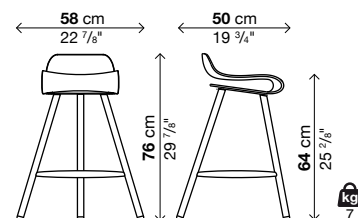

Body finish:

White PBT (colour reference "white polypropylene PP01")

Black PBT (colour reference "black polypropylene PP03")

Green PBT (colour reference "fluo green polypropylene PP06")

Red coral PBT (colour reference "red coral polypropylene PP07")

Code	Base finish	Vol.
05BCN08	beech wood colour to match the seat	0.25

1 stool in each package