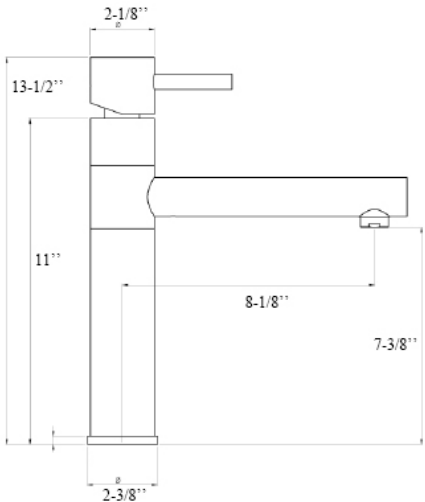

- Common Beech
- Walnut
- Cherry
- Wenge