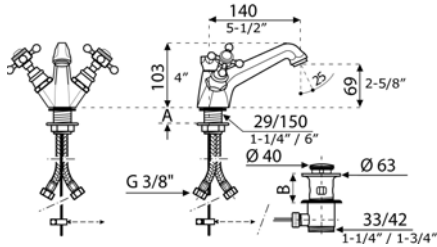

ART DECO CROSS HANDLE - BASIN

SINGLE-HOLE LAVATORY FAUCET
REF# 003_33100

- A = Maxi 31
- B = Mini 37
- Maxi 45

3-HOLE LAVATORY FAUCET
REF # 003_33300

3-HOLE LAVATORY FAUCET WITH HIGH SPOUT
REF # 003_331BH