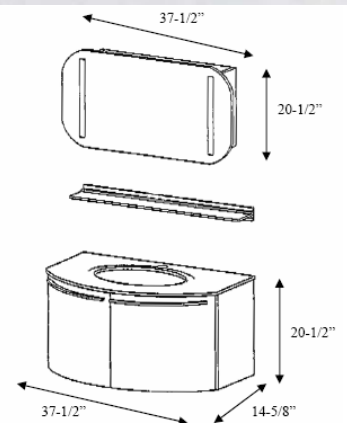

UNDERMOUNT SINK W/.GLASS TOP AVAILABLE IN 19 COLORS – REFER TO BOX OF SAMPLES

ALL CABINETS & MIRRORS AVAILABLE @ 27-1/2", 37-1/2", 41-1/2" AND 48" WIDE  
VANITY SET AND MIRROR CAN BE ORDERED SEPARATE OR TOGETHER – REFER TO PRICE LIST  
POP-UP WASTE AND OVERFLOW TRIM IN POL. CHROME INCLUDED  
TECHNICAL SHEET AVAILABLE FOR DOWNLOAD AT [www.pscbath.com](http://www.pscbath.com)