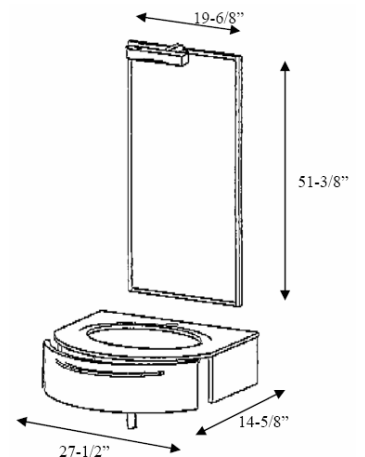

UNDERMOUNT SINK W/.GLASS TOP AVAILABLE IN 19 COLORS – REFER TO BOX OF SAMPLES

ALL CABINETS & MIRRORS AVAILABLE @ 27-1/2", 37-1/2", 41-1/2" AND 48" WIDE  
VANITY SET AND MIRROR CAN BE ORDERED SEPARATE OR TOGETHER – REFER TO PRICE LIST  
POP-UP WASTE AND OVERFLOW TRIM IN POL. CHROME INCLUDED  
TECHNICAL SHEET AVAILABLE FOR DOWNLOAD AT [www.pscbath.com](http://www.pscbath.com)