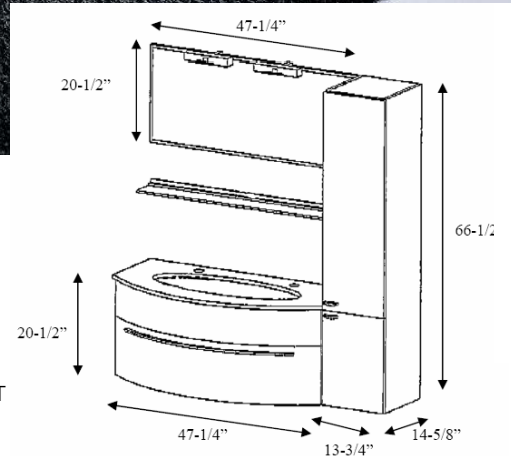

UNDERMOUNT SINK W/.GLASS TOP AVAILABLE IN 19 COLORS – REFER TO BOX OF SAMPLES

ALL CABINETS & MIRRORS AVAILABLE @ 27-1/2", 37-1/2", 41-1/2" AND 48" WIDE  
VANITY SET AND MIRROR CAN BE ORDERED SEPARATE OR TOGETHER – REFER TO PRICE LIST  
POP-UP WASTE AND OVERFLOW TRIM IN POL. CHROME INCLUDED  
TECHNICAL SHEET AVAILABLE FOR DOWNLOAD AT [www.pscbath.com](http://www.pscbath.com)