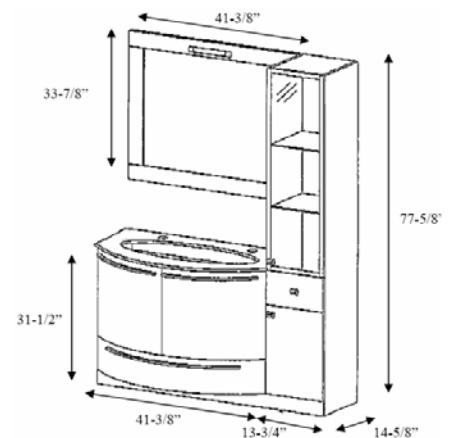

UNDERMOUNT SINK W/.GLASS TOP AVAILABLE IN 19 COLORS – REFER TO BOX OF SAMPLES

ALL CABINETS & MIRRORS AVAILABLE @ 27-1/2", 37-1/2", 41-1/2" AND 48" WIDE  
VANITY SET AND MIRROR CAN BE ORDERED SEPARATE OR TOGETHER – REFER TO PRICE LIST  
POP-UP WASTE AND OVERFLOW TRIM IN POL. CHROME INCLUDED  
TECHNICAL SHEET AVAILABLE FOR DOWNLOAD AT [www.pscbath.com](http://www.pscbath.com)