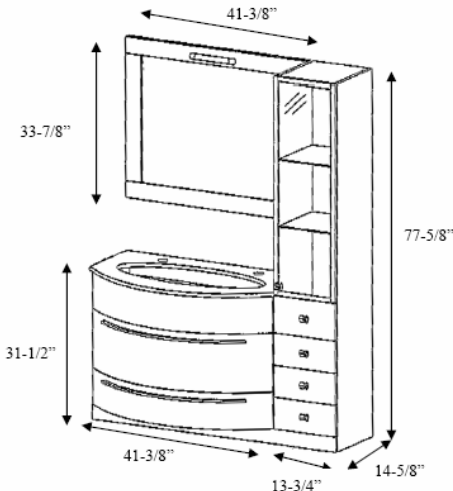

UNDERMOUNT SINK W/.GLASS TOP AVAILABLE IN 19 COLORS – REFER TO BOX OF SAMPLES

ALL CABINETS & MIRRORS AVAILABLE @ 27-1/2", 37-1/2", 41-1/2" AND 48" WIDE  
VANITY SET AND MIRROR CAN BE ORDERED SEPARATE OR TOGETHER – REFER TO PRICE LIST  
POP-UP WASTE AND OVERFLOW TRIM IN POL. CHROME INCLUDED  
TECHNICAL SHEET AVAILABLE FOR DOWNLOAD AT [www.pscbath.com](http://www.pscbath.com)