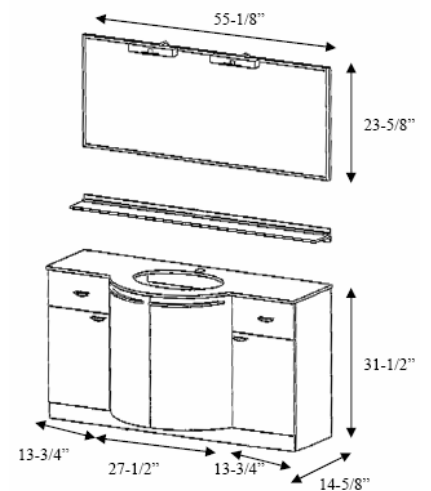

UNDERMOUNT SINK W/.GLASS TOP AVAILABLE IN 19 COLORS – REFER TO BOX OF SAMPLES

ALL CABINETS & MIRRORS AVAILABLE @ 27-1/2", 37-1/2", 41-1/2" AND 48" WIDE  
VANITY SET AND MIRROR CAN BE ORDERED SEPARATE OR TOGETHER – REFER TO PRICE LIST  
POP-UP WASTE AND OVERFLOW TRIM IN POL. CHROME INCLUDED  
TECHNICAL SHEET AVAILABLE FOR DOWNLOAD AT [www.pscbath.com](http://www.pscbath.com)