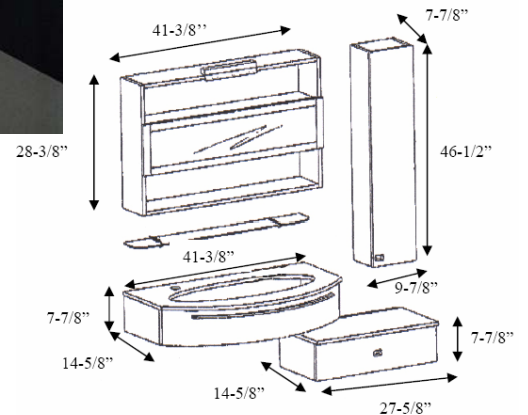

UNDERMOUNT SINK W/.GLASS TOP AVAILABLE IN 19 COLORS – REFER TO BOX OF SAMPLES

ALL CABINETS & MIRRORS AVAILABLE @ 27-1/2", 37-1/2", 41-1/2" AND 48" WIDE  
VANITY SET AND MIRROR CAN BE ORDERED SEPARATE OR TOGETHER – REFER TO PRICE LIST  
POP-UP WASTE AND OVERFLOW TRIM IN POL. CHROME INCLUDED  
TECHNICAL SHEET AVAILABLE FOR DOWNLOAD AT [www.pscbath.com](http://www.pscbath.com)