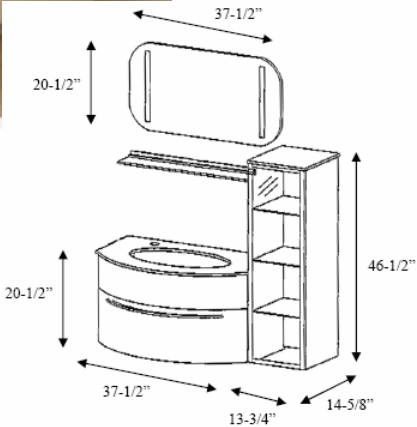

YEN 200 SERIE / MODEL# AB 212
CABINETRY SHOWN IN NATURAL OAK COLOR# C52
GLASS VANITY TOP COLOR# TV86 WITH UNDERMOUNT SINK

YEN 200 SERIE
CABINETRY WITH CHOICE OF:
• NATURAL WOOD FINISH @ OAK, CHERRY, WENGE – REFER TO COLOR CHART
• MATT COLOR PAINT GRADE FINISH – REFER TO COLOR CHART
UNDERMOUNT SINK W/.GLASS TOP AVAILABLE IN 19 COLORS – REFER TO BOX OF SAMPLES

ALL CABINETS & MIRRORS AVAILABLE @ 27-1/2", 37-1/2", 41-1/2" AND 48" WIDE
VANITY SET AND MIRROR CAN BE ORDERED SEPARATE OR TOGETHER – REFER TO PRICE LIST
POP-UP WASTE AND OVERFLOW TRIM IN POL. CHROME INCLUDED
TECHNICAL SHEET AVAILABLE FOR DOWNLOAD AT www.pscbath.com