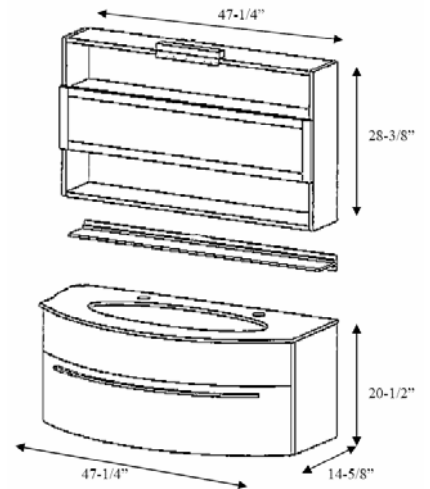

YEN 200 SERIE / MODEL# AB 207

CABINETRY SHOWN IN MATT COLOR# C01

GLASS VANITY TOP COLOR# TV86 WITH UNDERMOUNT SINK

YEN 200 SERIE

CABINETRY WITH CHOICE OF:

- NATURAL WOOD FINISH @ OAK, CHERRY, WENGE – REFER TO COLOR CHART
- MATT COLOR PAINT GRADE FINISH – REFER TO COLOR CHART

UNDERMOUNT SINK W/.GLASS TOP AVAILABLE IN 19 COLORS – REFER TO BOX OF SAMPLES

ALL CABINETS & MIRRORS AVAILABLE @ 27-1/2", 37-1/2", 41-1/2" AND 48" WIDE
VANITY SET AND MIRROR CAN BE ORDERED SEPARATE OR TOGETHER – REFER TO PRICE LIST
POP-UP WASTE AND OVERFLOW TRIM IN POL. CHROME INCLUDED
TECHNICAL SHEET AVAILABLE FOR DOWNLOAD AT www.pscbath.com