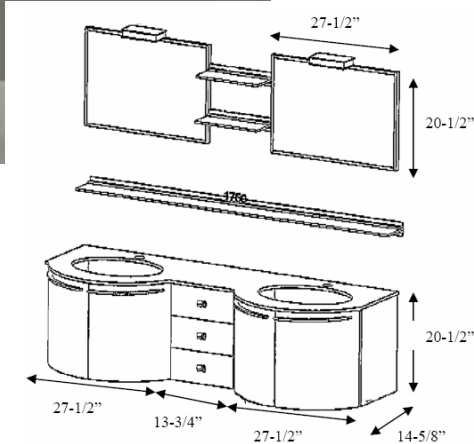

UNDERMOUNT SINK W/.GLASS TOP AVAILABLE IN 19 COLORS – REFER TO BOX OF SAMPLES

ALL CABINETS & MIRRORS AVAILABLE @ 27-1/2", 37-1/2", 41-1/2" AND 48" WIDE  
VANITY SET AND MIRROR CAN BE ORDERED SEPARATE OR TOGETHER – REFER TO PRICE LIST  
POP-UP WASTE AND OVERFLOW TRIM IN POL. CHROME INCLUDED  
TECHNICAL SHEET AVAILABLE FOR DOWNLOAD AT [www.pscbath.com](http://www.pscbath.com)