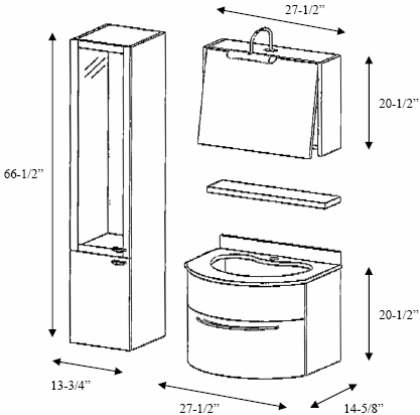

YEN 200 SERIE

CABINETRY WITH CHOICE OF:

- NATURAL WOOD FINISH @ OAK, CHERRY, WENGE – REFER TO COLOR CHART
- MATT COLOR PAINT GRADE FINISH – REFER TO COLOR CHART

UNDERMOUNT SINK W/.GLASS TOP AVAILABLE IN 19 COLORS – REFER TO BOX OF SAMPLES

ALL CABINETS & MIRRORS AVAILABLE @ 27-1/2", 37-1/2", 41-1/2" AND 48" WIDE
VANITY SET AND MIRROR CAN BE ORDERED SEPARATE OR TOGETHER – REFER TO PRICE LIST
POP-UP WASTE AND OVERFLOW TRIM IN POL. CHROME INCLUDED
TECHNICAL SHEET AVAILABLE FOR DOWNLOAD AT www.pscbath.com