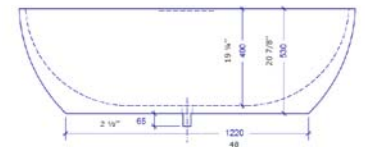

BATHTUB IN CRISTALPLANT MATERIAL + PINK GOLD & SILVER PLATED FINISH INSIDE & OUTSIDE