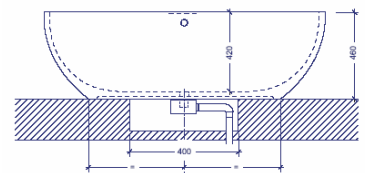

BATHTUB IN CRISTALPLANT MATERIAL + PINK GOLD & SILVER PLATED FINISH INSIDE & OUTSIDE