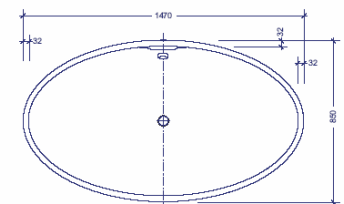

BATHTUB IN CRISTALPLANT MATERIAL + PINK GOLD & SILVER PLATED FINISH INSIDE & OUTSIDE