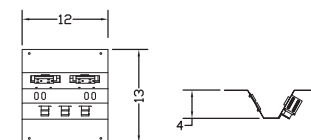

Preconfigured Meeting Link™ System 2
Technology Center Dimensions: 12"l x 13"w

Table Length	Tech Centers	Electrical Outlets	Voice/Data Ports	Price
8'	1	4	6	included
10'	1	4	6	included
12'	2	8	12	included