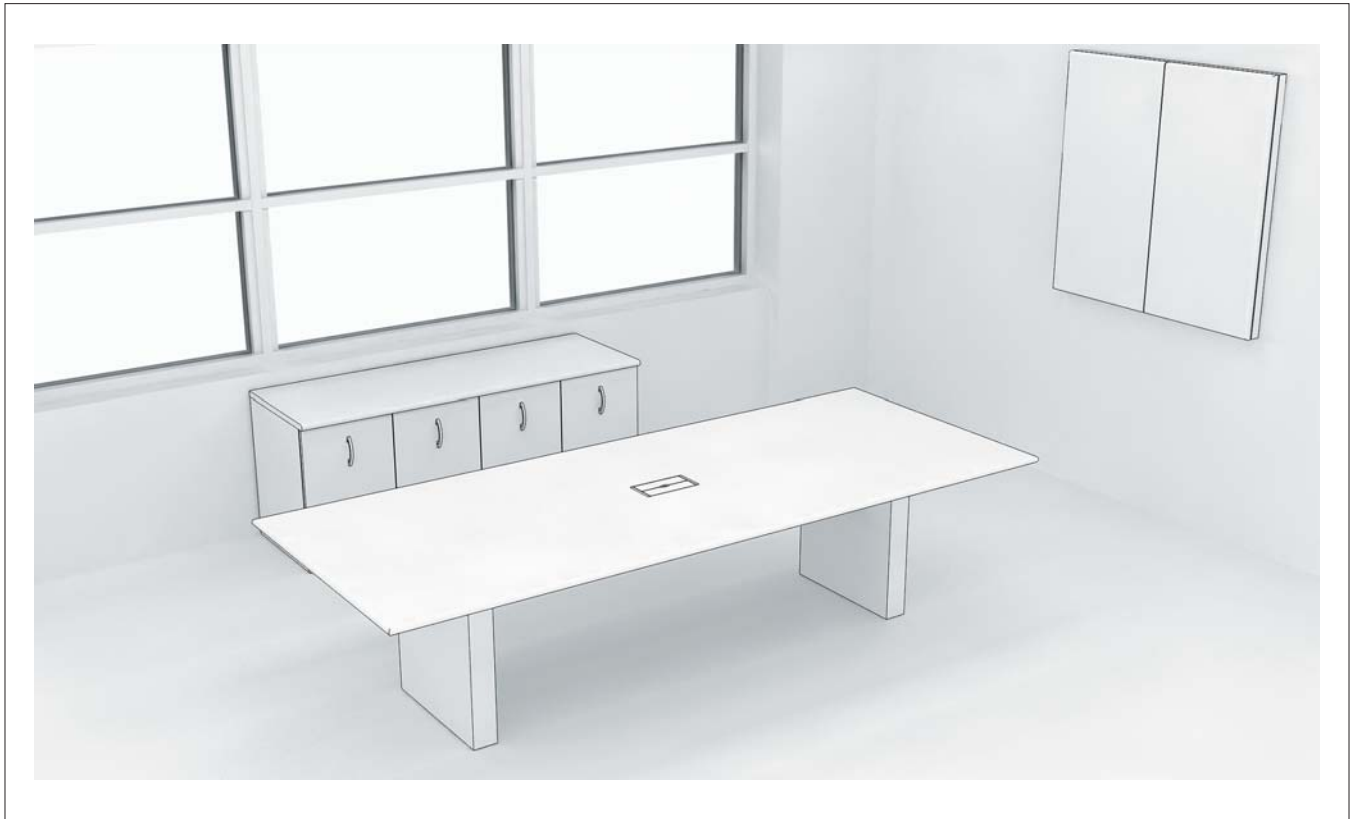

Instant Conference Room SIZE TWO – PRODUCT CODE: RICR-210

HOW TO ORDER see page 2 for specification options

SIZE TWO – PRODUCT CODE: RICR-210 – TABLE LENGTH: 10*

TABLE: 10', 120"x48"

- Americana Style (contemporary or traditional)
- Top Shape (rectangle or arc rectangle)
- Top Edge Style (5 contemporary | 4 traditional)
- Finish (choose from 25 finishes)
- Base Style (contemporary or traditional)
- Power / No Power
- Door Type (metal or wood and metal color)
- Power In-feed Type (soft cord plug In or hard wire or city Chicago)

CREDENZA: 4-door, 72"x24"x29"

- Americana Style (contemporary or traditional)
- Edge Style (5 contemporary | 4 traditional)
- Pull Style and Color (contemporary or traditional options)

VISUAL BOARD: 48"x48", porcelain

- Americana Style (contemporary or traditional)
- Edge Style (4 contemporary | 2 traditional)
- Fabric Color (C.F. Stinson pattern "Mira" series)

*All Americana Instant Conference Room orders must include the individual product code to ensure special pricing