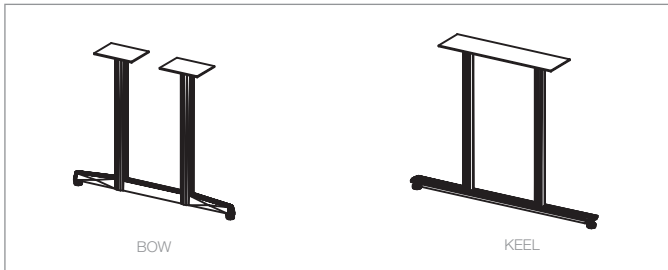

Americana Contemporary Conference

ColorCoat Bases

INLAY

PLINTH

STANDARD

METAL

ColorCoat Finishes

INLAY / PLINTH / STANDARD

NEVERS® | Offices & Collaborative Spaces™

14125 21st Avenue North, Minneapolis, Minnesota 55447
P: 763.553.1632 | 800.242.2443 | F: 763.553.1770 | 800.258.5591
www.nevers.com