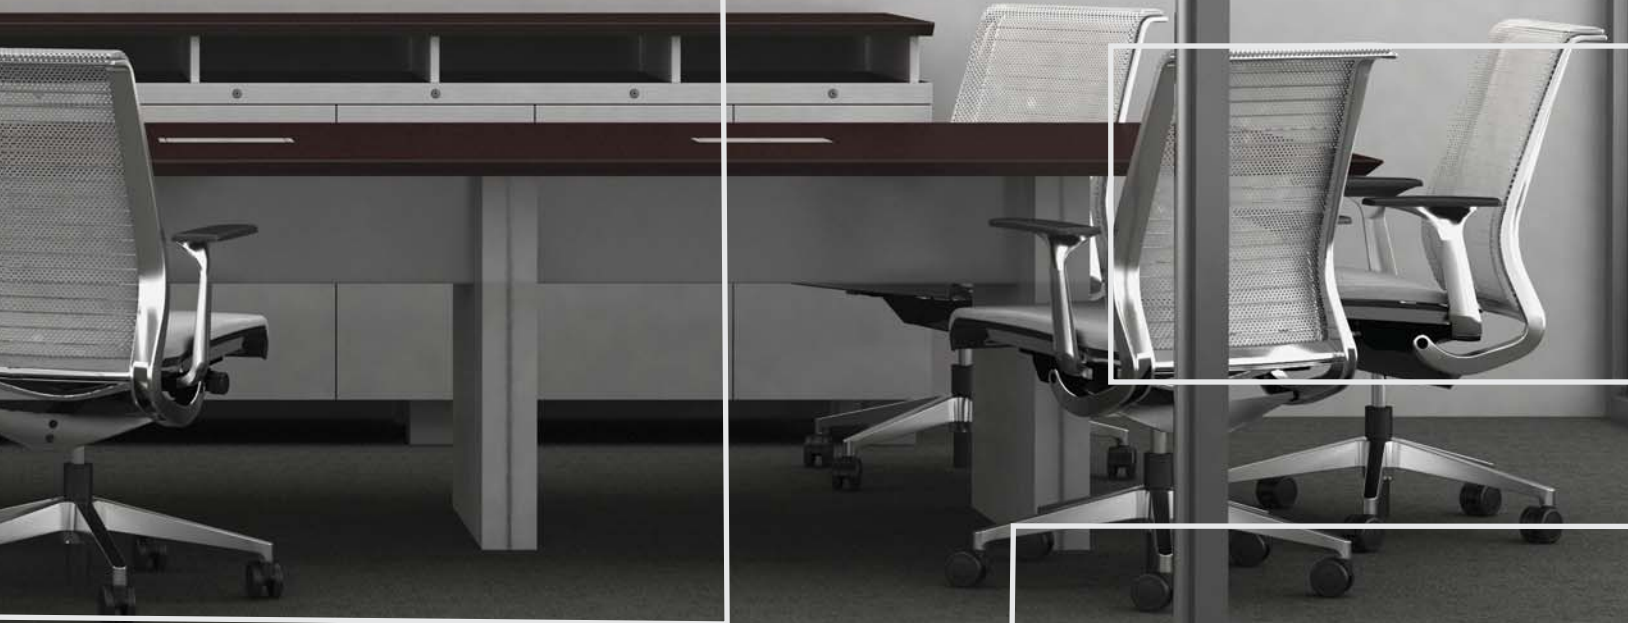

NEVERS

Americana™ Contemporary Conference
ColorCoat Base Options

144" x 48" RECTANGULAR TABLE WITH AB REVERSE BEVEL EDGE, WHITE COLORCOAT INLAY PANEL LEGS AND PLATINUM COLORCOAT TECHNOLOGY CHANNEL, EW ESPRESSO WALNUT TOP FINISH — SHOWN WITH AMERICANA CONTEMPORARY OFFICE ON THE LEFT

120" x 48" BOAT SHAPED TABLE WITH AL LINEAL BEVEL EDGE, WHITE COLORCOAT PLINTH PANEL LEGS AND TECHNOLOGY CHANNEL, NC NATURAL CHERRY TOP FINISH — SHOWN WITH AMERICANA CONTEMPORARY OFFICE ON THE LEFT

96" x 48" ARC RECTANGULAR TABLE WITH AX ARC EDGE, WHITE COLORCOAT PANEL LEGS AND TECHNOLOGY CHANNEL, NC NATURAL CHERRY TOP FINISH— SHOWN WITH AMERICANA CONTEMPORARY OFFICE IN THE LEFT AND RIGHT OFFICES