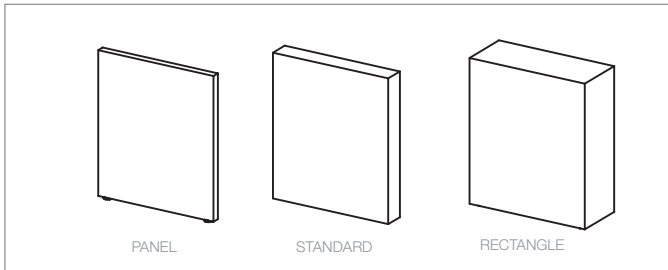

NEVERS

Americana™ Contemporary Conference
ColorCoat Base Options

144" x 48" RECTANGULAR TABLE WITH AB REVERSE BEVEL EDGE, WHITE COLORCOAT INLAY PANEL LEGS AND PLATINUM COLORCOAT TECHNOLOGY CHANNEL, EW ESPRESSO WALNUT TOP FINISH — SHOWN WITH AMERICANA CONTEMPORARY OFFICE ON THE LEFT

120" x 48" BOAT SHAPED TABLE WITH AL LINEAL BEVEL EDGE, WHITE COLORCOAT PLINTH PANEL LEGS AND TECHNOLOGY CHANNEL, NC NATURAL CHERRY TOP FINISH — SHOWN WITH AMERICANA CONTEMPORARY OFFICE ON THE LEFT

96" x 48" ARC RECTANGULAR TABLE WITH AX ARC EDGE, WHITE COLORCOAT PANEL LEGS AND TECHNOLOGY CHANNEL, NC NATURAL CHERRY TOP FINISH— SHOWN WITH AMERICANA CONTEMPORARY OFFICE IN THE LEFT AND RIGHT OFFICES

Americana Contemporary Conference

ColorCoat Bases

INLAY

PLINTH

STANDARD

METAL

ColorCoat Finishes

INLAY / PLINTH / STANDARD