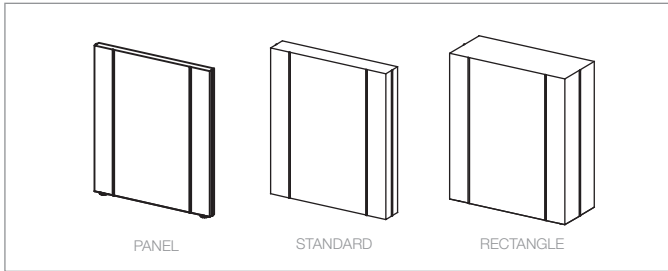

Americana Contemporary Conference

ColorCoat Bases

INLAY