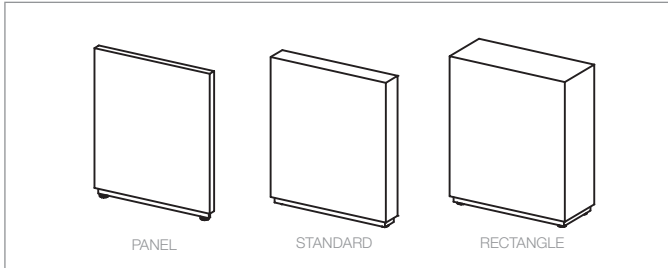

Americana Contemporary Conference

ColorCoat Bases

INLAY

PLINTH

STANDARD

METAL

ColorCoat Finishes

INLAY / PLINTH / STANDARD

NEVERS® | Offices & Collaborative Spaces™

14125 21st Avenue North, Minneapolis, Minnesota 55447
P: 763.553.1632 | 800.242.2443 | F: 763.553.1770 | 800.258.5591
www.nevers.com