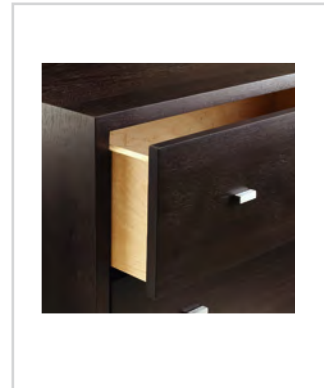

# DESIRON FRANK CARFARO

---

## ARTE LOW CHEST (tall)

**Dimensions:** 62" x 18" x 35"H

**Shown in Dark Walnut & Stainless Steel**

Available in a variety of finishes. Please inquire for custom dimensions & designs.

**SOHO** 151 WOOSTER ST | NEW YORK, NY 10012 | T 212 353 2600 | [DESIRON.COM](http://DESIRON.COM)