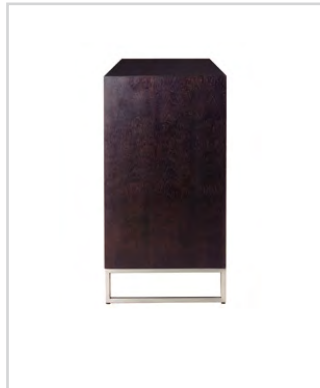

# DESIRON FRANK CARFARO

---

## ARTE LOW CHEST (tall)

**Dimensions:** 62" x 18" x 35"H

**Shown in Dark Walnut & Stainless Steel**

Available in a variety of finishes. Please inquire for custom dimensions & designs.

**SOHO** 151 WOOSTER ST | NEW YORK, NY 10012 | T 212 353 2600 | [DESIRON.COM](http://DESIRON.COM)