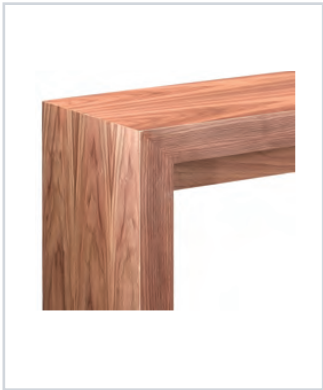

# DESIRON FRANK CARFARO

## BEDFORD CONSOLE

**Dimensions:** 60" x 14" x 30"H  
72" x 14" x 25"H  
72" x 14" x 30"H

**Shown in Natural Walnut**

Available in a variety of finishes. Please inquire for custom dimensions & designs.